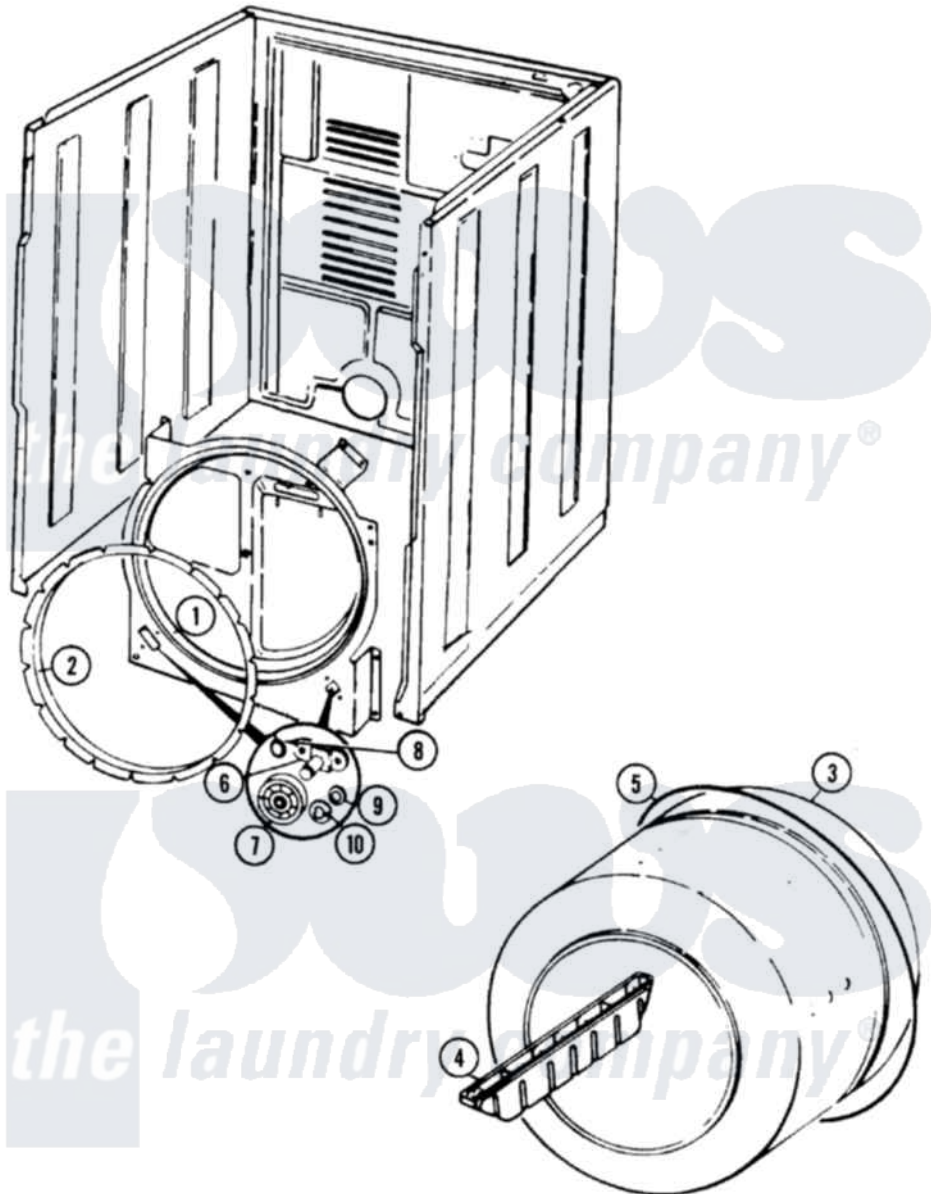

Crosley CDE20T6WC 06 - TUMBLER

Crosley [Residential Crosley CDE20T6WC Dryer Parts](#) Parts Diagram 06 - TUMBLER
 Click on the part number to view part

Item	Original Part Number	Replaced By	Status	Part Description
1	53-1708	LA-1054		Dryer Bulkhead Kit
"	25-7733	681414		Screw, 10AB X 1/2
2	53-0281	31001747		Seal Assembly
3	53-1250			Cylinder
4	53-1249		Not Available	BAFFLE, WHITE
"	25-7759	3196164		Screw
5	53-1589	341241		Belt
6	53-0197			Support Assembly-Cylinder Rear
"	25-7101	3351614		Screw, Gearcase Cover Mounting
7	53-1578	31001096		Roller
8	25-7813			Spacer
9	25-7814			Washer
10	LA-1008			Rr Roller Kit
"	25-7854			Ring, Retaining