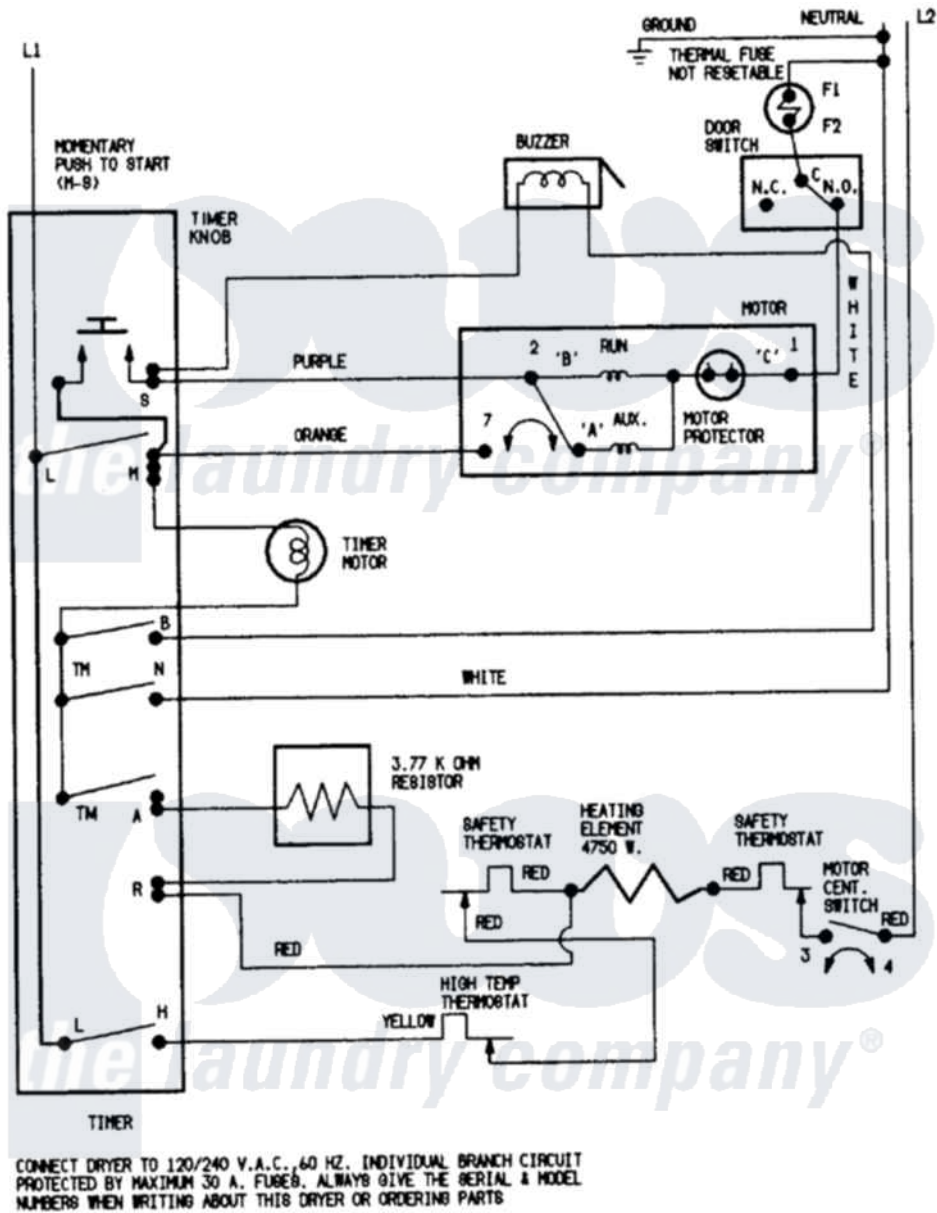

Crosley CDE20T6WC 07 - WIRING INFORMATION

Crosley [Residential Crosley CDE20T6WC Dryer Parts](#) Parts Diagram 07 - WIRING INFORMATION
 Click on the part number to view part

Item	Original Part Number	Replaced By	Status	Part Description
NI	15001210		Not Available	WIRING INFORMATION
"	15001202		Not Available	WIRING INFORMATION