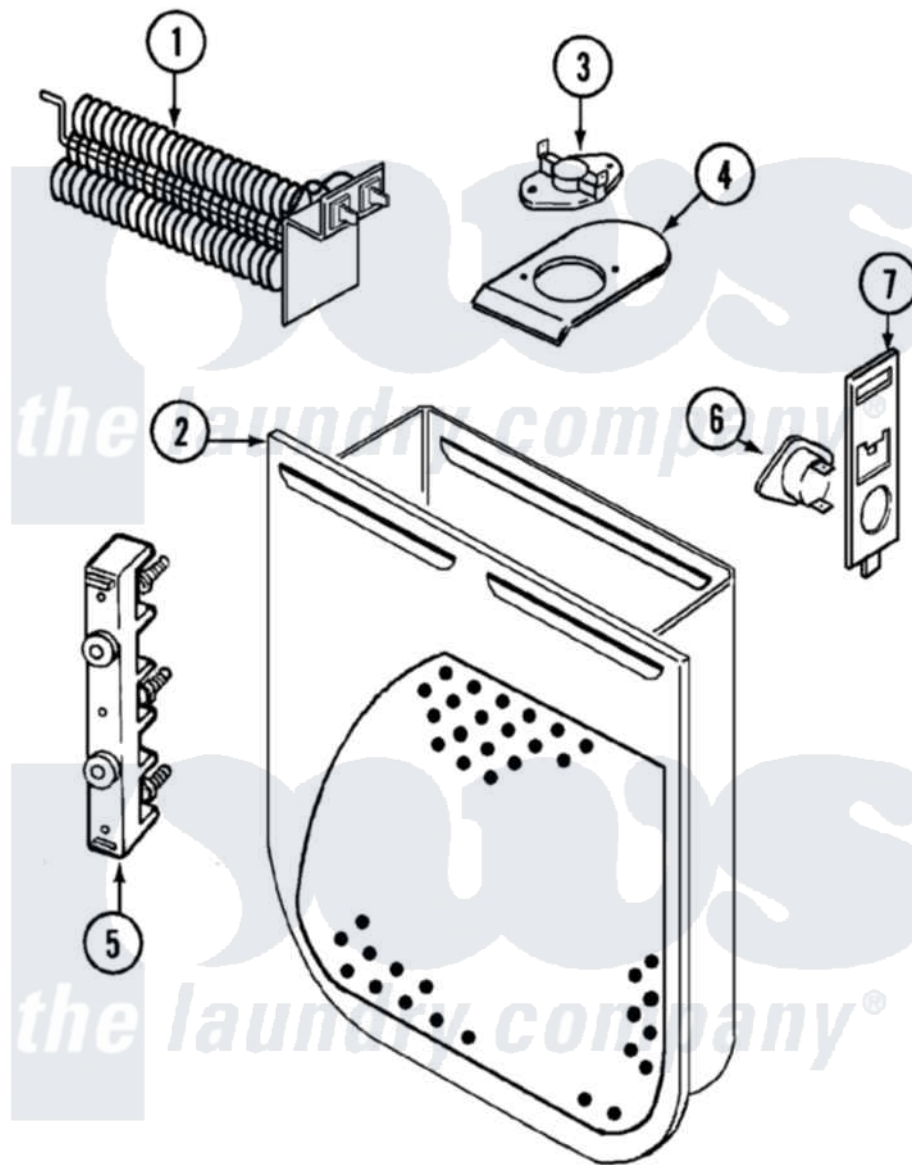

Crosley CDE20T7A 02 - HEATER

Crosley [Residential Crosley CDE20T7A Dryer Parts](#) Parts Diagram 02 - HEATER
 Click on the part number to view part

Item	Original Part Number	Replaced By	Status	Part Description
1	25-7863			Screw
"	53-1641	LA-1044		Element
2	53-1232			Heater Housing Assembly
"	25-7819	M0217225		Screw
3	25-3083	212951		Screw, No.6-32 X 1/4 Inch
"	53-0771			Thermostat, Hi-Limit
4	25-7741	W10116760		Screw
"	53-0285			Bracket, Thermostat
5	53-0965		Not Available	STRAP, GROUND
"	25-0027	112432		Nut
"	25-6124		Not Available	NUT
"	25-3122			Washer, Flat
"	53-1518			Block, Terminal
"	25-7952	3400074		Screw
6	53-1182			Fuse, Thermal
7	53-1181			Bracket, Thermal Fuse