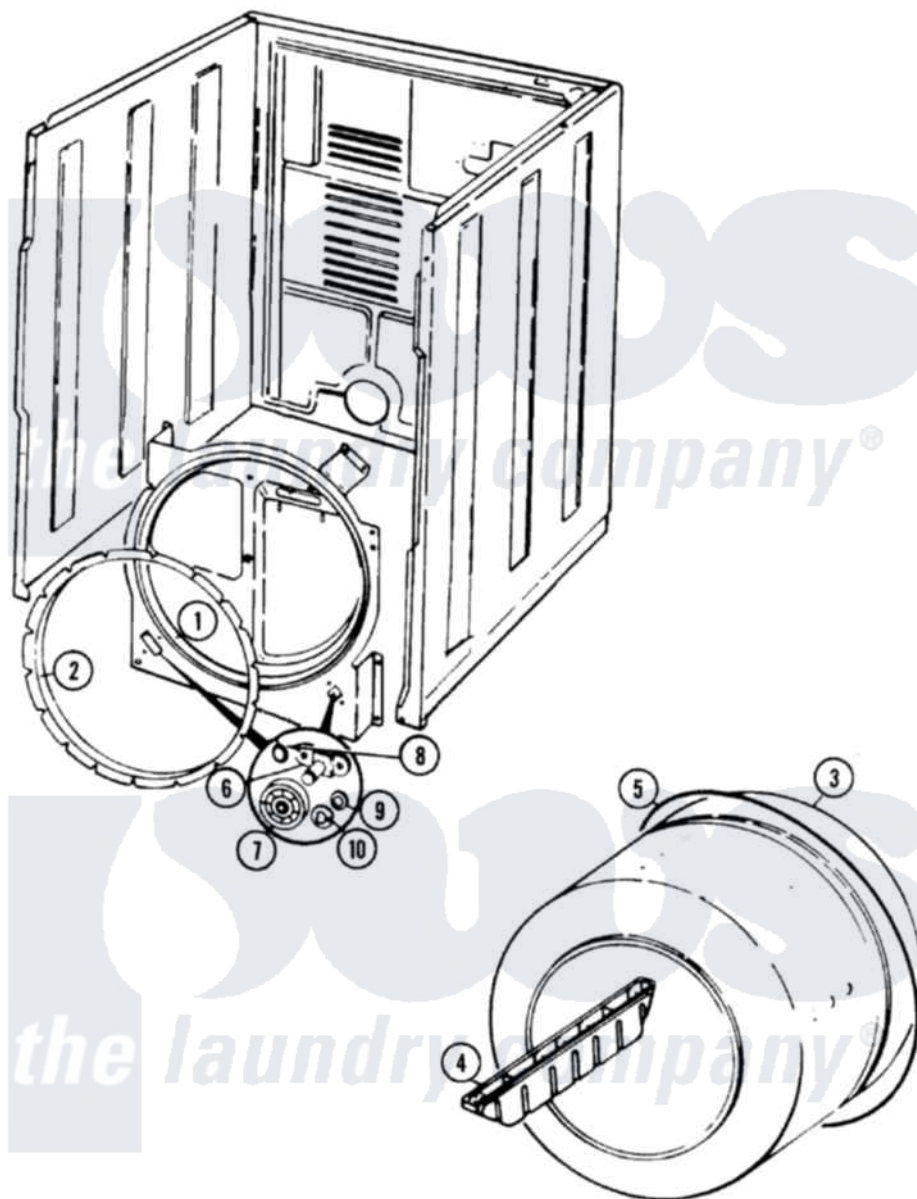

Crosley CDE20T7AC 04 - TUMBLER

Crosley [Residential Crosley CDE20T7AC Dryer Parts](#) Parts Diagram 04 - TUMBLER
 Click on the part number to view part

Item	Original Part Number	Replaced By	Status	Part Description
1	53-1708	LA-1054		Dryer Bulkhead Kit
"	25-7733	681414		Screw, 10AB X 1/2
2	53-0281	31001747		Seal Assembly
3	53-1250			Cylinder
4	53-1249		Not Available	BAFFLE, WHITE
"	25-7759	3196164		Screw
5	LA-1006			Glide Kit, Tumbler
"	31001026	341241		Belt
6	53-0197			Support Assembly-Cylinder Rear
"	25-7101	3351614		Screw, Gearcase Cover Mounting
7	53-1578	31001096		Roller
8	25-7813			Spacer
9	25-7814			Washer
10	LA-1008			Rr Roller Kit
"	25-7854			Ring, Retaining