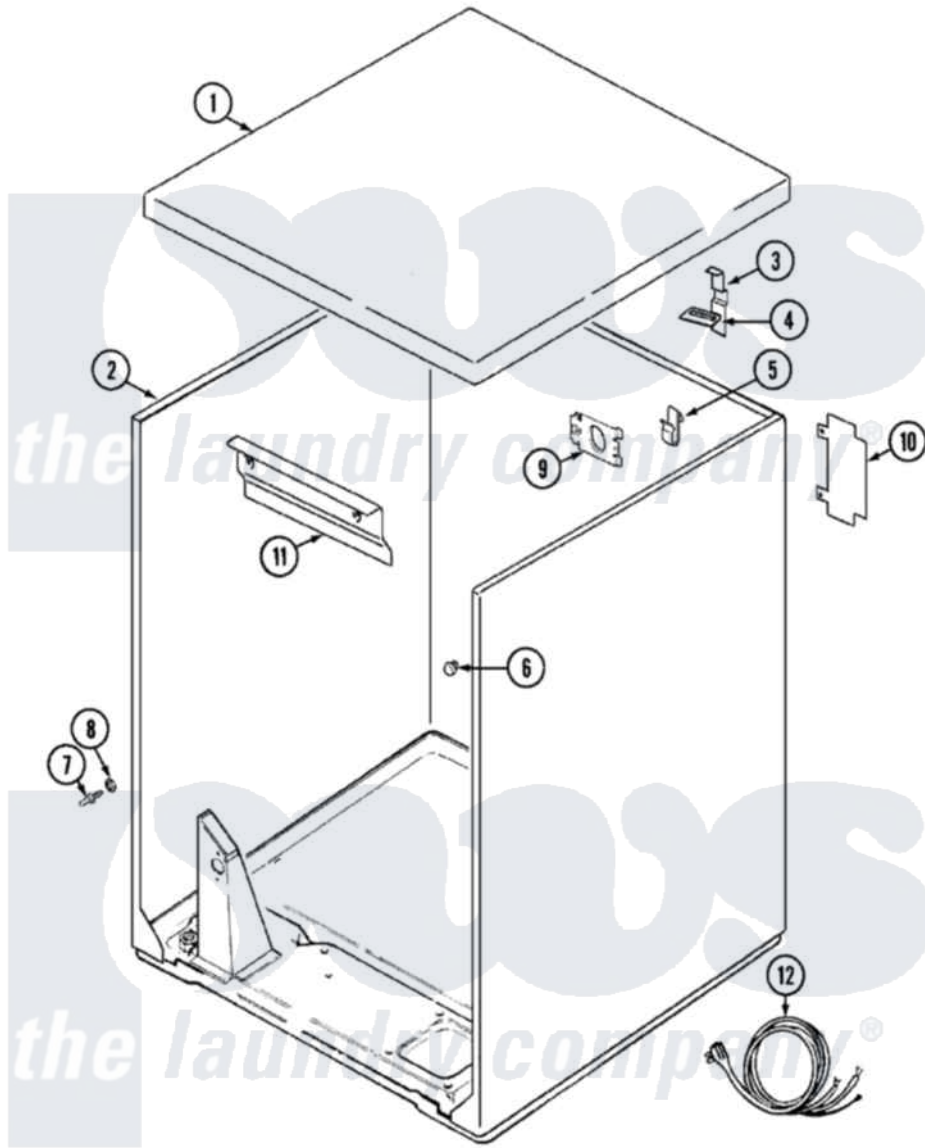

Crosley CDE20T7WC 01 - CABINET

Crosley [Residential Crosley CDE20T7WC Dryer Parts](#) Parts Diagram 01 - CABINET
 Click on the part number to view part

Item	Original Part Number	Replaced By	Status	Part Description
1	53-2435		Not Available	TOP, CABINET
2	53-2559	31001714		Cabinet And Base Assembly
3	63-5712			Hinge, Cabinet Top
4	25-3092	90767		Screw, 8A X 3/8 HeX Washer Head Tapping
"	33-0930			Pad, Top Hinge
5	25-3034			Clip, Wiring
6	33-2653			Bumper, Cabinet
7	53-0643			Pin, Locator
8	53-0200			Sleeve, Locator Pin
"	25-0224	3400029		Nut, Adapter Plate
9	53-0135		Not Available	SUPPORT, POWER CORD
10	53-0284			Cover, Terminal
"	25-7857	90767		Screw, 8A X 3/8 HeX Washer Head Tapping
11	25-3457			Screw, Sems
"	53-2350			Shield, Heat

"	53-0133		Shield, Heat
12	31001019	Not Available	CORD, POWER
"	53-2513		Strain Relief