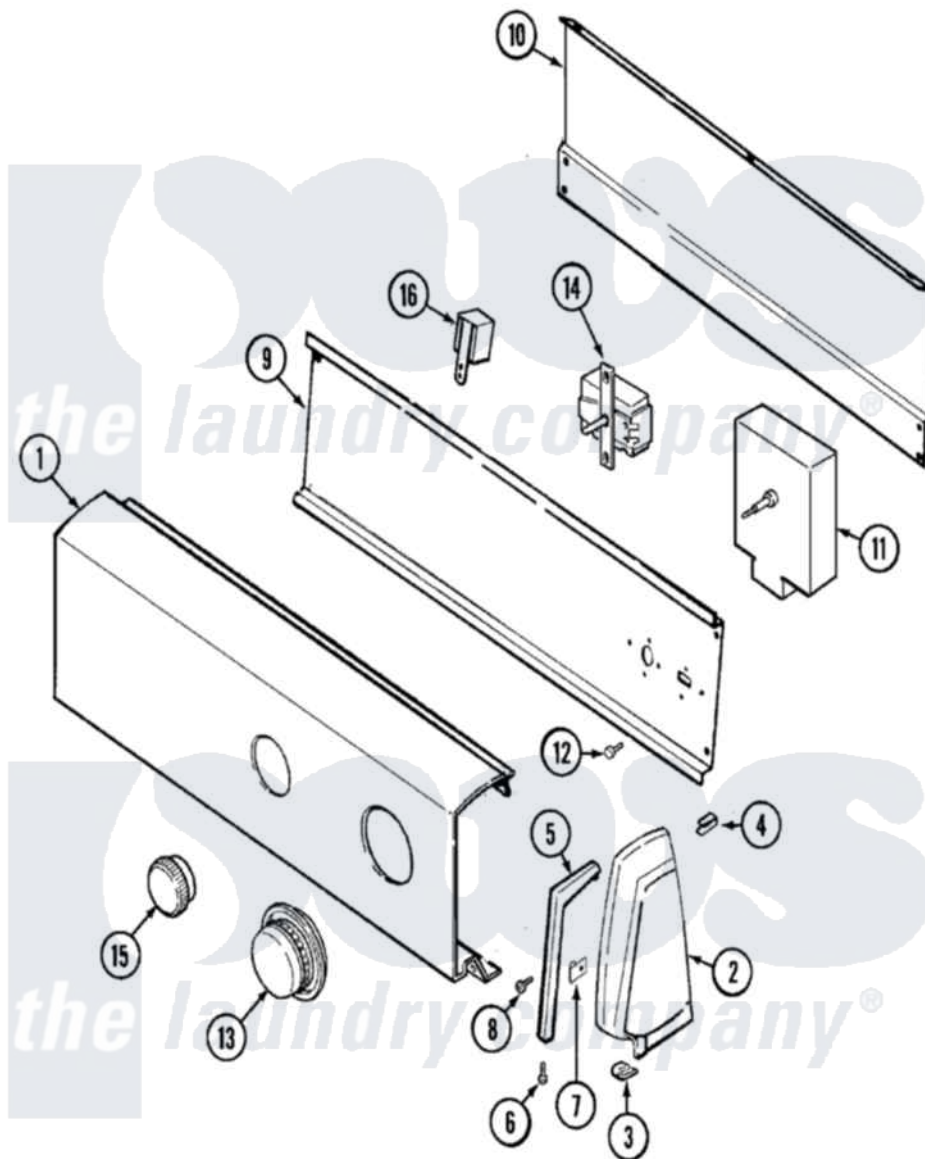

# Crosley CDE20T7WC 02 - CONTROL PANEL

Crosley [Residential Crosley CDE20T7WC Dryer Parts](#) Parts Diagram 02 - CONTROL PANEL  
 Click on the part number to view part

Item	Original Part Number	Replaced By	Status	Part Description
1	53-2477		Not Available	PANEL, CONTROL
2	35-2487	<a href="#">21001451</a>		Cap- End
"	25-7649	<a href="#">910187</a>		Screw
"	<a href="#">25-7702</a>			Speedclip, End Cap To Control Panel
"	35-2488	<a href="#">21001452</a>		Cap- End
3	25-7691		Not Available	SCREW, END CAP TO TOP
"	<a href="#">25-7851</a>			Speedclip, End Cap To Top
4	25-7435	<a href="#">33002917</a>		Screw, No.10-16
"	<a href="#">25-7852</a>			Speedclip, Rr Shld To End Cap
5	53-0278		Not Available	TRIM, END CAP (LT)
"	53-0277		Not Available	TRIM, END CAP (RT)
6	<a href="#">25-7760</a>			Screw
7	<a href="#">25-7702</a>			Speedclip, End Cap To Control Panel
8	25-3092	<a href="#">90767</a>		Screw, 8A X 3/8 HeX Washer Head Tapping

9	31001128		Not Available	SHIELD, CONTROL
"	<a href="#">53-1676</a>			Shield, Control
"	53-2504	<a href="#">31001193</a>		Pad, Shield
10	35-2688	<a href="#">21001460</a>		Shield, Rear
11	<a href="#">53-1758</a>			Timer
"	63-6743	<a href="#">31001484</a>		Resistor Assembly
12	25-7435	<a href="#">33002917</a>		Screw, No.10-16
13	53-2574		Not Available	TIMER KNOB
14	<a href="#">31001129</a>			Switch, Temperature
"	53-1267	<a href="#">53-0456</a>		Switch, Selector
"	53-0344		Not Available	SWITCH, TEMPERATURE
15	35-3974	<a href="#">22001267</a>		Knob, Selector Switch
16	25-3092	<a href="#">90767</a>		Screw, 8A X 3/8 HeX Washer Head Tapping
"	<a href="#">53-1639</a>			Buzzer Assembly
NI	<a href="#">31001008</a>			Manual, Use And Care
"	31001037		Not Available	MANUAL, USE & CARE
"	16002080		Not Available	GUIDE, QUICK REF - CROSLEY