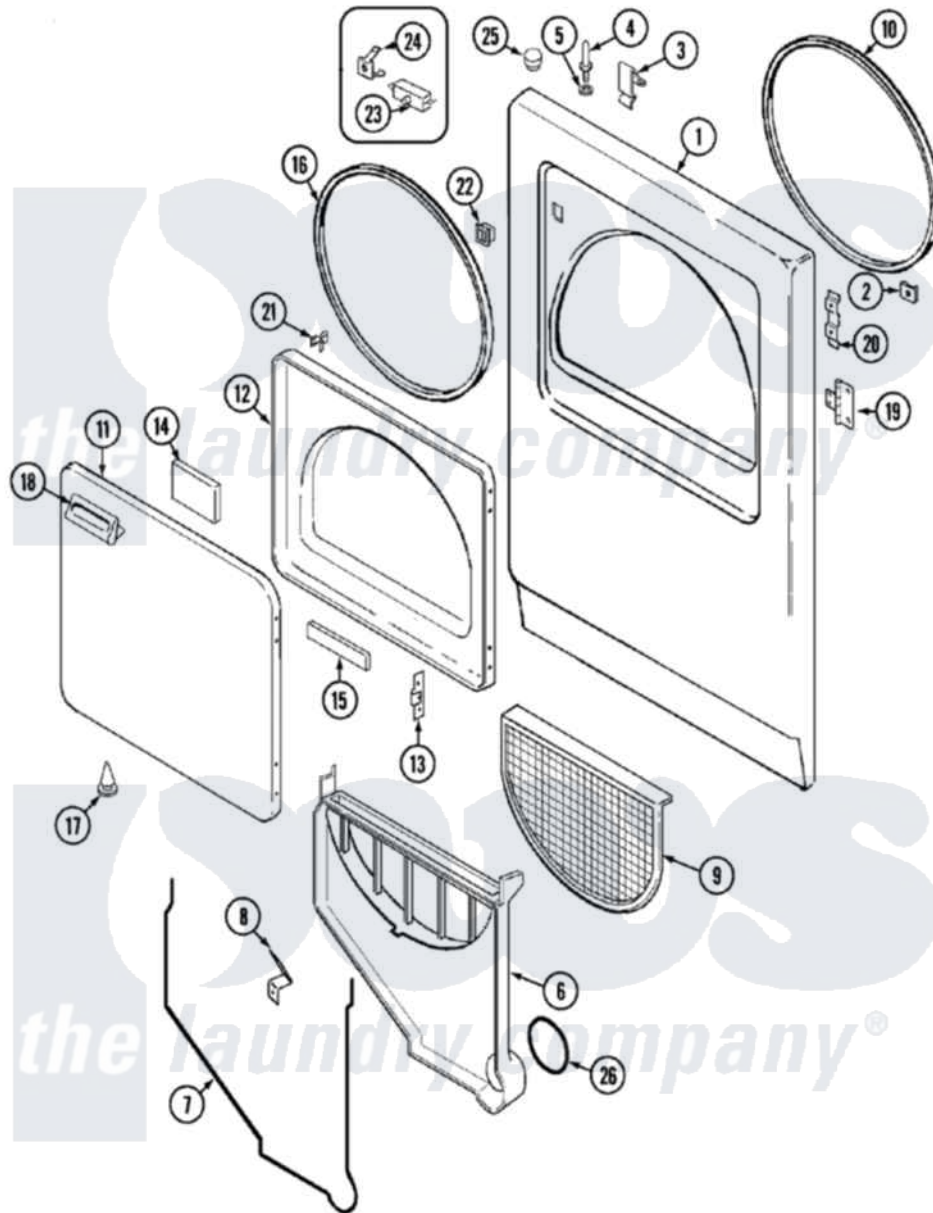

# Crosley CDE20T7WC 03 - DOOR

Crosley [Residential Crosley CDE20T7WC Dryer Parts](#) Parts Diagram 03 - DOOR  
 Click on the part number to view part

Item	Original Part Number	Replaced By	Status	Part Description
1	53-0726	<a href="#">31001771</a>		Panel, Front
2	25-7817		Not Available	CLIP, U-TYPE
"	25-7820	<a href="#">489478</a>		Screw, 8 X 1/2
3	<a href="#">25-7220</a>			Clip, Cabinet Top
4	<a href="#">53-0643</a>			Pin, Locator
5	<a href="#">53-0200</a>			Sleeve, Locator Pin
"	25-0224	<a href="#">3400029</a>		Nut, Adapter Plate
6	53-1299	<a href="#">12001324</a>		Duct Kit, Collector
"	25-7810	<a href="#">415013-35</a>		Screw
7	<a href="#">53-0204</a>			Seal
8	<a href="#">53-0123</a>			Clip
9	<a href="#">53-0918</a>			Filter, Lint
10	53-1756	<a href="#">31001747</a>		Seal Assembly
11	<a href="#">53-0154</a>			Panel, Outer Door
12	53-0912		Not Available	PANEL, INNER DOOR (WHT)
13	<a href="#">53-0119</a>			Clip, Hinge

14	<a href="#">53-1490</a>		Door Pad
15	<a href="#">53-1491</a>		Door Pad
16	53-0648	<a href="#">31001529</a>	Seal, Door
"	25-7770	<a href="#">3196169</a>	Screw, Element
17	<a href="#">25-7889</a>		Plug Button
18	<a href="#">53-0927</a>		Handle, Door
"	53-0928	<a href="#">53-0927</a>	Handle, Door
"	25-7810	<a href="#">415013-35</a>	Screw
19	<a href="#">53-1492</a>		Hinge, Dryer Door
"	<a href="#">25-7809</a>		Screw, No.6-20 1/2 Flthd Torx
20	53-0121	Not Available	TWIN NUT
21	53-2364	<a href="#">LA-1003</a>	Door Catch Kit
"	<a href="#">LA-1003</a>		Door Catch Kit
22	25-7828	<a href="#">489483</a>	Screw 10-32 X 1/2
"	53-0187	<a href="#">LA-1003</a>	Door Catch Kit
23	<a href="#">53-0148</a>		Switch, Door
"	<a href="#">LA-1005</a>		Switch Kit
24	63-5990	<a href="#">31001319</a>	Clip, Switch
25	<a href="#">33-2653</a>		Bumper, Cabinet
26	53-0203	<a href="#">12001324</a>	Duct Kit, Collector