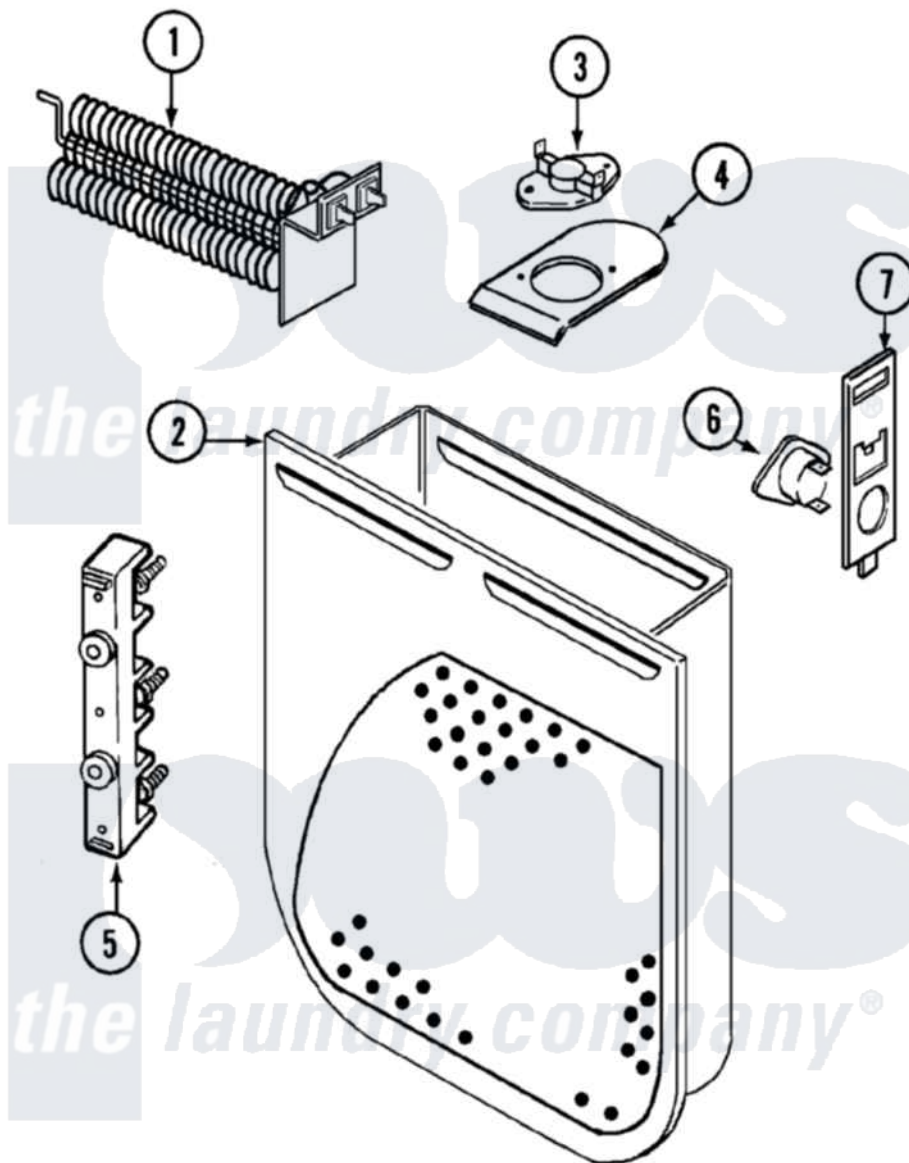

Crosley CDE20T7WC 04 - HEATER

Crosley [Residential Crosley CDE20T7WC Dryer Parts](#) Parts Diagram 04 - HEATER
 Click on the part number to view part

Item	Original Part Number	Replaced By	Status	Part Description
1	53-1641	LA-1044		Element
"	25-7863			Screw
2	53-1232			Heater Housing Assembly
"	25-7819	M0217225		Screw
3	53-0771			Thermostat, Hi-Limit
"	25-3083	212951		Screw, No.6-32 X 1/4 Inch
"	53-1493			Thermostat
4	25-7741	W10116760		Screw
"	53-0285			Bracket, Thermostat
5	25-0027	112432		Nut
"	53-0965		Not Available	STRAP, GROUND
"	25-6124		Not Available	NUT
"	25-3122			Washer, Flat
"	53-1518			Block, Terminal
"	25-7952	3400074		Screw
6	LA-1053			Fuse Kit, Thermal