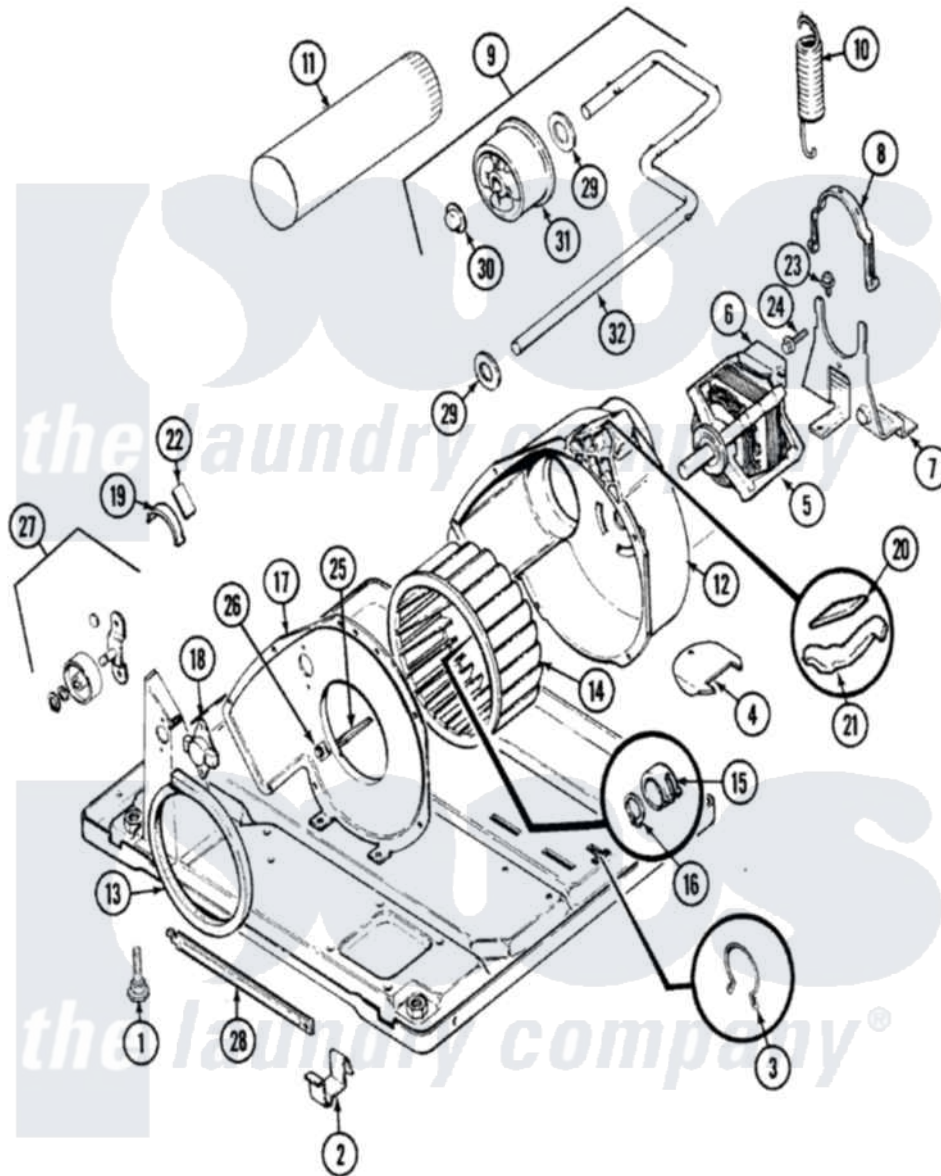

Crosley CDE20T7WC 05 - MOTOR & DRIVE

Crosley [Residential Crosley CDE20T7WC Dryer Parts](#) Parts Diagram 05 - MOTOR & DRIVE
 Click on the part number to view part

Item	Original Part Number	Replaced By	Status	Part Description
1	63-5519		Not Available	LEG, LEVELING
2	53-0120			Clip, Front Panel
3	25-7027	16515		Clip
4	25-7741	W10116760		Screw
"	53-1921			Shield, Wiring
5	31001015	W10410996		Motor-Drive
6	53-0693	53-0332		Motor Switch
7	53-1932	31001570		Bracket, Motor
"	25-7811		Not Available	SCREW
8	53-0214	660658		Clamp, Motor Mounting 343481 685441
9	53-2287			Idler Assembly
10	53-2209	31001465		Spring, Idler
11	53-0134			Duct, Exhaust
"	25-2134	W10116760		Screw
12	53-1801			Housing, Blower
13	53-0203	12001324		Duct Kit, Collector

14	31001043		Wheel, Blower
15	25-7823	312967	Clamp, Blower Housing
16	25-7855		Ring, Retaining
17	25-7807	33002917	Screw, No.10-16
"	53-1933	Not Available	COVER, BLOWER HOUSING
18	53-1107		Thermostat, Control
"	53-0170	Not Available	THERMOSTAT, LO-LIMIT (120/110)
"	25-2134	W10116760	Screw
19	53-2273	31001470	Glide, Tumbler
"	LA-1006		Glide Kit, Tumbler
20	53-0724	31001356	Pad, Glide
21	53-2272	31001469	Glide, Tumbler
22	53-1684	31001356	Pad, Glide
23	53-0645	Not Available	COUNTERWEIGHT
24	25-7732	681414	Screw, 10AB X 1/2
"	53-0644	Not Available	BRACKET
25	53-1026		Guide, Vane Inlet
26	25-3457		Screw, Sems
27	LA-1008		Rr Roller Kit
"	LA-1007	12002126	Reinforcement Brace/Glide Kit
28	53-1625		Brace, Tumbler Support
29	25-7815		Washer
30	25-7957		Pushnut
31	53-1628	31001344	Pulley, Idler
32	53-2250	53-2287	Idler Assembly
NI	25-7699	Not Available	STRAIN RELIEF
"	25-7674		Screw