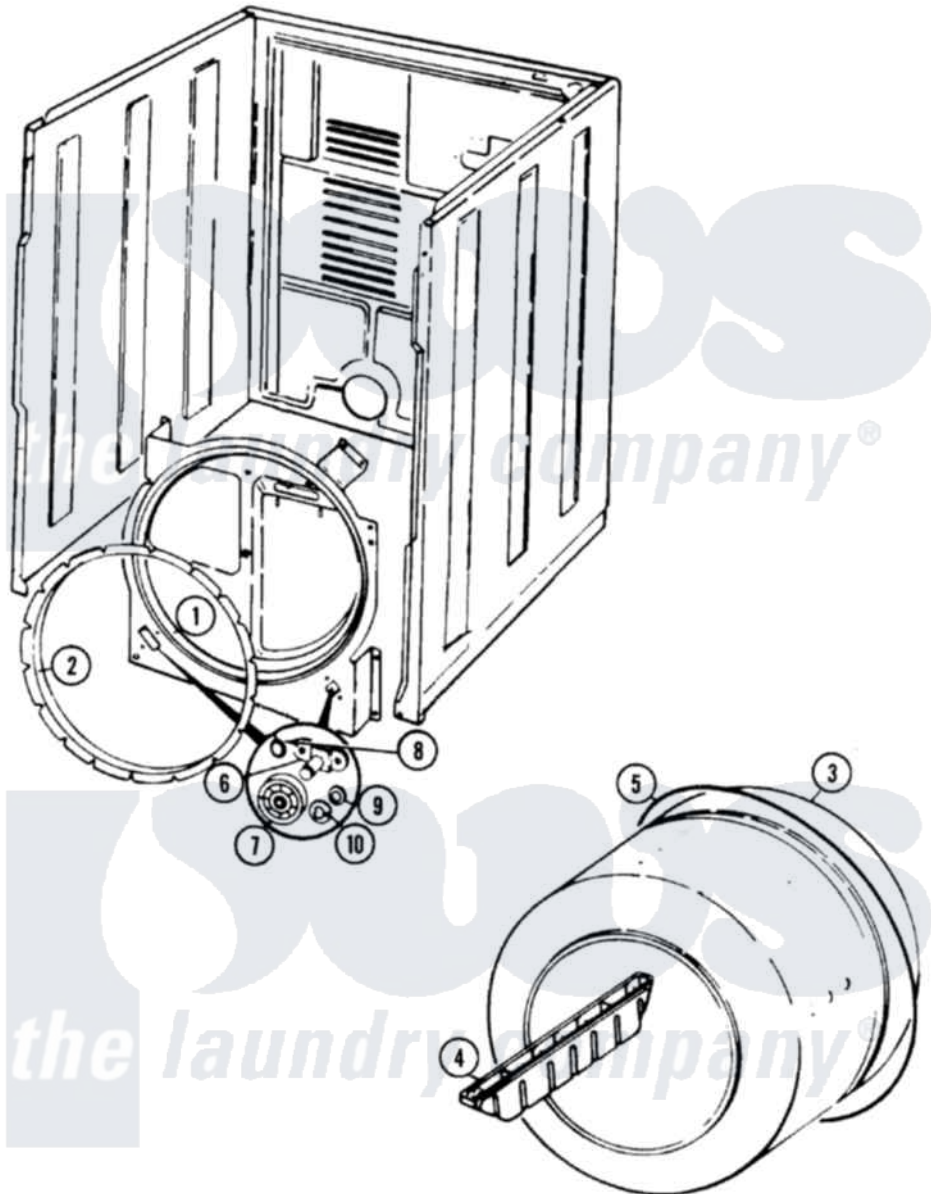

# Crosley CDE20T7WC 06 - TUMBLER

Crosley [Residential Crosley CDE20T7WC Dryer Parts](#) Parts Diagram 06 - TUMBLER  
 Click on the part number to view part

Item	Original Part Number	Replaced By	Status	Part Description
1	53-1708	<a href="#">LA-1054</a>		Dryer Bulkhead Kit
"	25-7733	<a href="#">681414</a>		Screw, 10AB X 1/2
2	53-0281	<a href="#">31001747</a>		Seal Assembly
3	<a href="#">53-1250</a>			Cylinder
4	53-1249		Not Available	BAFFLE, WHITE
"	25-7759	<a href="#">3196164</a>		Screw
5	<a href="#">LA-1006</a>			Glide Kit, Tumbler
"	31001026	<a href="#">341241</a>		Belt
6	<a href="#">53-0197</a>			Support Assembly-Cylinder Rear
"	25-7101	<a href="#">3351614</a>		Screw, Gearcase Cover Mounting
7	53-1578	<a href="#">31001096</a>		Roller
8	<a href="#">25-7813</a>			Spacer
9	<a href="#">25-7814</a>			Washer
10	<a href="#">LA-1008</a>			Rr Roller Kit
"	<a href="#">25-7854</a>			Ring, Retaining