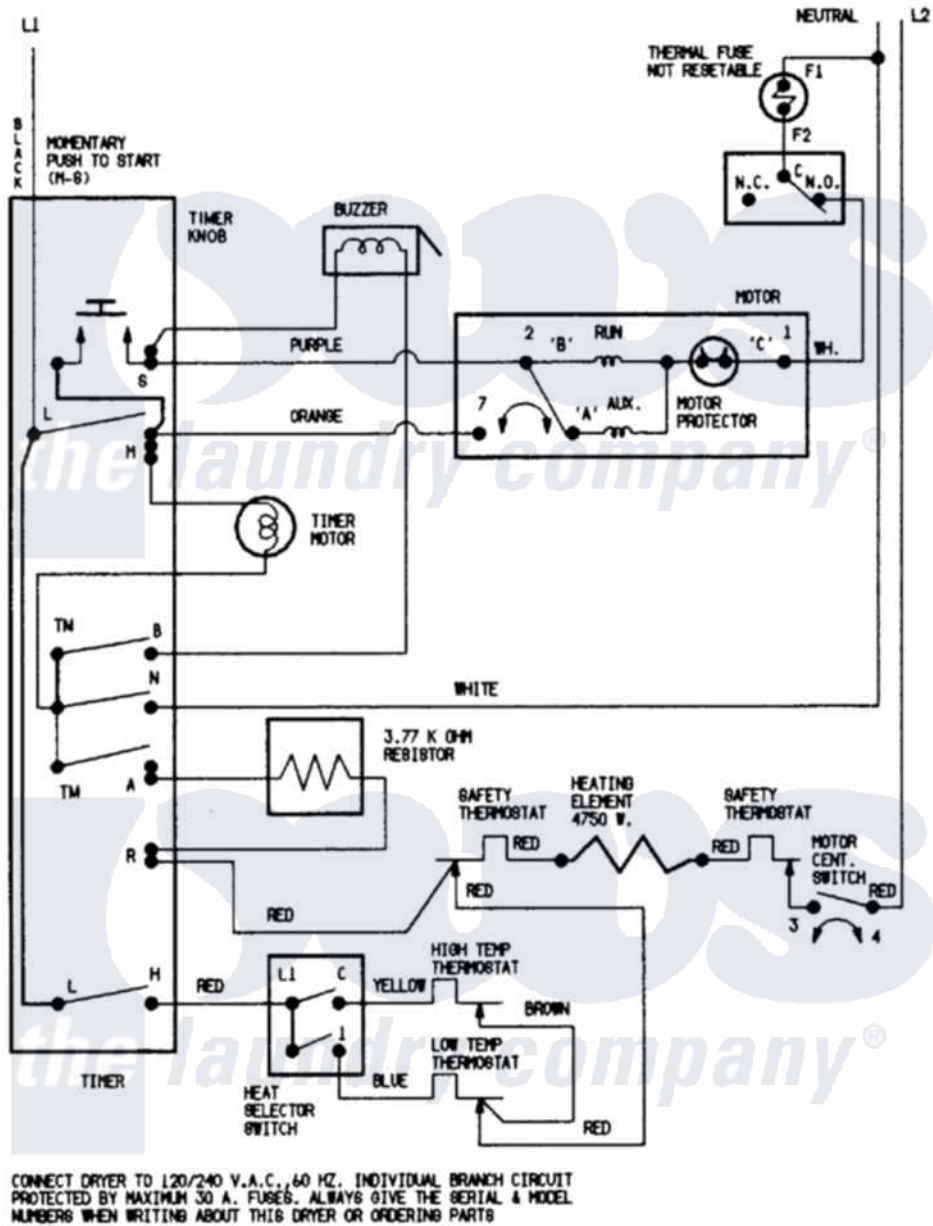

Crosley CDE20T7WC 07 - WIRING INFORMATION

Crosley [Residential Crosley CDE20T7WC Dryer Parts](#) Parts Diagram 07 - WIRING INFORMATION
 Click on the part number to view part

Item	Original Part Number	Replaced By	Status	Part Description
NI	15001209		Not Available	WIRING INFORMATION
"	15001200		Not Available	WIRING INFORMATION