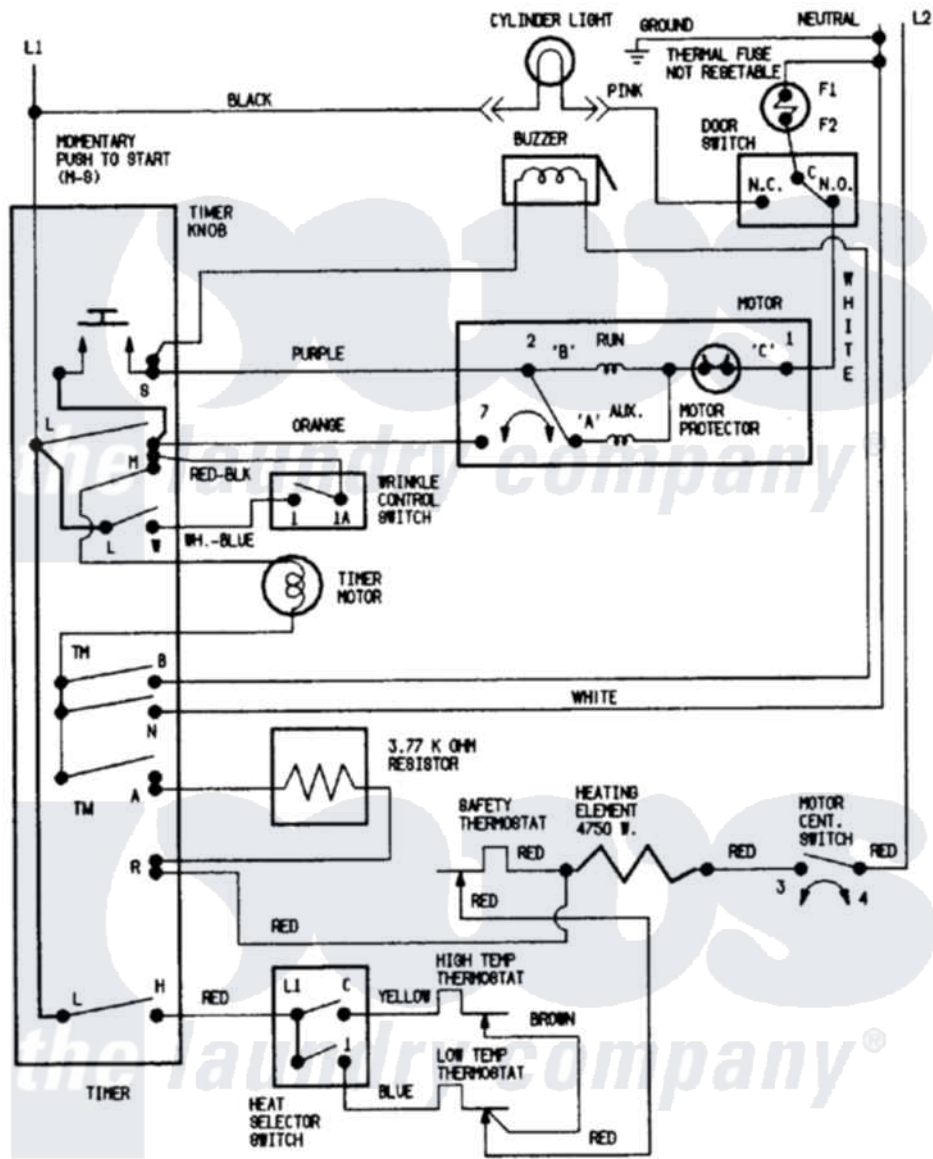

Crosley CDE20T8A 05 - WIRING INFORMATION (CDE20T8A & W)

CONNECT DRYER TO 120/240 V.A.C., 60 HZ. INDIVIDUAL BRANCH CIRCUIT PROTECTED BY MAXIMUM 30 A. FUSES. ALWAYS GIVE THE SERIAL & MODEL NUMBERS WHEN WRITING ABOUT THIS DRYER OR ORDERING PARTS

Crosley Residential Crosley CDE20T8A Dryer Parts Parts Diagram 05 - WIRING INFORMATION (CDE20T8A & W)

[Click on the part number to view part](#)

Item	Original Part Number	Replaced By	Status	Part Description
NI	15001207		Not Available	WIRING INFORMATION