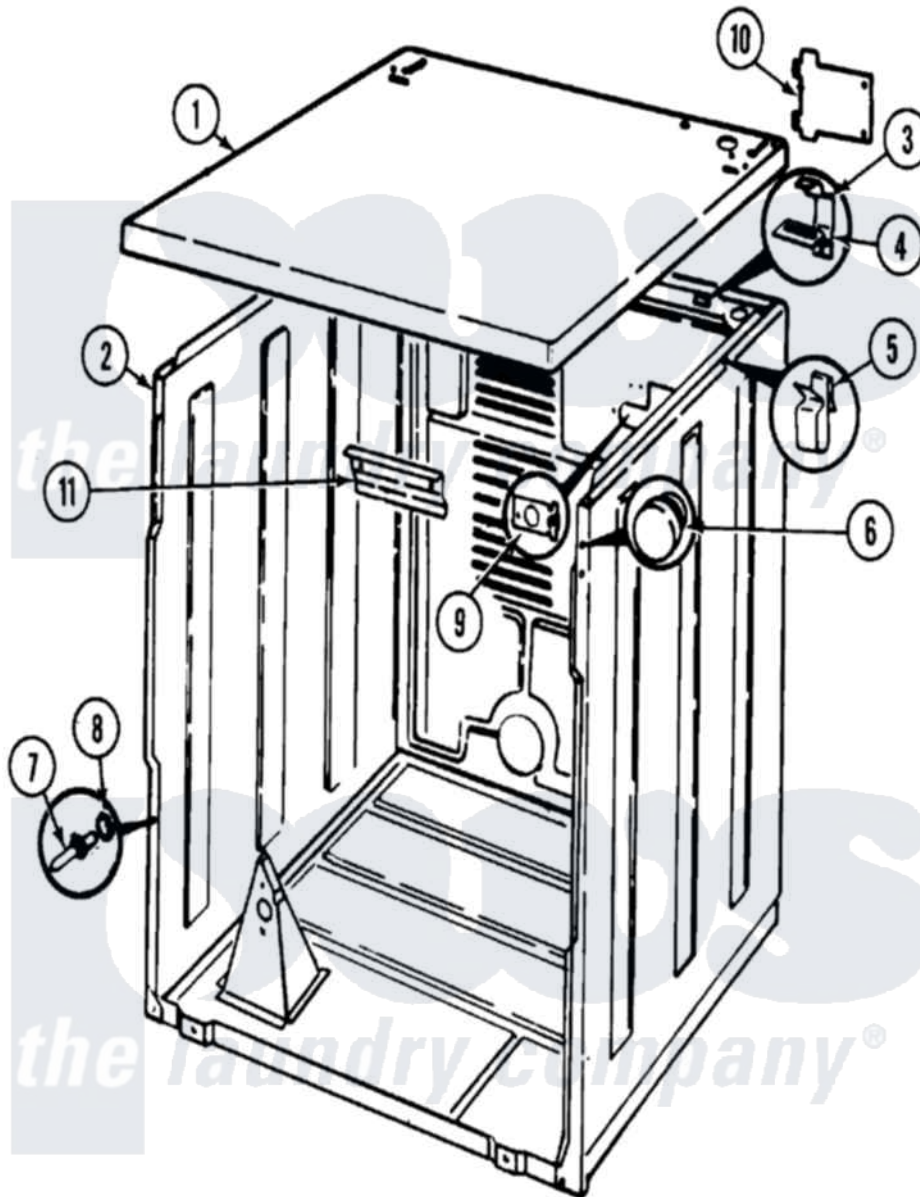

Crosley CDE20T8V 01 - CABINET

Crosley [Residential Crosley CDE20T8V Dryer Parts](#) Parts Diagram 01 - CABINET
 Click on the part number to view part

Item	Original Part Number	Replaced By	Status	Part Description
1	53-2435		Not Available	TOP, CABINET
2	53-2559	31001714		Cabinet And Base Assembly
3	63-5712			Hinge, Cabinet Top
4	25-3092	90767		Screw, 8A X 3/8 HeX Washer Head Tapping
"	33-0930			Pad, Top Hinge
5	25-3034			Clip, Wiring
6	33-2653			Bumper, Cabinet
7	53-0643			Pin, Locator
8	53-0200			Sleeve, Locator Pin
"	25-0224	3400029		Nut, Adapter Plate
9	53-0284			Cover, Terminal
10	25-7857	90767		Screw, 8A X 3/8 HeX Washer Head Tapping
"	53-0136			Cover, Supply Cord
11	25-3457			Screw, Sems
"	53-2350			Shield, Heat