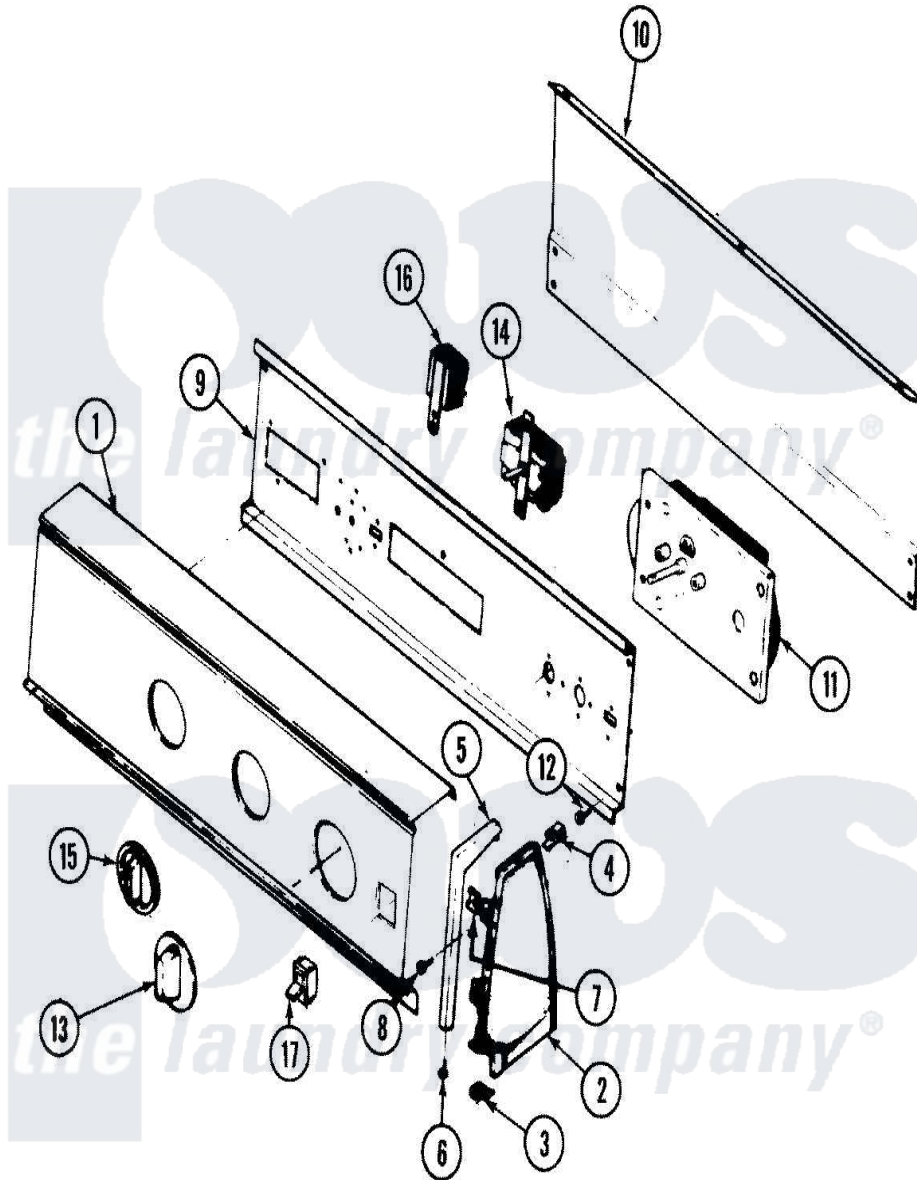

Crosley CDE20T8V 02 - CONTROL PANEL

Crosley [Residential Crosley CDE20T8V Dryer Parts](#) Parts Diagram 02 - CONTROL PANEL
 Click on the part number to view part

Item	Original Part Number	Replaced By	Status	Part Description
1	53-2479		Not Available	PANEL, CONTROL
2	25-7702			Speedclip, End Cap To Control Panel
"	25-7697	25-2219		Screw
"	25-7851			Speedclip, End Cap To Top
"	35-2669		Not Available	CAP, END (LT)(WHT)
"	35-2668	21001453		Cap- End
"	25-7649	910187		Screw
3	25-7851			Speedclip, End Cap To Top
"	25-7691		Not Available	SCREW, END CAP TO TOP
4	25-7852			Speedclip, Rr Shld To End Cap
"	25-7435	33002917		Screw, No.10-16
5	53-0278		Not Available	TRIM, END CAP (LT)
"	53-0277		Not Available	TRIM, END CAP (RT)
6	25-7760			Screw
7	25-7702			Speedclip, End Cap To Control

	25-1192		Panel
8	25-3092	90767	Screw, 8A X 3/8 HeX Washer Head Tapping
9	31001128	Not Available	SHIELD, CONTROL
"	35-3190	Not Available	SHIELD, CONTROL
"	53-2504	31001193	Pad, Shield
10	35-2688	21001460	Shield, Rear
11	53-1816	Not Available	TIMER
"	63-6743	31001484	Resistor Assembly
12	25-7435	33002917	Screw, No.10-16
13	53-2575		Timer Knob
14	25-3092	90767	Screw, 8A X 3/8 HeX Washer Head Tapping
"	31001129		Switch, Temperature
"	53-0344	Not Available	SWITCH, TEMPERATURE
15	35-3975	21002196	Knob-Selector
16	25-3092	90767	Screw, 8A X 3/8 HeX Washer Head Tapping
"	53-1666		Buzzer - Adjustable
17	21001902		Switch, Rocker
NI	31001044	Not Available	MANUAL, USE & CARE
"	31001008		Manual, Use And Care
"	16002080	Not Available	GUIDE, QUICK REF - CROSLEY