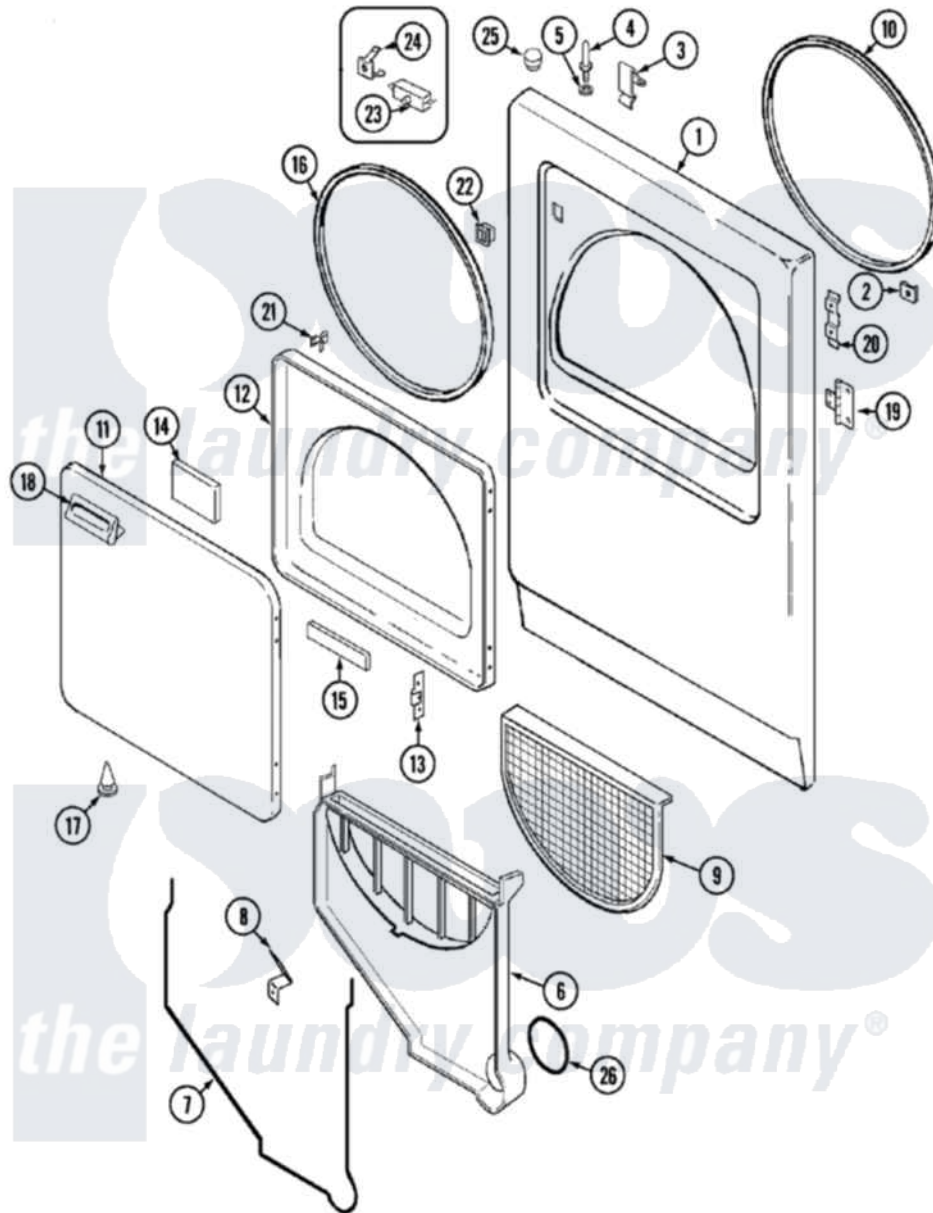

# Crosley CDE20T8V 03 - DOOR

Crosley Residential Crosley CDE20T8V Dryer Parts Parts Diagram 03 - DOOR  
 Click on the part number to view part

Item	Original Part Number	Replaced By	Status	Part Description
1	53-0726	<a href="#">31001771</a>		Panel, Front
2	25-7817		Not Available	CLIP, U-TYPE
"	25-7820	<a href="#">489478</a>		Screw, 8 X 1/2
3	<a href="#">25-7220</a>			Clip, Cabinet Top
4	<a href="#">53-0643</a>			Pin, Locator
5	25-0224	<a href="#">3400029</a>		Nut, Adapter Plate
"	<a href="#">53-0200</a>			Sleeve, Locator Pin
6	25-7810	<a href="#">415013-35</a>		Screw
"	53-1299	<a href="#">12001324</a>		Duct Kit, Collector
7	<a href="#">53-0204</a>			Seal
8	<a href="#">53-0123</a>			Clip
9	<a href="#">53-0918</a>			Filter, Lint
10	53-0281	<a href="#">31001747</a>		Seal Assembly
11	<a href="#">53-0154</a>			Panel, Outer Door
12	53-0912		Not Available	PANEL, INNER DOOR (WHT)
13	<a href="#">53-0119</a>			Clip, Hinge

14	<a href="#">53-1490</a>		Door Pad
15	<a href="#">53-1491</a>		Door Pad
16	25-7770	<a href="#">3196169</a>	Screw, Element
"	53-0648	<a href="#">31001529</a>	Seal, Door
17	<a href="#">25-7889</a>		Plug Button
18	<a href="#">53-0927</a>		Handle, Door
"	53-0928	<a href="#">53-0927</a>	Handle, Door
"	25-7810	<a href="#">415013-35</a>	Screw
19	<a href="#">53-1492</a>		Hinge, Dryer Door
"	<a href="#">25-7809</a>		Screw, No.6-20 1/2 Flthd Torx
20	53-0121	Not Available	TWIN NUT
21	<a href="#">LA-1003</a>		Door Catch Kit
"	53-2364	<a href="#">LA-1003</a>	Door Catch Kit
22	25-7828	<a href="#">489483</a>	Screw 10-32 X 1/2
"	53-0187	<a href="#">LA-1003</a>	Door Catch Kit
23	53-0147	<a href="#">53-0148</a>	Switch, Door
"	<a href="#">LA-1005</a>		Switch Kit
24	63-5990	<a href="#">31001319</a>	Clip, Switch
25	<a href="#">33-2653</a>		Bumper, Cabinet
26	53-0203	<a href="#">12001324</a>	Duct Kit, Collector