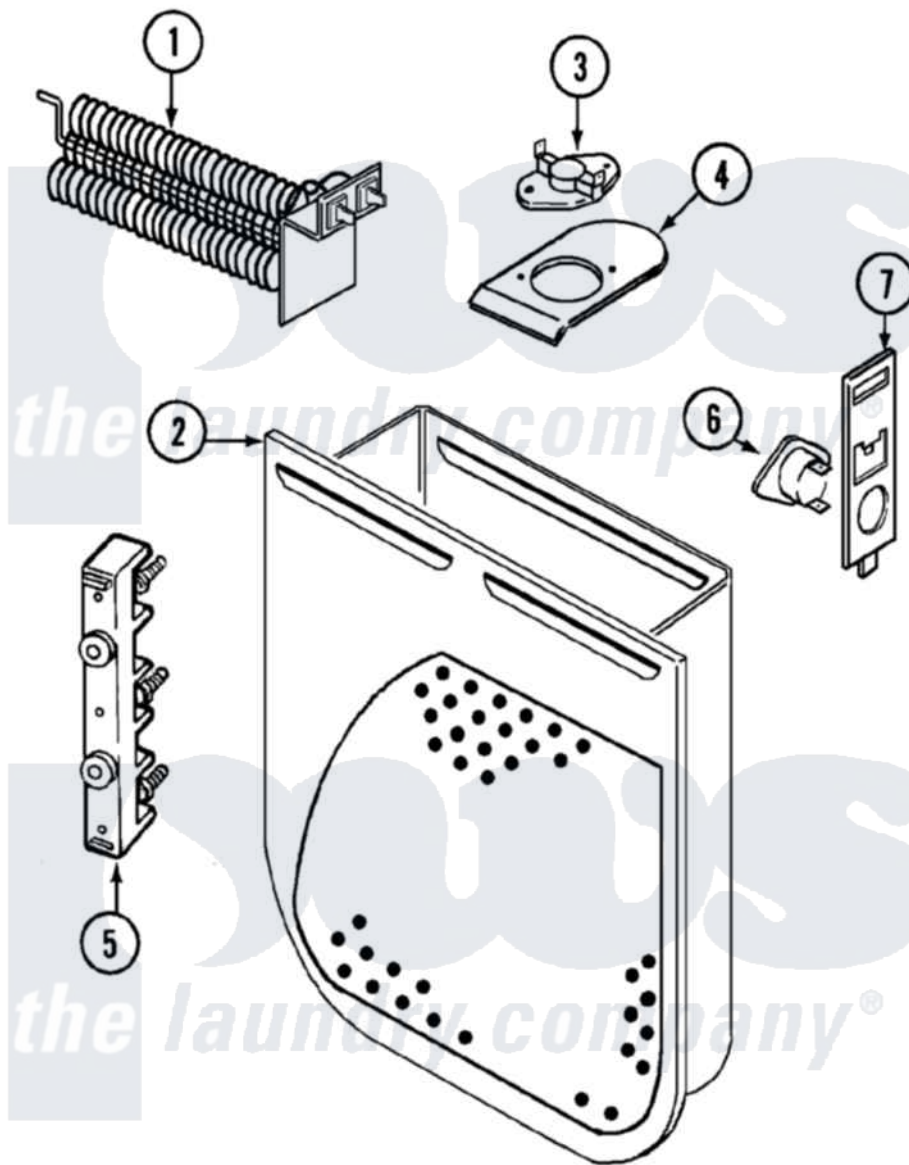

Crosley CDE20T8V 04 - HEATER

Crosley [Residential Crosley CDE20T8V Dryer Parts](#) Parts Diagram 04 - HEATER
 Click on the part number to view part

| Item | Original Part Number | Replaced By | Status | Part Description |
|------|-------------------------|---------------------------|---------------|---------------------------|
| 1 | 25-7863 | | | Screw |
| " | 53-1641 | LA-1044 | | Element |
| 2 | 25-7819 | M0217225 | | Screw |
| " | 53-1232 | | | Heater Housing Assembly |
| 3 | 53-0771 | | | Thermostat, Hi-Limit |
| " | 25-3083 | 212951 | | Screw, No.6-32 X 1/4 Inch |
| 4 | 53-0285 | | | Bracket, Thermostat |
| " | 25-7741 | W10116760 | | Screw |
| 5 | 53-0965 | | Not Available | STRAP, GROUND |
| " | 25-0027 | 112432 | | Nut |
| " | 25-7803 | 3400074 | | Screw |
| " | 25-6124 | | Not Available | NUT |
| " | 25-3123 | | Not Available | WASHER, CUP |
| " | 25-3122 | | | Washer, Flat |
| " | 53-0166 | 53-1518 | | Block, Terminal |
| 6 | 53-1182 | | | Fuse, Thermal |