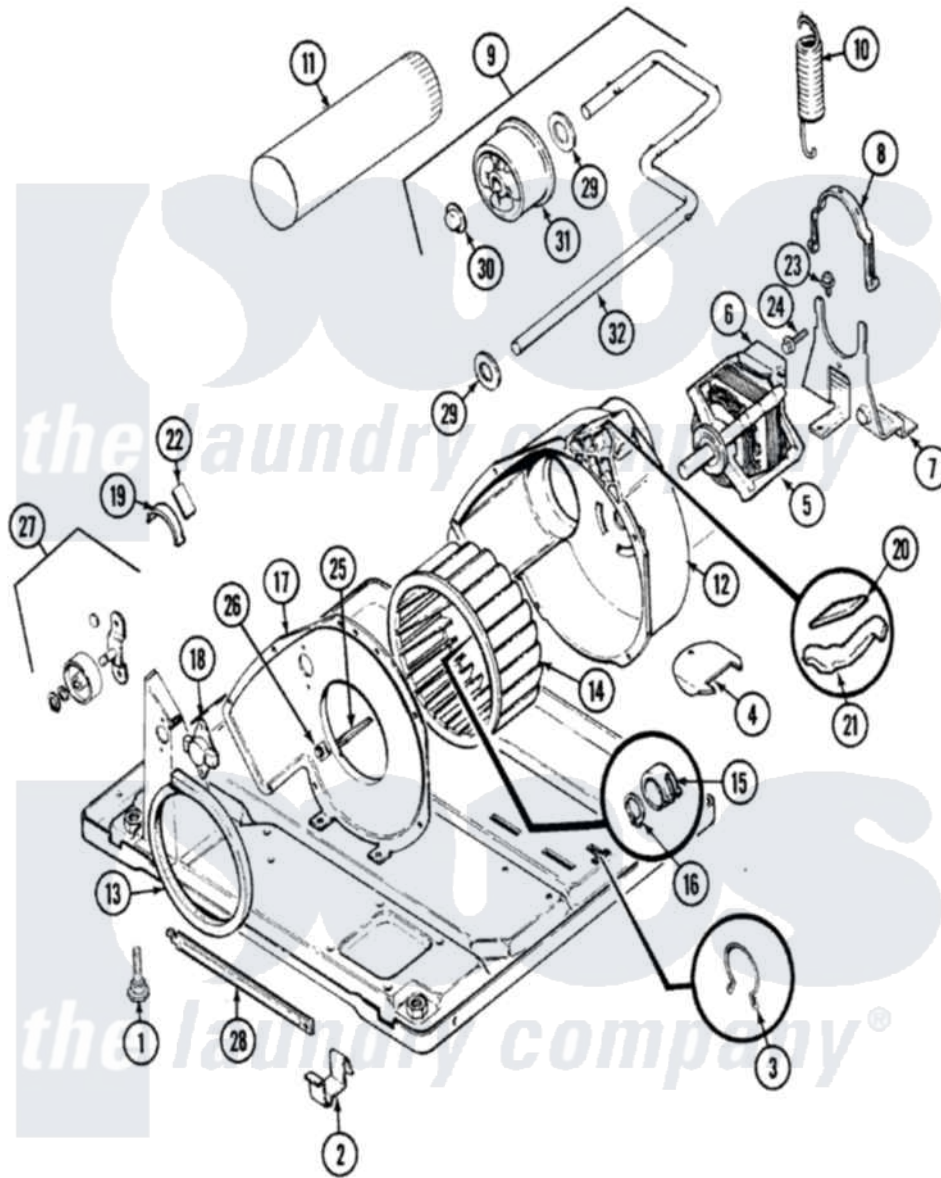

# Crosley CDE20T8V 05 - MOTOR & DRIVE

Crosley Residential Crosley CDE20T8V Dryer Parts Parts Diagram 05 - MOTOR & DRIVE  
 Click on the part number to view part

Item	Original Part Number	Replaced By	Status	Part Description
1	63-5519		Not Available	LEG, LEVELING
2	<a href="#">53-0120</a>			Clip, Front Panel
3	25-7027	<a href="#">16515</a>		Clip
4	25-7741	<a href="#">W10116760</a>		Screw
"	<a href="#">53-1921</a>			Shield, Wiring
5	53-2275	<a href="#">W10410996</a>		Motor-Drve
"	31001015	<a href="#">W10410996</a>		Motor-Drve
6	53-0693	<a href="#">53-0332</a>		Motor Switch
7	25-7811		Not Available	SCREW
"	53-1932	<a href="#">31001570</a>		Bracket, Motor
8	53-0214	<a href="#">660658</a>		Clamp, Motor Mounting 343481 685441
9	<a href="#">53-2287</a>			Idler Assembly
"	53-1628	<a href="#">31001344</a>		Pulley, Idler
10	53-2209	<a href="#">31001465</a>		Spring, Idler
11	<a href="#">53-0134</a>			Duct, Exhaust
"	25-2134	<a href="#">W10116760</a>		Screw