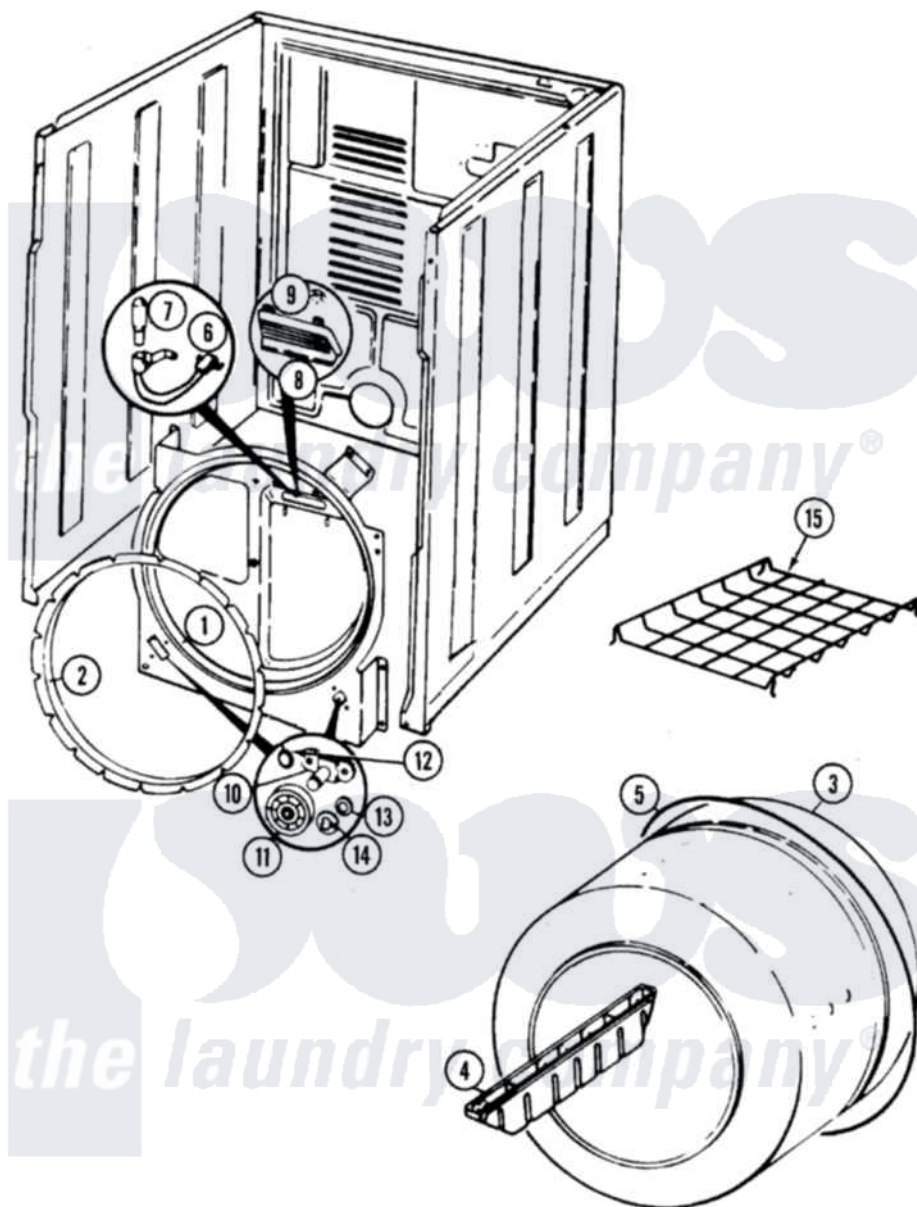

Crosley CDE20T8V 06 - TUMBLER

Crosley [Residential Crosley CDE20T8V Dryer Parts](#) Parts Diagram 06 - TUMBLER

[Click on the part number to view part](#)

Item	Original Part Number	Replaced By	Status	Part Description
1	53-1709	LA-1054		Dryer Bulkhead Kit
"	25-7733	681414		Screw, 10AB X 1/2
2	53-0281	31001747		Seal Assembly
3	53-1250			Cylinder
4	53-1249		Not Available	BAFFLE, WHITE
"	25-7759	3196164		Screw
5	53-1589	341241		Belt
6	53-1580			Receptacle Assembly
"	25-3457			Screw, Sems
7	53-0570	A3167501		Lamp Oven, Int.
8	53-0174			Lens, Bulb
9	25-3562	3195558		Nut
10	25-7101	3351614		Screw, Gearcase Cover Mounting
"	53-0197			Support Assembly-Cylinder Rear
11	53-1578	31001096		Roller

12	25-7813	Spacer
13	25-7814	Washer
14	25-7854	Ring, Retaining
15	LA-1008	Rr Roller Kit
"	53-0772	21001495 Rack, Drying