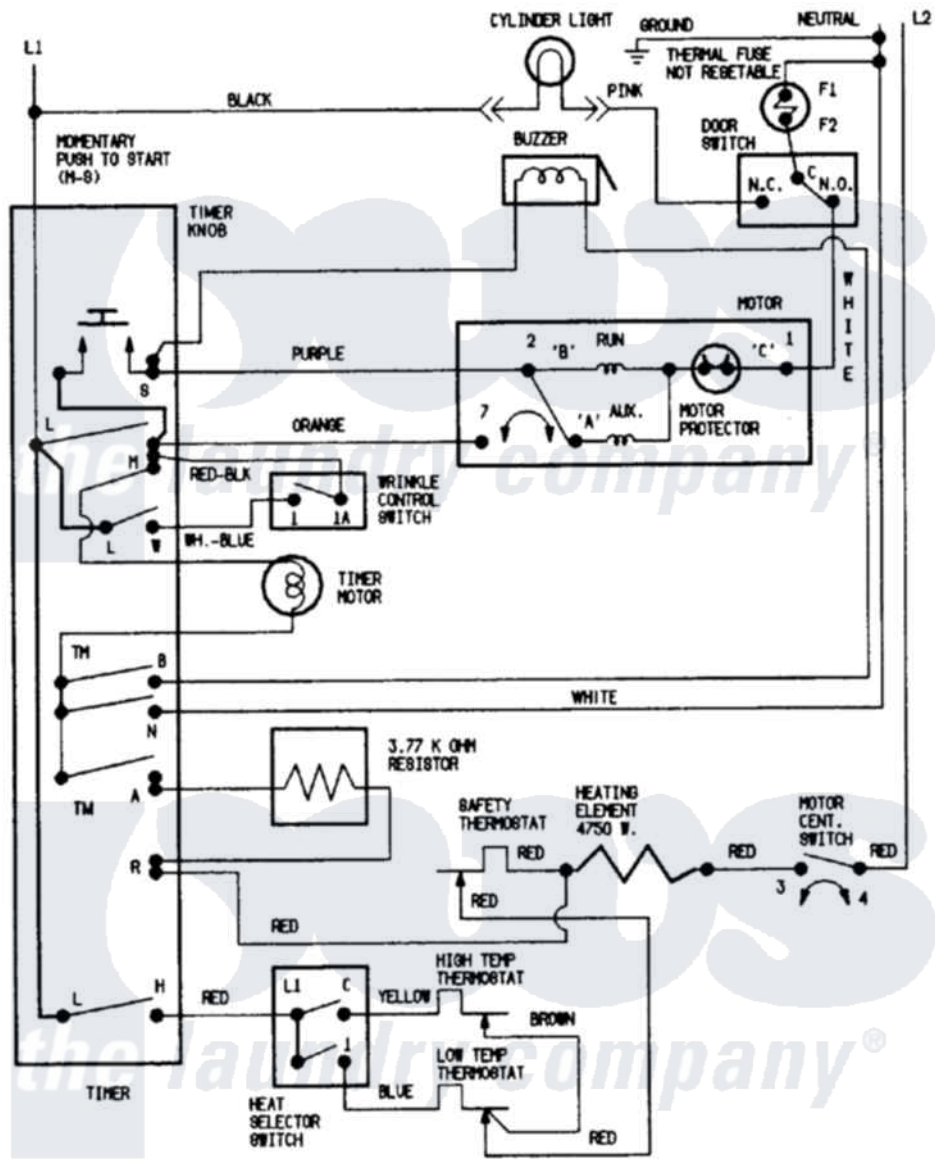

Crosley CDE20T8V 07 - WIRING INFORMATION

CONNECT DRYER TO 120/240 V.A.C., 60 HZ. INDIVIDUAL BRANCH CIRCUIT PROTECTED BY MAXIMUM 30 A. FUSES. ALWAYS GIVE THE SERIAL & MODEL NUMBERS WHEN WRITING ABOUT THIS DRYER OR ORDERING PARTS

[Crosley Residential Crosley CDE20T8V Dryer Parts](#) Parts Diagram 07 - WIRING INFORMATION
 Click on the part number to view part

Item	Original Part Number	Replaced By	Status	Part Description
NI	15001207		Not Available	WIRING INFORMATION