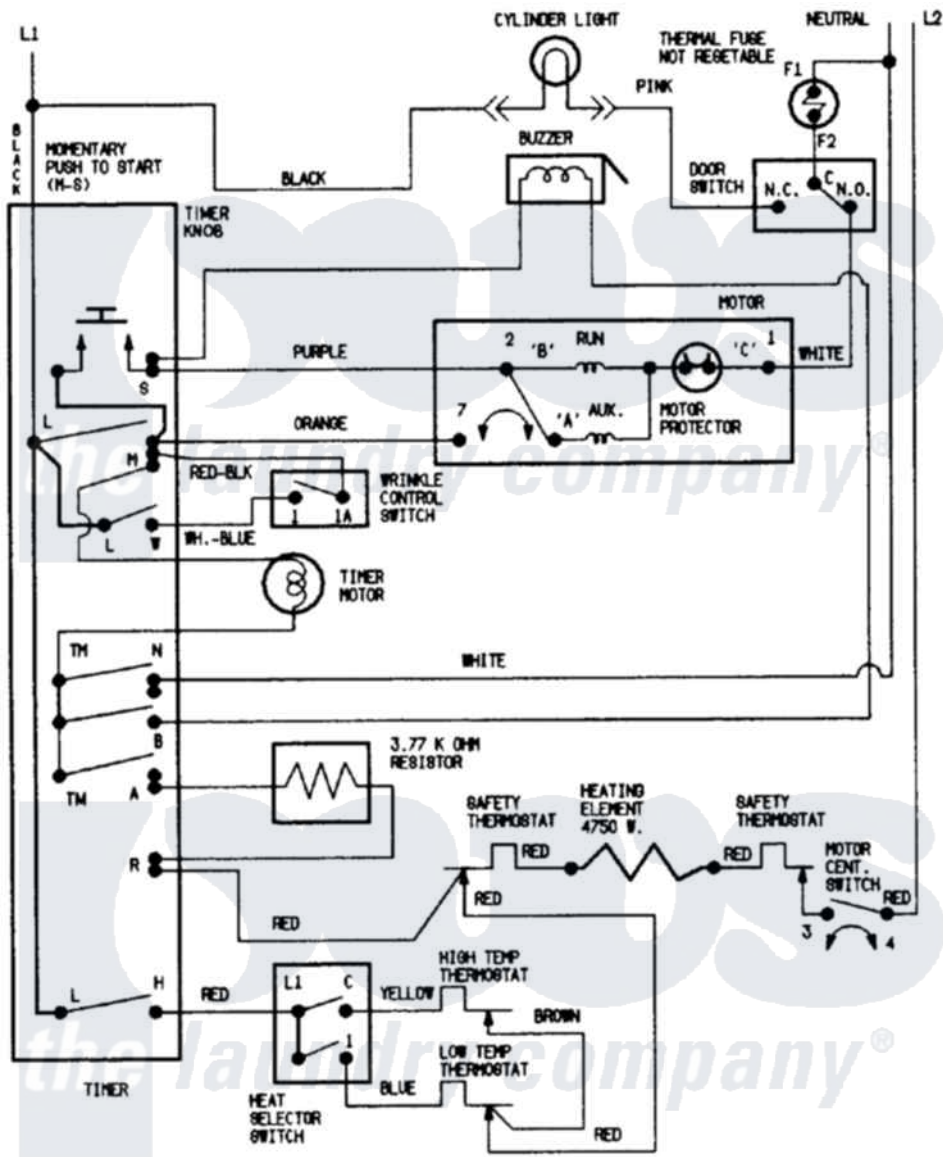

# Crosley CDE20T8VC 07 - WIRING INFORMATION

CONNECT DRYER TO 120/240 V.A.C., 60 HZ. INDIVIDUAL BRANCH CIRCUIT PROTECTED BY MAXIMUM 30 A. FUSES. ALWAYS GIVE THE SERIAL & MODEL NUMBERS WHEN WRITING ABOUT THIS DRYER OR ORDERING PARTS

Crosley [Residential Crosley CDE20T8VC Dryer Parts](#) Parts Diagram 07 - WIRING INFORMATION  
 Click on the part number to view part

Item	Original Part Number	Replaced By	Status	Part Description
NI	15001207		Not Available	WIRING INFORMATION
"	15001206		Not Available	WIRING INFORMATION