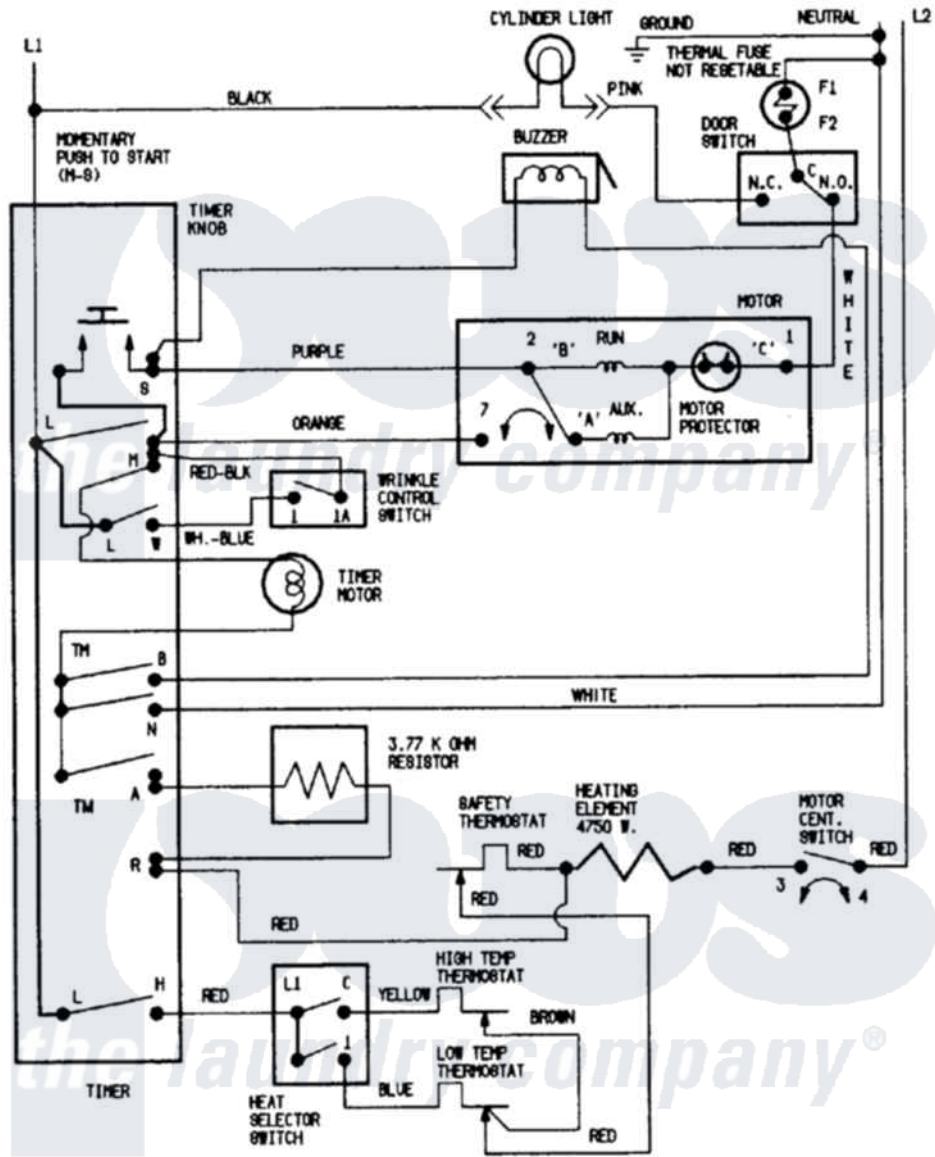

Crosley CDE20T8W 07 - WIRING INFORMATION (CDE20T8A & W)

CONNECT DRYER TO 120/240 V.A.C., 60 HZ. INDIVIDUAL BRANCH CIRCUIT PROTECTED BY MAXIMUM 30 A. FUSES. ALWAYS GIVE THE SERIAL & MODEL NUMBERS WHEN WRITING ABOUT THIS DRYER OR ORDERING PARTS

Crosley Residential Crosley CDE20T8W Dryer Parts Parts Diagram 07 - WIRING INFORMATION (CDE20T8A & W)

[Click on the part number to view part](#)

Item	Original Part Number	Replaced By	Status	Part Description
NI	15001207		Not Available	WIRING INFORMATION