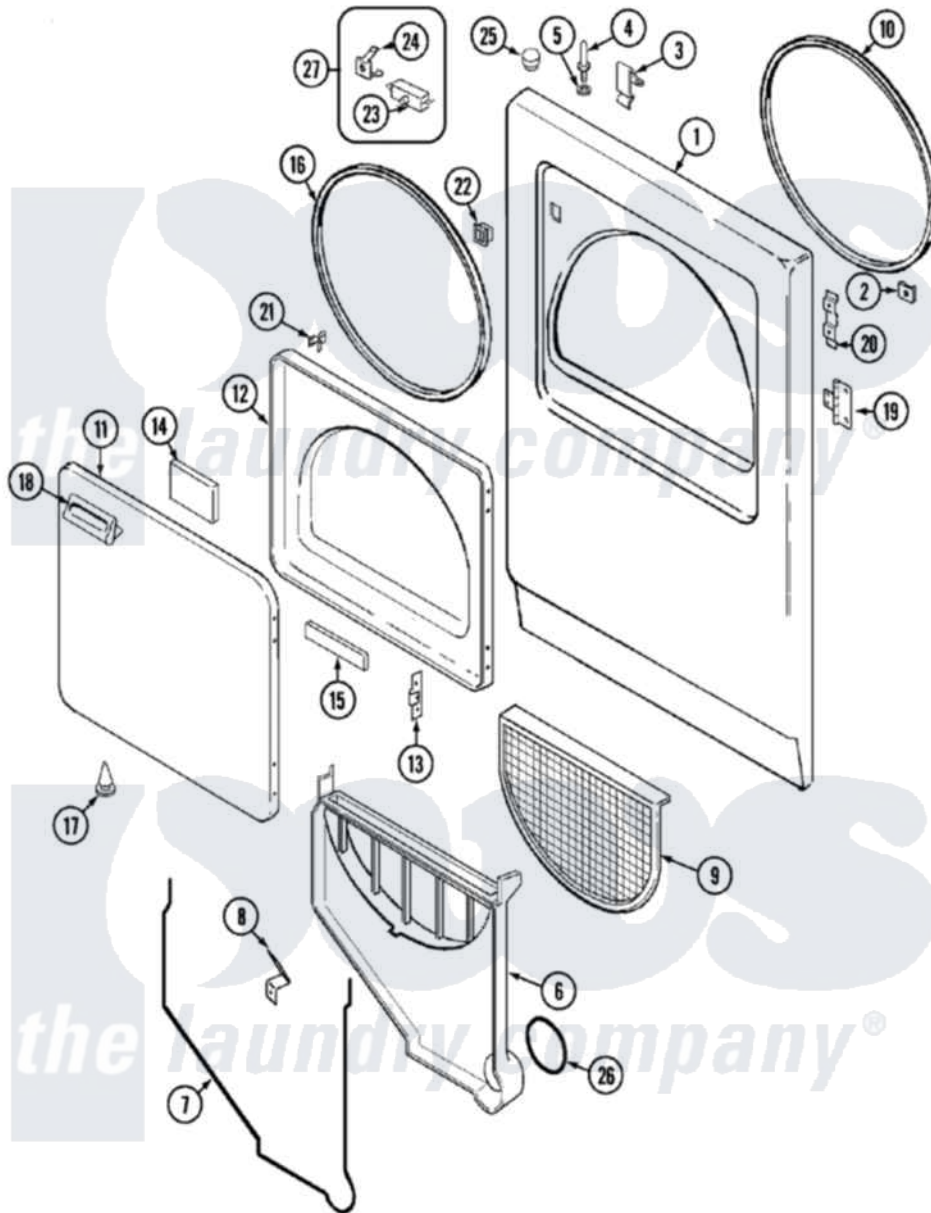

Crosley CDE22B6V 03 - DOOR

Crosley Residential Crosley CDE22B6V Dryer Parts Parts Diagram 03 - DOOR
 Click on the part number to view part

Item	Original Part Number	Replaced By	Status	Part Description
1	53-0726	31001771		Panel, Front
2	25-7820	489478		Screw, 8 X 1/2
"	25-7817		Not Available	CLIP, U-TYPE
3	25-7220			Clip, Cabinet Top
4	53-0643			Pin, Locator
5	25-0224	3400029		Nut, Adapter Plate
"	53-0200			Sleeve, Locator Pin
6	25-7810	415013-35		Screw
"	53-1299	12001324		Duct Kit, Collector
7	53-0204			Seal
8	53-0123			Clip
9	53-0918			Filter, Lint
10	53-0281	31001747		Seal Assembly
11	53-0154			Panel, Outer Door
"	25-7770	3196169		Screw, Element
12	53-0912		Not Available	PANEL, INNER DOOR (WHT)

13	53-0119		Clip, Hinge
14	53-1490		Door Pad
15	53-1491		Door Pad
16	53-0648	31001529	Seal, Door
17	25-7889		Plug Button
18	53-0927		Handle, Door
"	25-7810	415013-35	Screw
19	53-1492		Hinge, Dryer Door
"	25-7809		Screw, No.6-20 1/2 Flthd Torx
20	53-0121	Not Available	TWIN NUT
21	LA-1003		Door Catch Kit
"	53-2364	LA-1003	Door Catch Kit
22	53-0187	LA-1003	Door Catch Kit
23	53-0148		Switch, Door
24	63-5990	31001319	Clip, Switch
25	33-2653		Bumper, Cabinet
26	53-0203	12001324	Duct Kit, Collector
27	LA-1005		Switch Kit