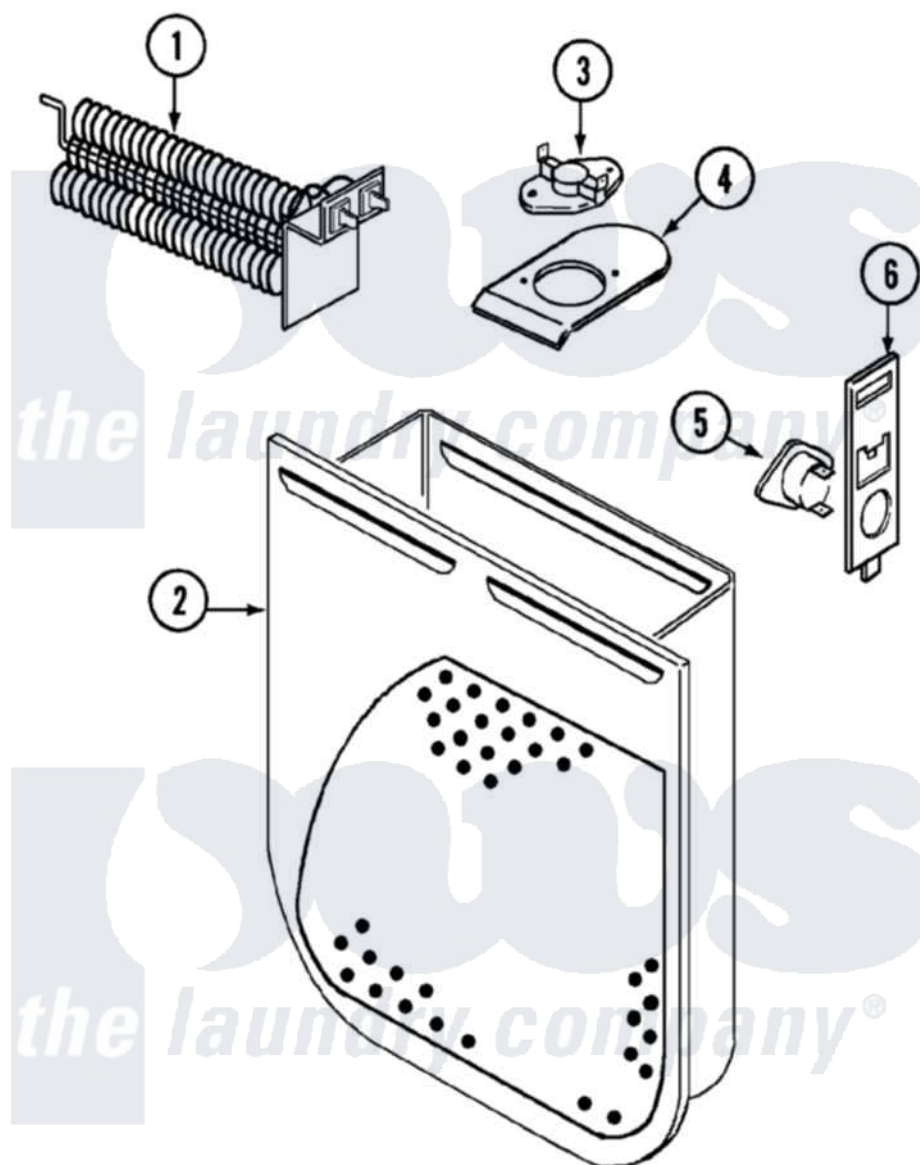

# Crosley CDE22B6V 04 - HEATER

Crosley Residential Crosley CDE22B6V Dryer Parts Parts Diagram 04 - HEATER

[Click on the part number to view part](#)

Item	Original Part Number	Replaced By	Status	Part Description
1	53-1641	<a href="#">LA-1044</a>		Element
"	<a href="#">25-7863</a>			Screw
2	<a href="#">53-1232</a>			Heater Housing Assembly
"	25-7819	<a href="#">M0217225</a>		Screw
3	<a href="#">53-0771</a>			Thermostat, Hi-Limit
"	25-3083	<a href="#">212951</a>		Screw, No.6-32 X 1/4 Inch
4	<a href="#">53-0285</a>			Bracket, Thermostat
"	25-7741	<a href="#">W10116760</a>		Screw
5	<a href="#">LA-1053</a>			Fuse Kit, Thermal
6	<a href="#">53-1181</a>			Bracket, Thermal Fuse