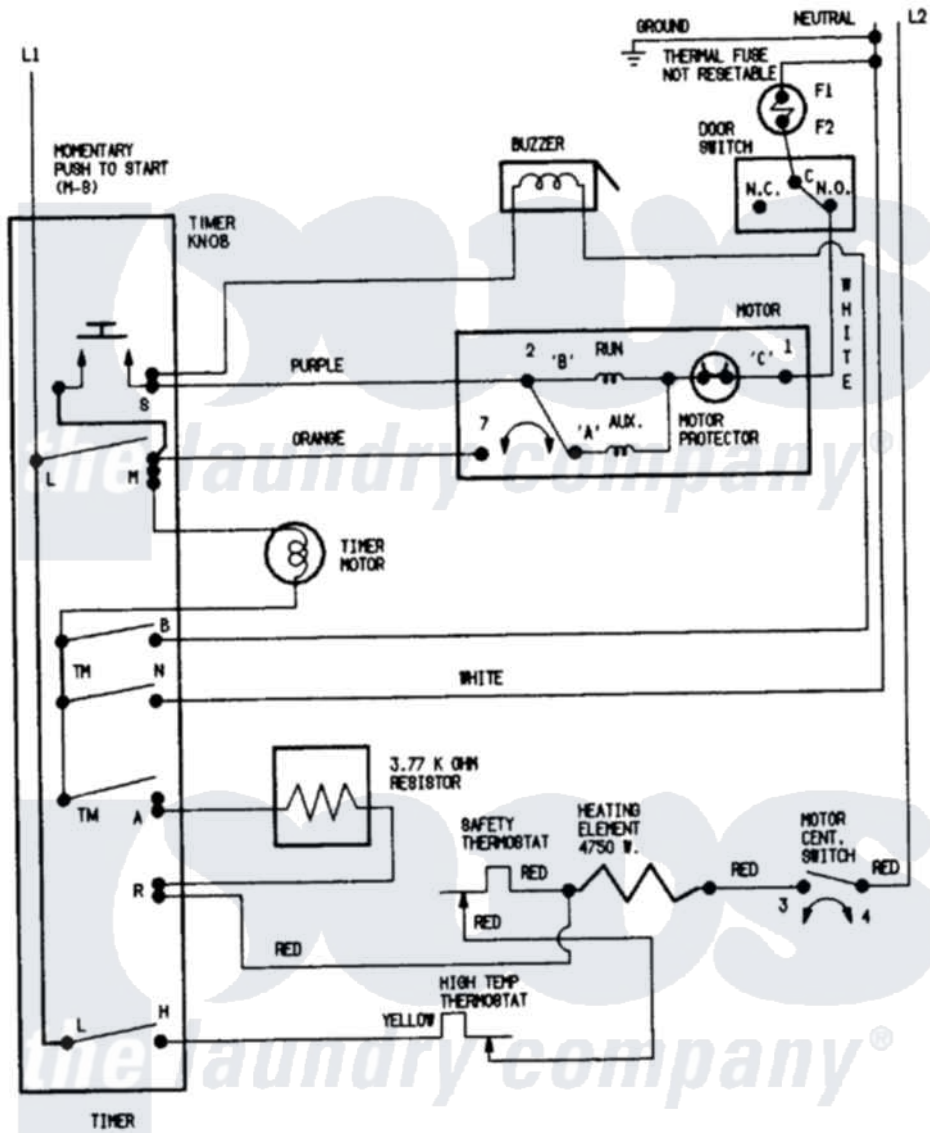

Crosley CDE22B6V 07 - WIRING INFORMATION

CONNECT DRYER TO 120/240 V.A.C., 60 HZ. INDIVIDUAL BRANCH CIRCUIT PROTECTED BY MAXIMUM 30 A. FUSES. ALWAYS GIVE THE SERIAL & MODEL NUMBERS WHEN WRITING ABOUT THIS DRYER OR ORDERING PARTS

Crosley [Residential Crosley CDE22B6V Dryer Parts](#) Parts Diagram 07 - WIRING INFORMATION
 Click on the part number to view part

Item	Original Part Number	Replaced By	Status	Part Description
NI	15002016		Not Available	WIRING INFORMATION
"	15001202		Not Available	WIRING INFORMATION