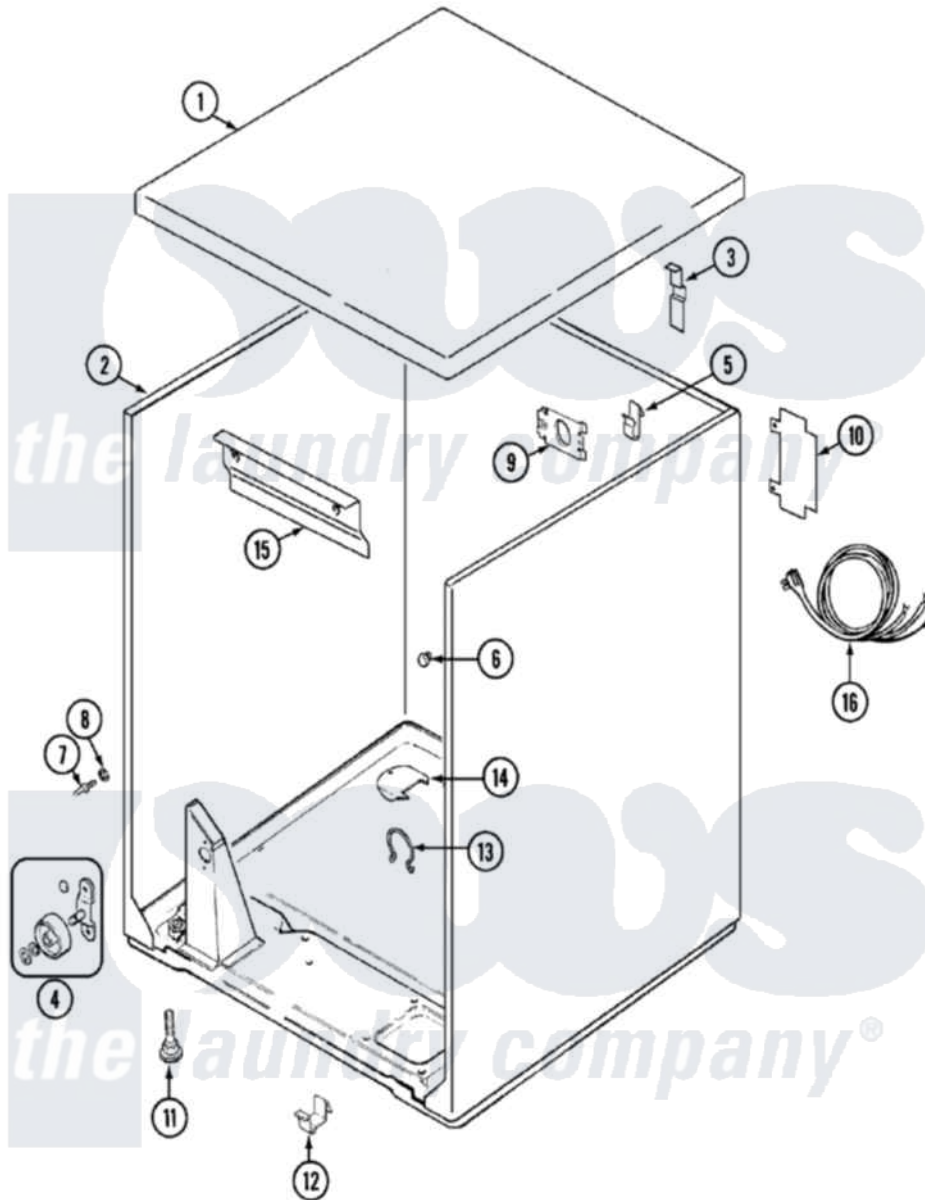

# Crosley CDE22B6VC 01 - CABINET

Crosley [Residential Crosley CDE22B6VC Dryer Parts](#) Parts Diagram 01 - CABINET  
 Click on the part number to view part

Item	Original Part Number	Replaced By	Status	Part Description
1	53-2435		Not Available	TOP, CABINET
2	53-2559	<a href="#">31001714</a>		Cabinet And Base Assembly
3	25-3092	<a href="#">90767</a>		Screw, 8A X 3/8 HeX Washer Head Tapping
"	<a href="#">63-5712</a>			Hinge, Cabinet Top
"	<a href="#">33-0930</a>			Pad, Top Hinge
4	LA-1007	<a href="#">12002126</a>		Reinforcement Brace/Glide Kit
"	<a href="#">LA-1008</a>			Rr Roller Kit
5	<a href="#">25-3034</a>			Clip, Wiring
6	<a href="#">33-2653</a>			Bumper, Cabinet
7	<a href="#">53-0643</a>			Pin, Locator
8	<a href="#">53-0200</a>			Sleeve, Locator Pin
"	25-0224	<a href="#">3400029</a>		Nut, Adapter Plate
9	25-7828	<a href="#">489483</a>		Screw 10-32 X 1/2
"	53-0135		Not Available	SUPPORT, POWER CORD
10	25-7857	<a href="#">90767</a>		Screw, 8A X 3/8 HeX Washer Head Tapping

"	<a href="#">53-0284</a>		Cover, Terminal
11	63-5519	Not Available	LEG, LEVELING
12	<a href="#">53-0120</a>		Clip, Front Panel
13	25-7027	<a href="#">16515</a>	Clip
14	25-7733	<a href="#">681414</a>	Screw, 10AB X 1/2
"	<a href="#">53-1921</a>		Shield, Wiring
15	<a href="#">25-3457</a>		Screw, Sems
"	<a href="#">53-0133</a>		Shield, Heat
16	31001019	Not Available	CORD, POWER
"	<a href="#">53-2513</a>		Strain Relief