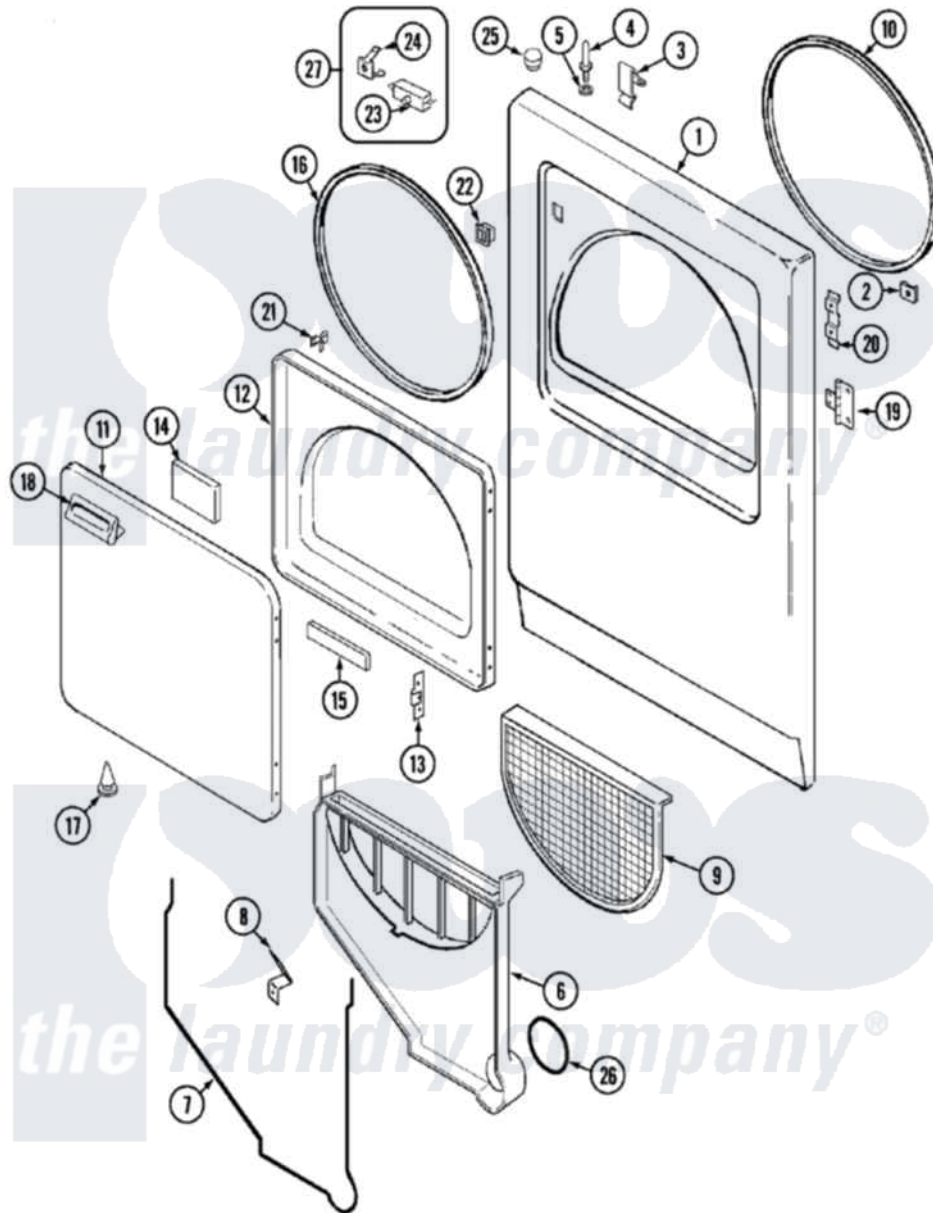

# Crosley CDE22B6VC 02 - DOOR

Crosley [Residential Crosley CDE22B6VC Dryer Parts](#) Parts Diagram 02 - DOOR  
 Click on the part number to view part

Item	Original Part Number	Replaced By	Status	Part Description
1	53-0726	<a href="#">31001771</a>		Panel, Front
2	25-7820	<a href="#">489478</a>		Screw, 8 X 1/2
"	25-7817		Not Available	CLIP, U-TYPE
3	<a href="#">25-7220</a>			Clip, Cabinet Top
4	<a href="#">53-0643</a>			Pin, Locator
5	25-0224	<a href="#">3400029</a>		Nut, Adapter Plate
"	<a href="#">53-0200</a>			Sleeve, Locator Pin
6	25-7810	<a href="#">415013-35</a>		Screw
"	53-1299	<a href="#">12001324</a>		Duct Kit, Collector
7	<a href="#">53-0204</a>			Seal
8	<a href="#">53-0123</a>			Clip
9	<a href="#">53-0918</a>			Filter, Lint
10	53-0281	<a href="#">31001747</a>		Seal Assembly
11	<a href="#">53-0154</a>			Panel, Outer Door
"	25-7770	<a href="#">3196169</a>		Screw, Element
12	53-0912		Not Available	PANEL, INNER DOOR (WHT)

13	<a href="#">53-0119</a>		Clip, Hinge
14	<a href="#">53-1490</a>		Door Pad
15	<a href="#">53-1491</a>		Door Pad
16	53-0648	<a href="#">31001529</a>	Seal, Door
17	<a href="#">25-7889</a>		Plug Button
18	<a href="#">53-0927</a>		Handle, Door
"	25-7810	<a href="#">415013-35</a>	Screw
19	<a href="#">53-1492</a>		Hinge, Dryer Door
"	<a href="#">25-7809</a>		Screw, No.6-20 1/2 Flthd Torx
20	53-0121	Not Available	TWIN NUT
21	<a href="#">LA-1003</a>		Door Catch Kit
"	53-2364	<a href="#">LA-1003</a>	Door Catch Kit
22	53-0187	<a href="#">LA-1003</a>	Door Catch Kit
23	<a href="#">53-0148</a>		Switch, Door
24	63-5990	<a href="#">31001319</a>	Clip, Switch
25	<a href="#">33-2653</a>		Bumper, Cabinet
26	53-0203	<a href="#">12001324</a>	Duct Kit, Collector
27	<a href="#">LA-1005</a>		Switch Kit