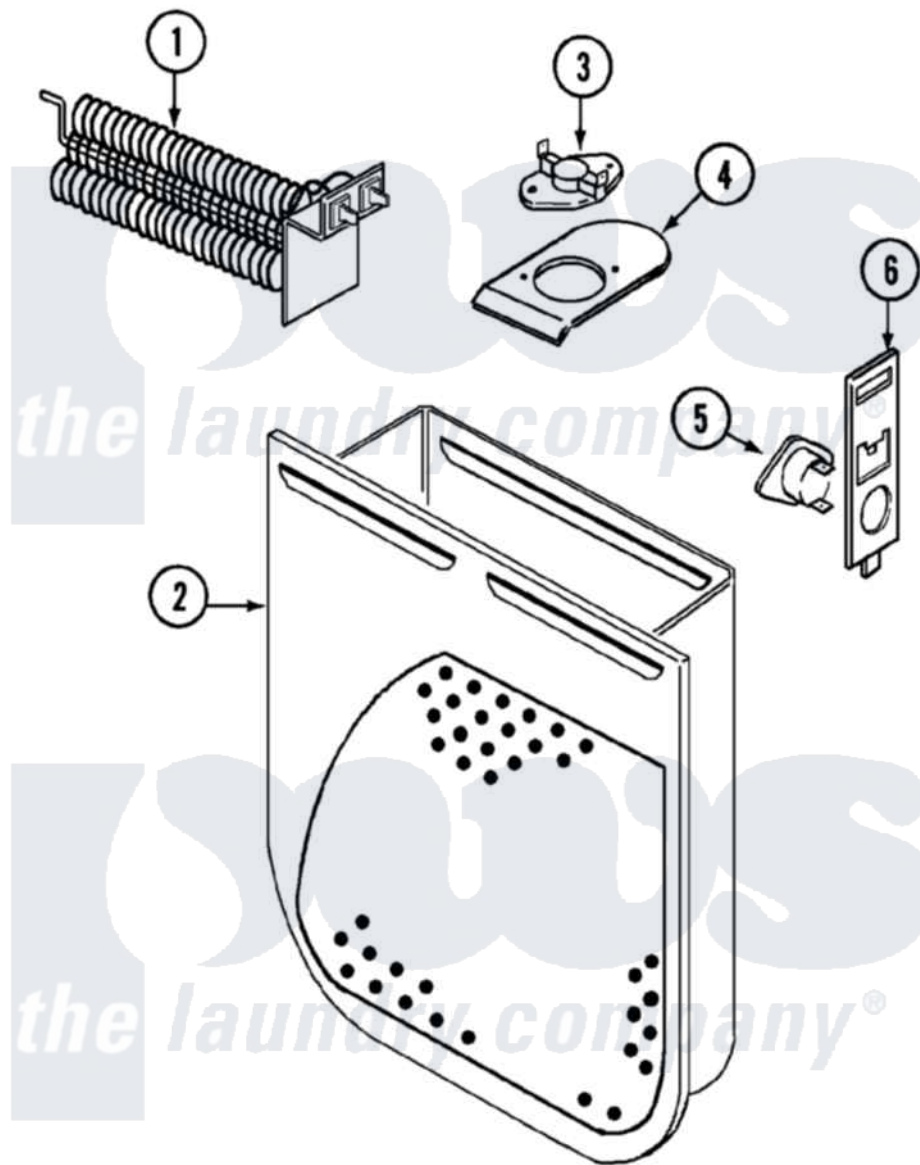

Crosley CDE22B6VC 03 - HEATER

Crosley [Residential Crosley CDE22B6VC Dryer Parts](#) Parts Diagram 03 - HEATER
 Click on the part number to view part

Item	Original Part Number	Replaced By	Status	Part Description
1	53-1641	LA-1044		Element
"	25-7863			Screw
2	53-1232			Heater Housing Assembly
"	25-7819	M0217225		Screw
3	53-0771			Thermostat, Hi-Limit
"	25-3083	212951		Screw, No.6-32 X 1/4 Inch
4	53-0285			Bracket, Thermostat
"	25-7741	W10116760		Screw
5	LA-1053			Fuse Kit, Thermal
6	53-1181			Bracket, Thermal Fuse