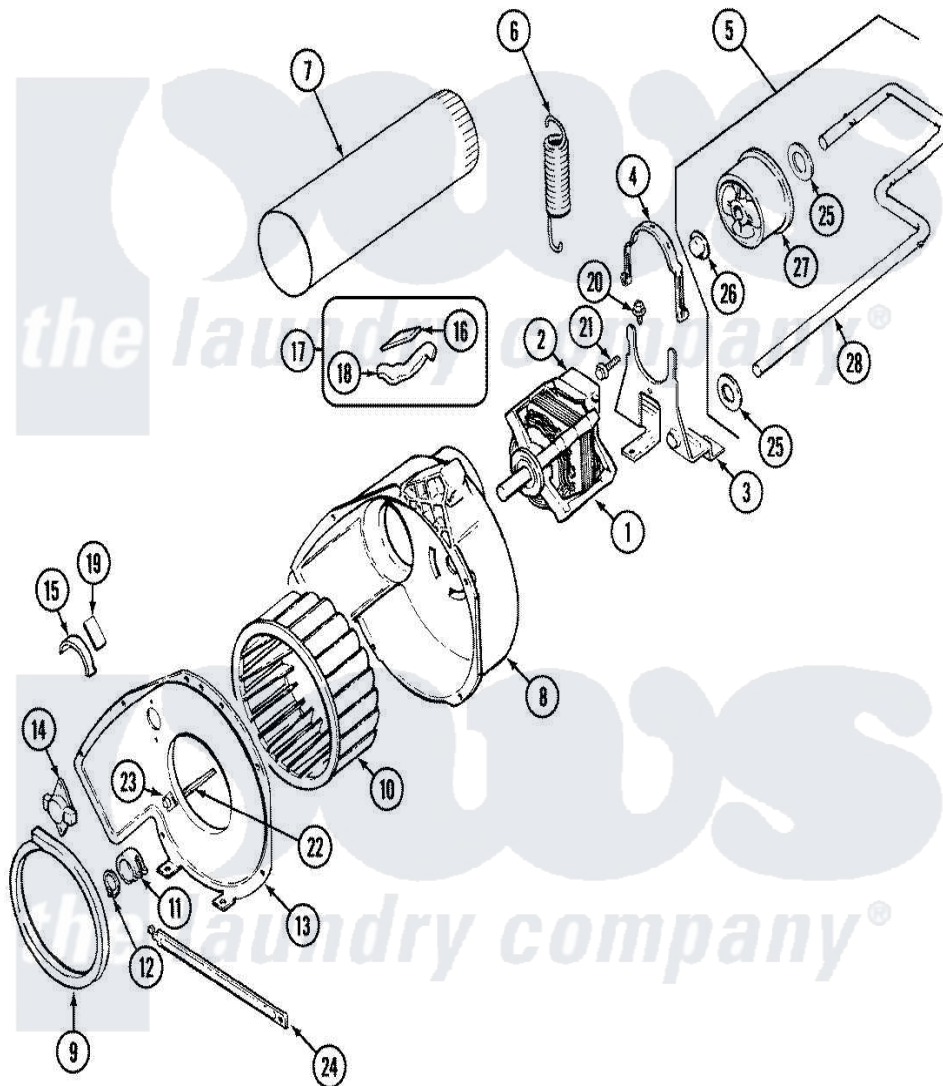

# Crosley CDE22B6VC 04 - MOTOR & DRIVE

Crosley [Residential Crosley CDE22B6VC Dryer Parts](#) Parts Diagram 04 - MOTOR & DRIVE  
 Click on the part number to view part

Item	Original Part Number	Replaced By	Status	Part Description
1	31001015	<a href="#">W10410996</a>		Motor-Drve
"	31001316	<a href="#">W10410996</a>		Motor-Drve
2	53-0693	<a href="#">53-0332</a>		Motor Switch
3	25-7732	<a href="#">681414</a>		Screw, 10AB X 1/2
"	53-1932	<a href="#">31001570</a>		Bracket, Motor
4	53-0214	<a href="#">660658</a>		Clamp, Motor Mounting 343481 685441
5	<a href="#">53-2287</a>			Idler Assembly
6	53-2209	<a href="#">31001465</a>		Spring, Idler
7	25-2134	<a href="#">W10116760</a>		Screw
"	<a href="#">53-0134</a>			Duct, Exhaust
8	<a href="#">53-1801</a>			Housing, Blower
9	53-0203	<a href="#">12001324</a>		Duct Kit, Collector
10	<a href="#">31001043</a>			Wheel, Blower
"	<a href="#">31001317</a>			Wheel, Blower
11	25-7823	<a href="#">312967</a>		Clamp, Blower Housing
12	<a href="#">25-7855</a>			Ring, Retaining

13	25-7435	<a href="#">33002917</a>	Screw, No.10-16
"	<a href="#">53-1934</a>		Cover, Blower Housing
14	<a href="#">53-1107</a>		Thermostat, Control
"	25-2134	<a href="#">W10116760</a>	Screw
15	53-2273	<a href="#">31001470</a>	Glide, Tumbler
16	53-0724	<a href="#">31001356</a>	Pad, Glide
18	53-2272	<a href="#">31001469</a>	Glide, Tumbler
19	53-1684	<a href="#">31001356</a>	Pad, Glide
20	25-7963	<a href="#">31001571</a>	Screw, 10-24 x 0700 Hxwshrd Ty
21	<a href="#">25-7674</a>		Screw
22	<a href="#">53-1026</a>		Guide, Vane Inlet
23	<a href="#">25-3457</a>		Screw, Sems
24	<a href="#">53-1625</a>		Brace, Tumbler Support
25	<a href="#">25-7815</a>		Washer
26	<a href="#">25-7957</a>		Pushnut
27	53-1628	<a href="#">31001344</a>	Pulley, Idler
28	53-2250	<a href="#">53-2287</a>	Idler Assembly