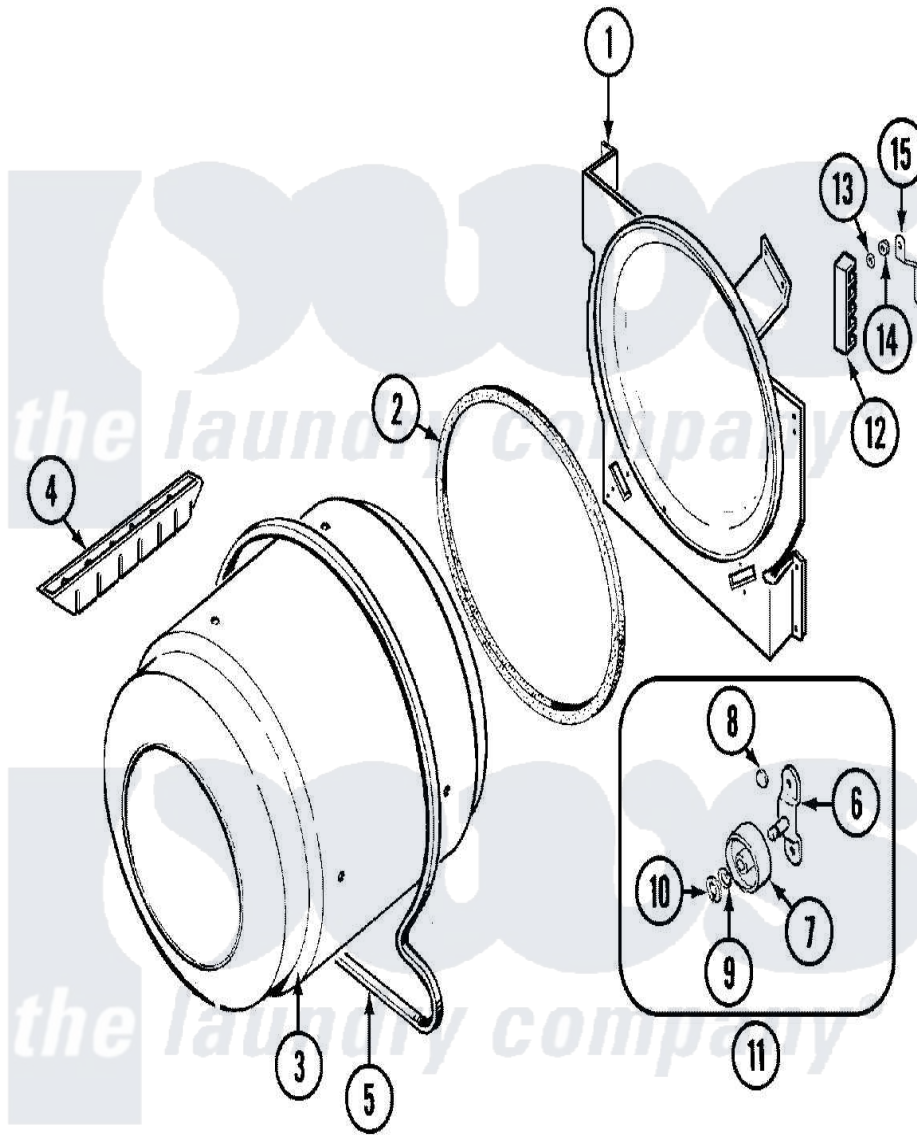

Crosley CDE22B6VC 05 - TUMBLER

Crosley [Residential Crosley CDE22B6VC Dryer Parts](#) Parts Diagram 05 - TUMBLER
 Click on the part number to view part

Item	Original Part Number	Replaced By	Status	Part Description
1	25-7733	681414		Screw, 10AB X 1/2
"	LA-1054			Dryer Bulkhead Kit
2	53-0282	31001637		Seal Assembly, Cylinder Front
3	53-1250			Cylinder
4	25-7759	3196164		Screw
"	Y02100002		Not Available	BAFFLE (WHT)
5	31531589	341241		Belt
6	25-7101	3351614		Screw, Gearcase Cover Mounting
"	53-0197			Support Assembly-Cylinder Rear
7	31001096			Roller
8	25-7813			Spacer
9	25-7814			Washer
10	25-7854			Ring, Retaining
11	LA-1008			Rr Roller Kit
12	53-1518			Block, Terminal

"	25-7952	3400074	Screw
13	25-3122		Washer, Flat
14	25-7808	21001837	Nut, Lock W/Nylon Insert
"	25-0027	112432	Nut
15	53-0965		Not Available STRAP, GROUND