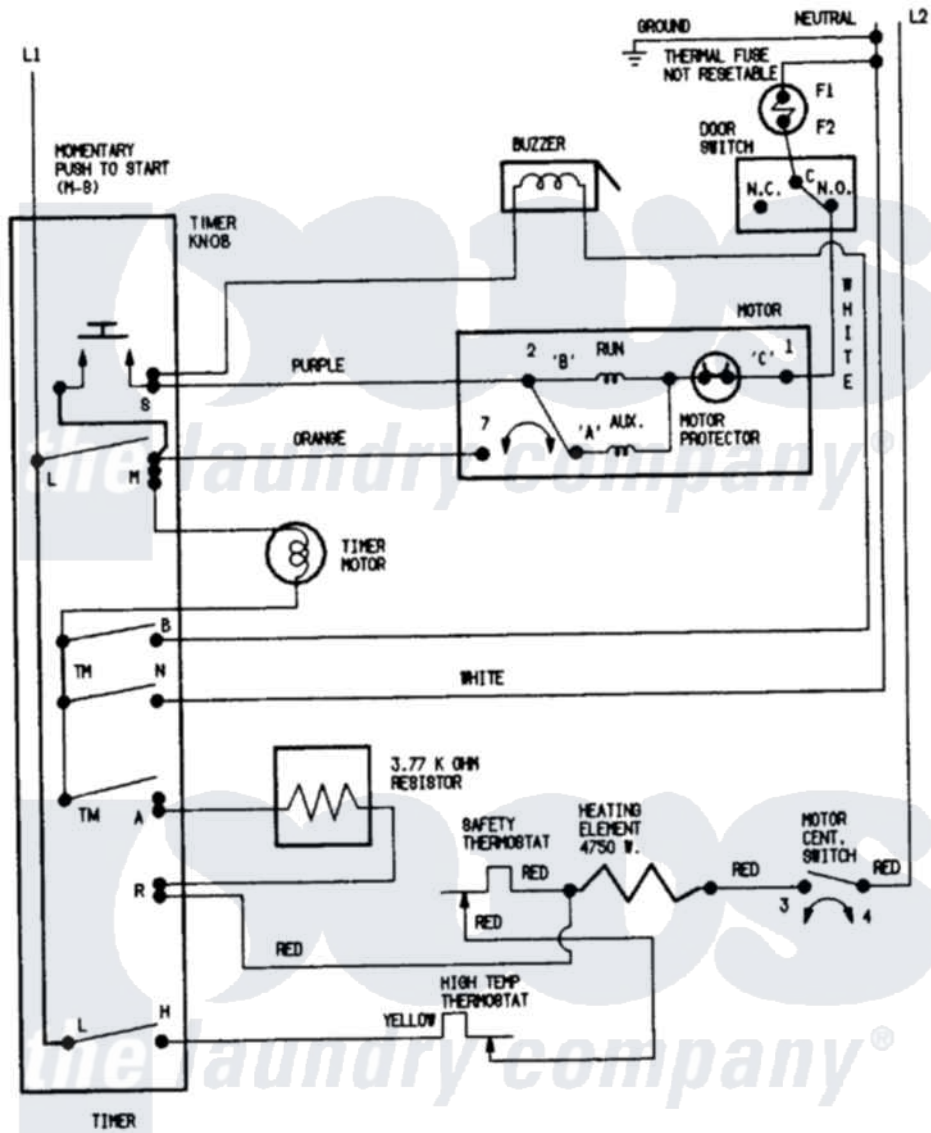

Crosley CDE22B6VC 06 - WIRING INFORMATION

CONNECT DRYER TO 120/240 V.A.C., 60 HZ. INDIVIDUAL BRANCH CIRCUIT PROTECTED BY MAXIMUM 30 A. FUSES. ALWAYS GIVE THE SERIAL & MODEL NUMBERS WHEN WRITING ABOUT THIS DRYER OR ORDERING PARTS

[Crosley Residential Crosley CDE22B6VC Dryer Parts](#) Parts Diagram 06 - WIRING INFORMATION
 Click on the part number to view part

Item	Original Part Number	Replaced By	Status	Part Description
NI	15002558		Not Available	WIRING INFORMATION
"	15001202		Not Available	WIRING INFORMATION