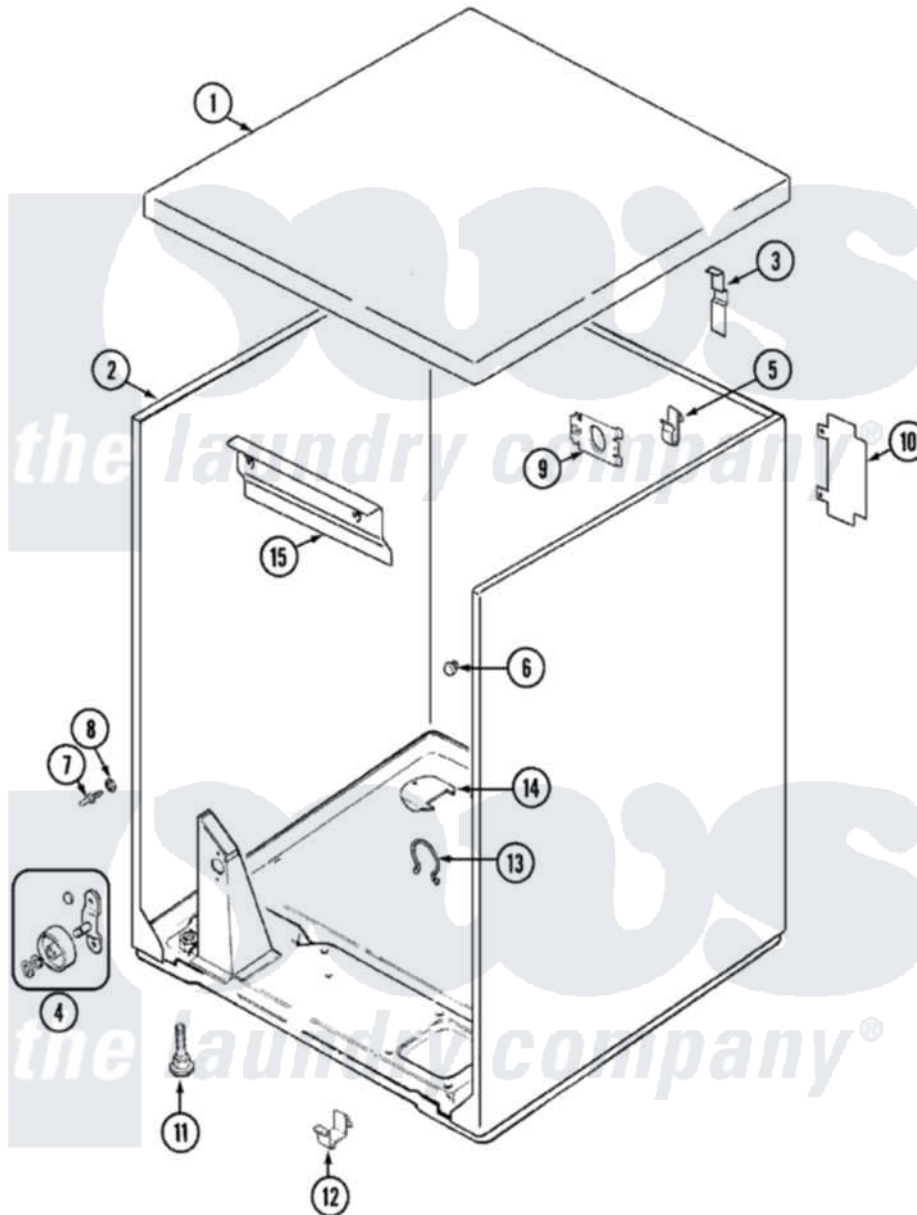

Crosley CDE22B7M 01 - CABINET

Crosley [Residential Crosley CDE22B7M Dryer Parts](#) Parts Diagram 01 - CABINET
 Click on the part number to view part

Item	Original Part Number	Replaced By	Status	Part Description
1	53-2435-24			Top, Cabinet
2	53-2559-24	31001715		Cabinet And Base Assembly
3	63-5712			Hinge, Cabinet Top
"	33-0930			Pad, Top Hinge
"	25-3092	90767		Screw, 8A X 3/8 HeX Washer Head Tapping
4	LA-1007	12002126		Reinforcement Brace/Glide Kit
"	LA-1008			Rr Roller Kit
5	25-3034			Clip, Wiring
6	33-2653			Bumper, Cabinet
7	53-0643			Pin, Locator
8	25-0224	3400029		Nut, Adapter Plate
"	53-0200			Sleeve, Locator Pin
9	25-7828	489483		Screw 10-32 X 1/2
"	53-0135		Not Available	SUPPORT, POWER CORD
10	25-7857	90767		Screw, 8A X 3/8 HeX Washer Head Tapping

"	53-0284		Cover, Terminal
11	63-5519	Not Available	LEG, LEVELING
12	53-0120		Clip, Front Panel
13	25-7027	16515	Clip
14	25-7733	681414	Screw, 10AB X 1/2
"	53-1921		Shield, Wiring
15	25-3457		Screw, Sems
"	53-0133		Shield, Heat