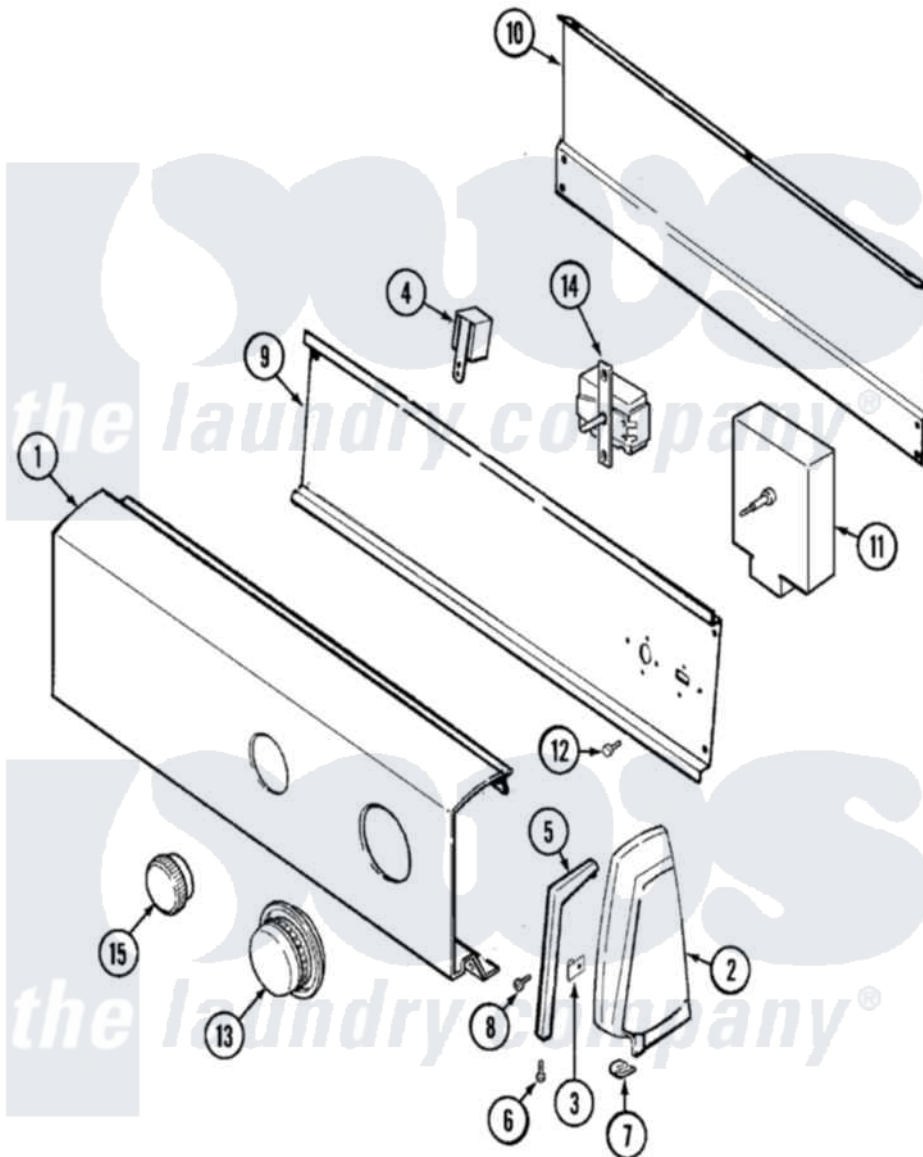

# Crosley CDE22B7M 02 - CONTROL PANEL

Crosley [Residential Crosley CDE22B7M Dryer Parts](#) Parts Diagram 02 - CONTROL PANEL  
 Click on the part number to view part

Item	Original Part Number	Replaced By	Status	Part Description
1	31001156		Not Available	PANEL, CONTROL
2	21001069	<a href="#">12002263</a>		Endcap Kit
"	21001070	<a href="#">21001456</a>		Cap- End
"	25-3092	<a href="#">90767</a>		Screw, 8A X 3/8 HeX Washer Head Tapping
3	<a href="#">25-7702</a>			Speedclip, End Cap To Control Panel
4	<a href="#">53-1639</a>			Buzzer Assembly
"	25-3092	<a href="#">90767</a>		Screw, 8A X 3/8 HeX Washer Head Tapping
5	31001057		Not Available	TRIM, ENDCAP (LT)(ALM)
"	31001056		Not Available	TRIM, ENDCAP (RT)(ALM)
6	<a href="#">25-7760</a>			Screw
7	<a href="#">25-7851</a>			Speedclip, End Cap To Top
8	25-7649	<a href="#">910187</a>		Screw
9	31001128		Not Available	SHIELD, CONTROL
"	31001146	<a href="#">31001193</a>		Pad, Shield

"	<a href="#">31001193</a>		Pad, Shield
10	35-2688	<a href="#">21001460</a>	Shield, Rear
11	63-6743	<a href="#">31001484</a>	Resistor Assembly
"	<a href="#">53-1758</a>		Timer
12	31001119	<a href="#">W10116760</a>	Screw
13	31001176	Not Available	KNOB, TIMER
14	<a href="#">31001129</a>		Switch, Temperature
"	25-3092	<a href="#">90767</a>	Screw, 8A X 3/8 HeX Washer Head Tapping
"	<a href="#">31001236</a>		Switch, Temperature
15	<a href="#">21001221</a>		Knob, Selector
NI	16002080	Not Available	GUIDE, QUICK REF - CROSLEY
"	<a href="#">31001008</a>		Manual, Use And Care
"	31001178	Not Available	MANUAL, USE & CARE