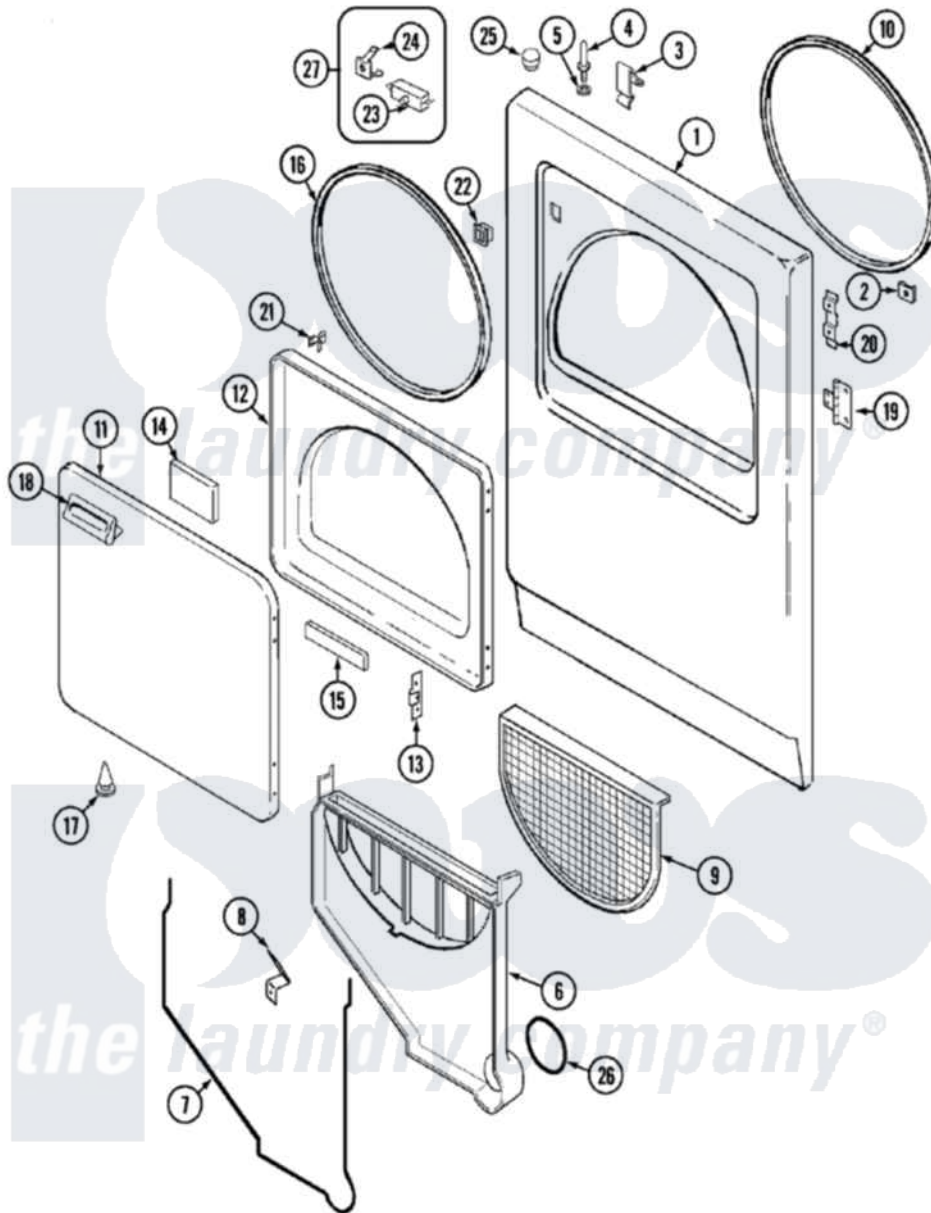

Crosley CDE22B7M 03 - DOOR

Crosley Residential Crosley CDE22B7M Dryer Parts Parts Diagram 03 - DOOR
 Click on the part number to view part

Item	Original Part Number	Replaced By	Status	Part Description
1	53-0726-24		Not Available	PANEL, FRONT (ALM)-ELECTRIC
2	25-7817		Not Available	CLIP, U-TYPE
"	25-7820	489478		Screw, 8 X 1/2
3	25-7220			Clip, Cabinet Top
4	53-0643			Pin, Locator
5	53-0200			Sleeve, Locator Pin
"	25-0224	3400029		Nut, Adapter Plate
6	25-7810	415013-35		Screw
"	53-1299	12001324		Duct Kit, Collector
7	53-0204			Seal
8	53-0123			Clip
9	53-0918			Filter, Lint
10	53-0281	31001747		Seal Assembly
11	25-7770	3196169		Screw, Element
"	53-0154-24			Panel, Outer Door
12	53-0912-24		Not Available	PANEL, INNER DOOR (ALM)

13	53-0119		Clip, Hinge
14	53-1490		Door Pad
15	53-1491		Door Pad
16	53-0648	31001529	Seal, Door
17	25-7889		Plug Button
18	25-7810	415013-35	Screw
"	31001115	31001482	Handle, Door
19	53-1492		Hinge, Dryer Door
"	25-7809		Screw, No.6-20 1/2 Flthd Torx
20	53-0121	Not Available	TWIN NUT
21	53-2364	LA-1003	Door Catch Kit
"	LA-1003		Door Catch Kit
22	53-0187	LA-1003	Door Catch Kit
23	53-0148		Switch, Door
24	63-5990	31001319	Clip, Switch
25	33-2653		Bumper, Cabinet
26	53-0203	12001324	Duct Kit, Collector
27	LA-1005		Switch Kit