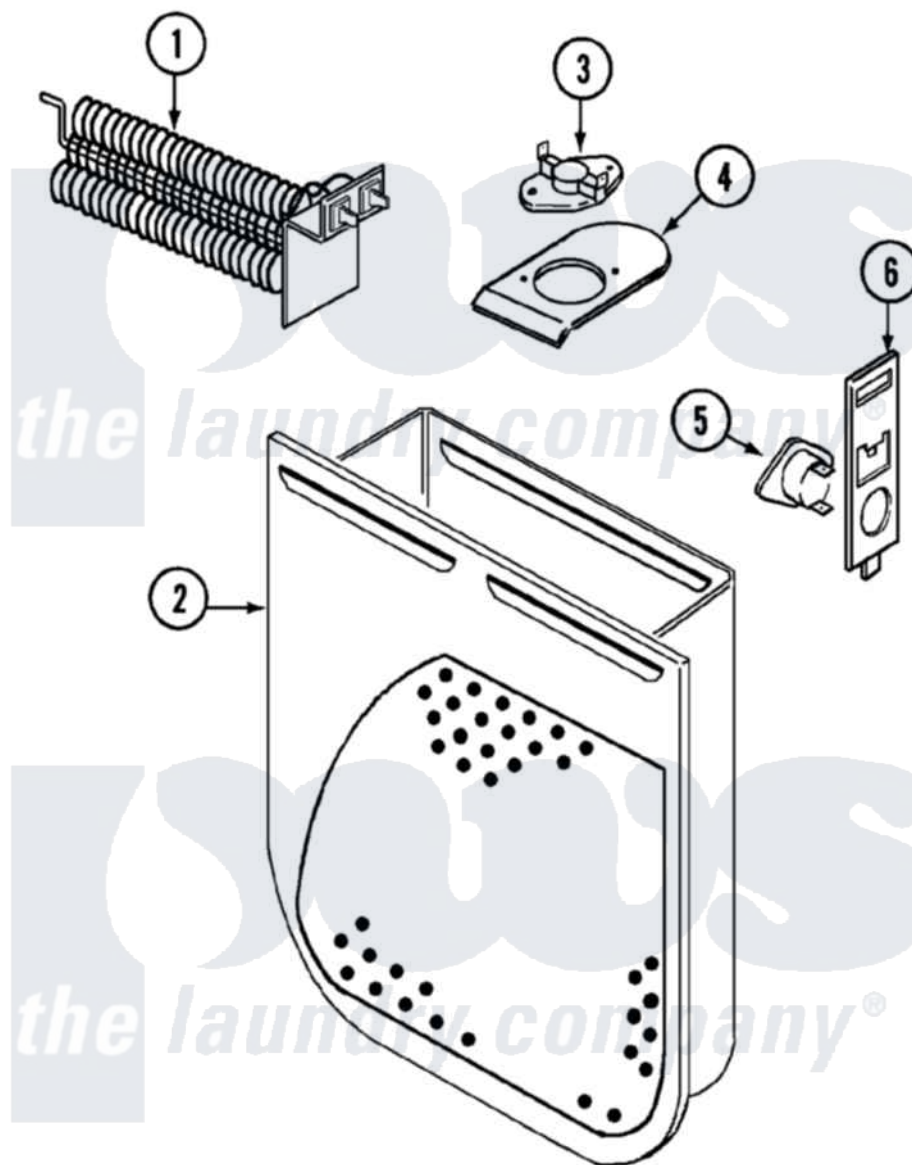

Crosley CDE22B7M 04 - HEATER

Crosley Residential Crosley CDE22B7M Dryer Parts Parts Diagram 04 - HEATER
 Click on the part number to view part

Item	Original Part Number	Replaced By	Status	Part Description
1	53-1641	LA-1044		Element
"	25-7863			Screw
2	53-1232			Heater Housing Assembly
"	25-7819	M0217225		Screw
3	53-0771			Thermostat, Hi-Limit
"	25-3083	212951		Screw, No.6-32 X 1/4 Inch
4	53-0285			Bracket, Thermostat
"	25-7741	W10116760		Screw
5	LA-1053			Fuse Kit, Thermal
6	53-1181			Bracket, Thermal Fuse