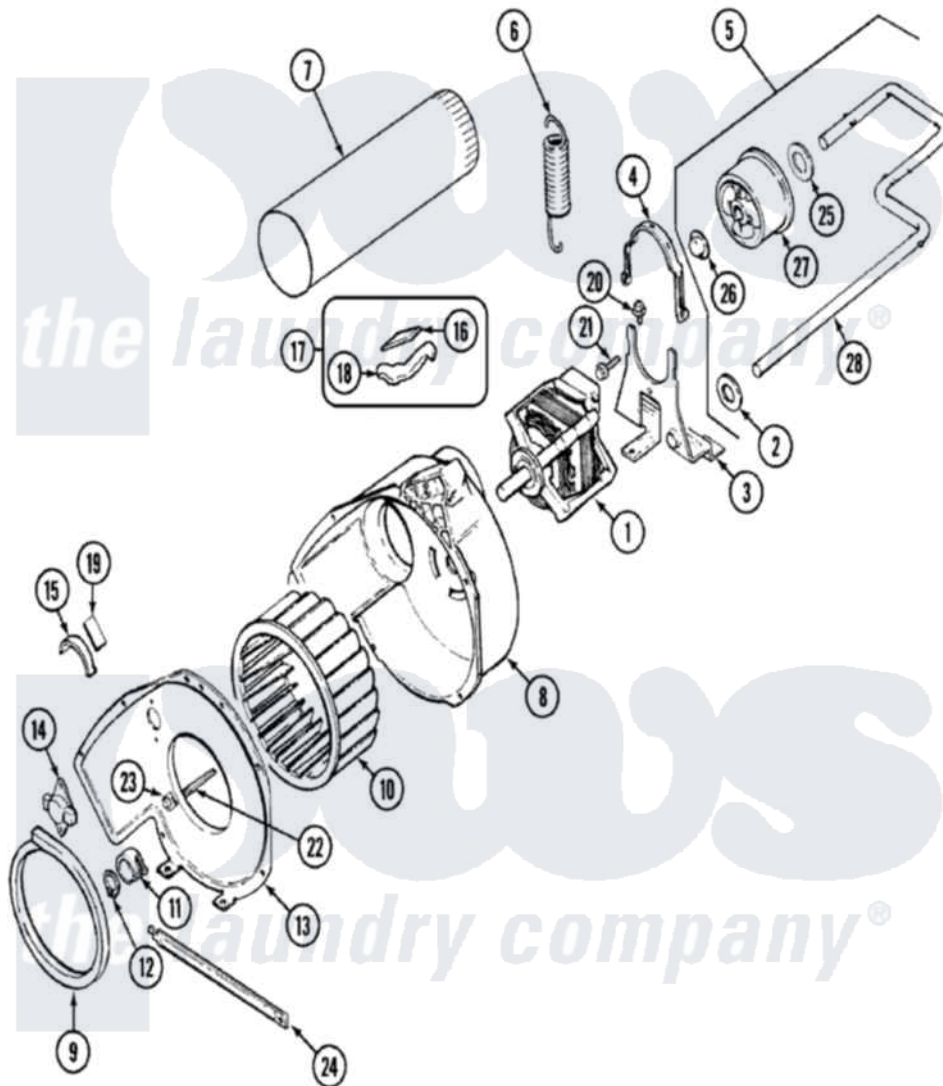

Crosley CDE22B7M 05 - MOTOR & DRIVE

Crosley [Residential Crosley CDE22B7M Dryer Parts](#) Parts Diagram 05 - MOTOR & DRIVE
 Click on the part number to view part

Item	Original Part Number	Replaced By	Status	Part Description
1	31001316	W10410996		Motor-Drve
"	31001015	W10410996		Motor-Drve
2	25-7815			Washer
3	25-7732	681414		Screw, 10AB X 1/2
"	53-1932	31001570		Bracket, Motor
4	53-0214	660658		Clamp, Motor Mounting 343481 685441
5	53-2287			Idler Assembly
6	53-2209	31001465		Spring, Idler
7	25-2134	W10116760		Screw
"	53-0134			Duct, Exhaust
8	53-1801			Housing, Blower
9	53-0203	12001324		Duct Kit, Collector
10	31001317			Wheel, Blower
"	31001043			Wheel, Blower
11	25-7823	312967		Clamp, Blower Housing
12	25-7855			Ring, Retaining

13	53-1933		Not Available	COVER, BLOWER HOUSING
"	25-7435	33002917		Screw, No.10-16
"	53-1934			Cover, Blower Housing
14	31001192			Thermostat, Control
"	25-2134	W10116760		Screw
"	53-1107			Thermostat, Control
"	53-0170		Not Available	THERMOSTAT, LO-LIMIT (120/110)
15	53-0185	31001470		Glide, Tumbler
16	53-0724	31001356		Pad, Glide
17	LA-1006			Glide Kit, Tumbler
18	53-0183	31001469		Glide, Tumbler
19	53-1684	31001356		Pad, Glide
20	25-7963	31001571		Screw, 10-24 x 0700 Hxwshrd Ty
21	25-7674			Screw
22	53-1026			Guide, Vane Inlet
23	25-3457			Screw, Sems
24	53-1625			Brace, Tumbler Support
25	25-7815			Washer
26	25-7957			Pushnut
27	53-1628	31001344		Pulley, Idler
28	53-2250	53-2287		Idler Assembly