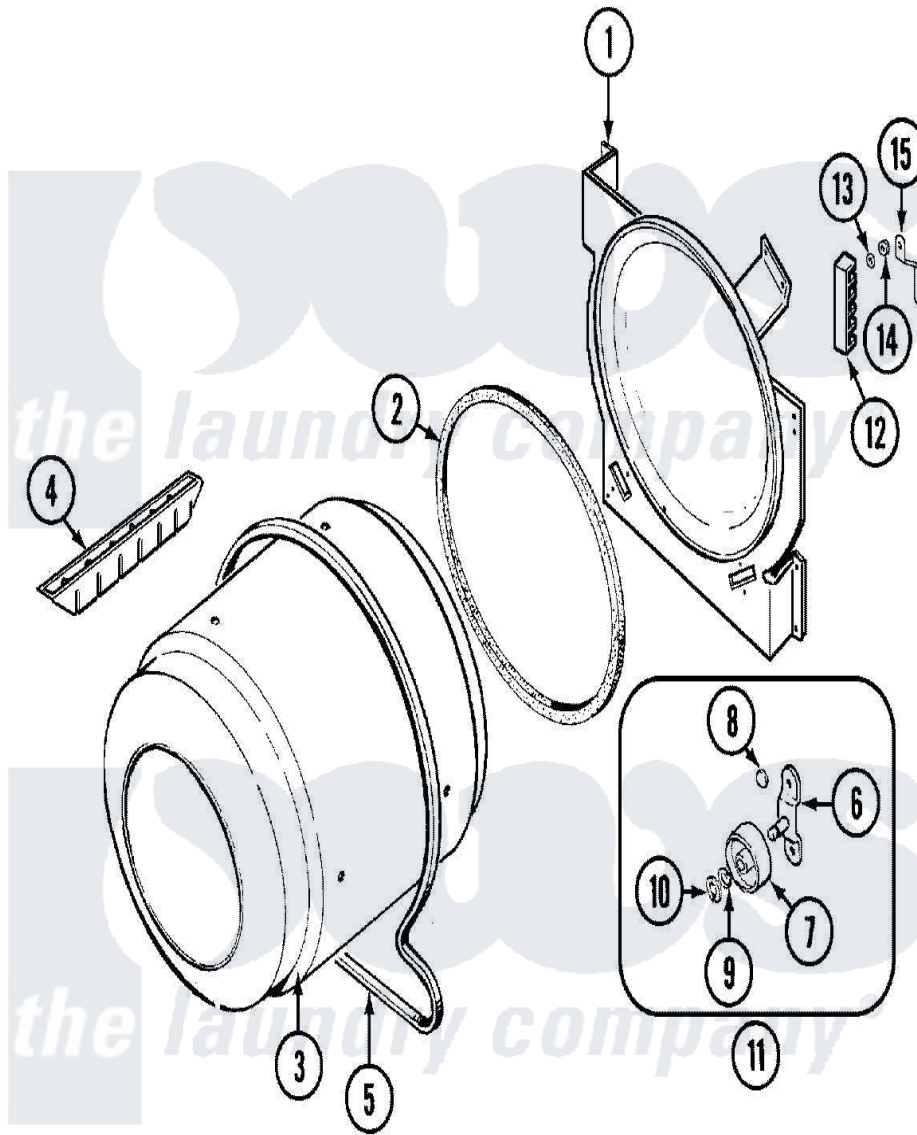

Crosley CDE22B7M 06 - TUMBLER

Crosley [Residential Crosley CDE22B7M Dryer Parts](#) Parts Diagram 06 - TUMBLER
 Click on the part number to view part

Item	Original Part Number	Replaced By	Status	Part Description
1	25-7733	681414		Screw, 10AB X 1/2
"	LA-1054			Dryer Bulkhead Kit
2	53-0282	31001637		Seal Assembly, Cylinder Front
3	53-1250			Cylinder
4	25-7759	3196164		Screw
"	Y02100002		Not Available	BAFFLE (WHT)
5	31531589	341241		Belt
6	25-7101	3351614		Screw, Gearcase Cover Mounting
"	53-0197			Support Assembly-Cylinder Rear
7	31001096			Roller
8	25-7813			Spacer
9	25-7814			Washer
10	25-7854			Ring, Retaining
11	LA-1008			Rr Roller Kit
12	53-1518			Block, Terminal

"	25-7952	3400074	Screw
13	25-3122		Washer, Flat
14	25-7808	21001837	Nut, Lock W/Nylon Insert
"	25-0027	112432	Nut
15	53-0965		Not Available STRAP, GROUND