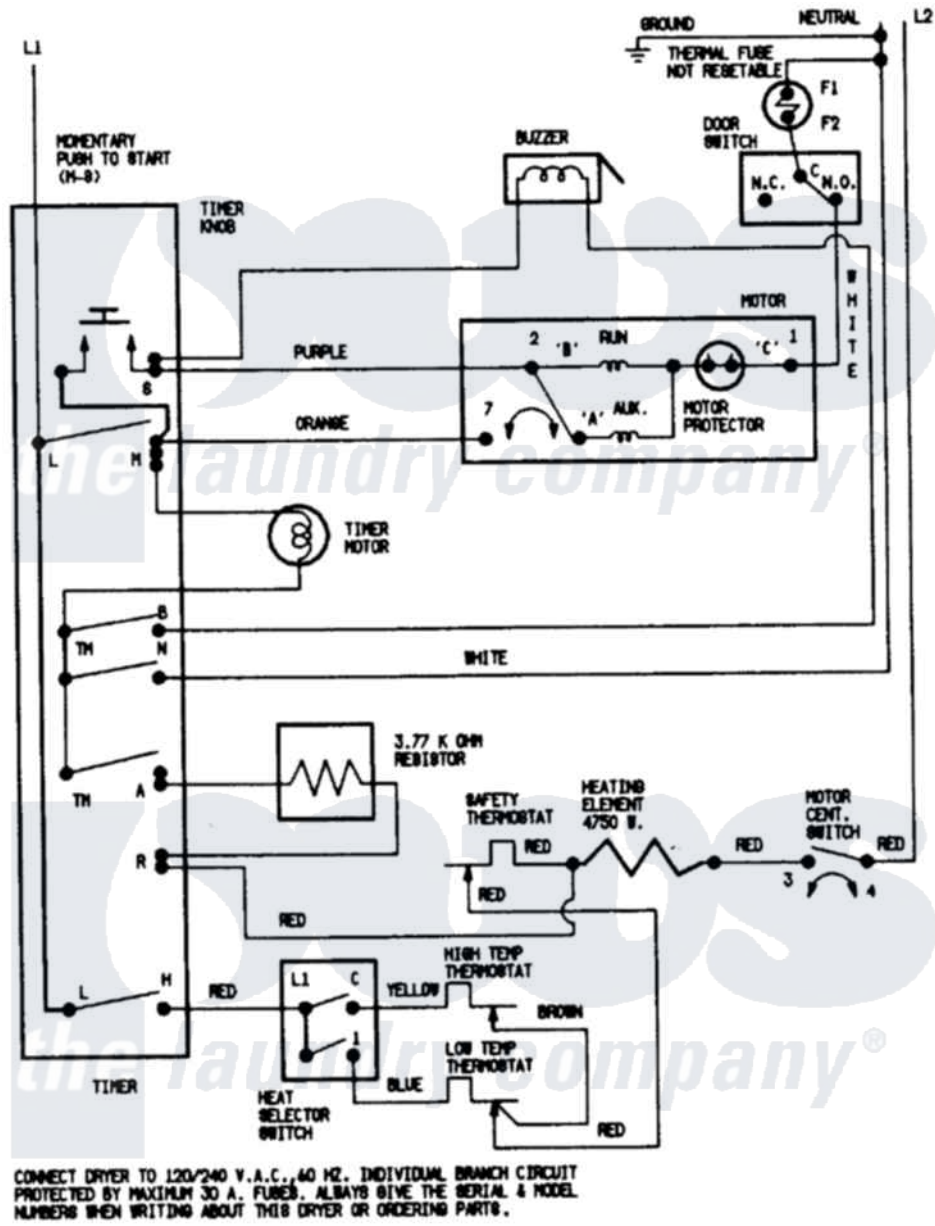

Crosley CDE22B7M 07 - WIRING INFORMATION

[Crosley Residential Crosley CDE22B7M Dryer Parts](#) Parts Diagram 07 - WIRING INFORMATION
 Click on the part number to view part

Item	Original Part Number	Replaced By	Status	Part Description
NI	15001200		Not Available	WIRING INFORMATION