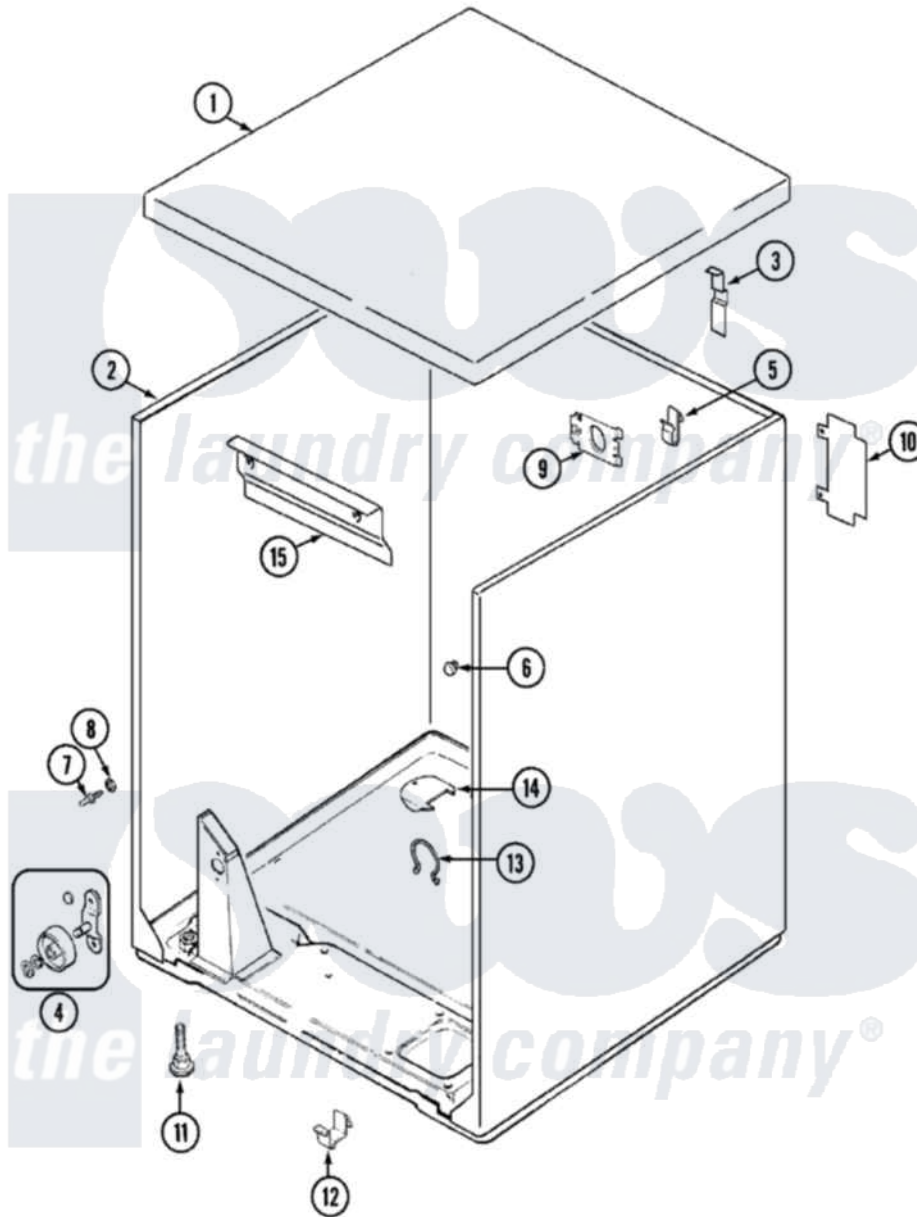

# Crosley CDE22B7V 01 - CABINET

Crosley [Residential Crosley CDE22B7V Dryer Parts](#) Parts Diagram 01 - CABINET  
 Click on the part number to view part

Item	Original Part Number	Replaced By	Status	Part Description
1	53-2435		Not Available	TOP, CABINET
2	53-2559	<a href="#">31001714</a>		Cabinet And Base Assembly
3	<a href="#">63-5712</a>			Hinge, Cabinet Top
"	<a href="#">33-0930</a>			Pad, Top Hinge
"	25-3092	<a href="#">90767</a>		Screw, 8A X 3/8 HeX Washer Head Tapping
4	LA-1007	<a href="#">12002126</a>		Reinforcement Brace/Glide Kit
"	<a href="#">LA-1008</a>			Rr Roller Kit
5	<a href="#">25-3034</a>			Clip, Wiring
6	<a href="#">33-2653</a>			Bumper, Cabinet
7	<a href="#">53-0643</a>			Pin, Locator
8	25-0224	<a href="#">3400029</a>		Nut, Adapter Plate
"	<a href="#">53-0200</a>			Sleeve, Locator Pin
9	25-7828	<a href="#">489483</a>		Screw 10-32 X 1/2
"	53-0135		Not Available	SUPPORT, POWER CORD
10	25-7857	<a href="#">90767</a>		Screw, 8A X 3/8 HeX Washer Head Tapping

"	<a href="#">53-0284</a>		Cover, Terminal
11	63-5519	Not Available	LEG, LEVELING
12	<a href="#">53-0120</a>		Clip, Front Panel
13	25-7027	<a href="#">16515</a>	Clip
14	25-7733	<a href="#">681414</a>	Screw, 10AB X 1/2
"	<a href="#">53-1921</a>		Shield, Wiring
15	<a href="#">25-3457</a>		Screw, Sems
"	<a href="#">53-0133</a>		Shield, Heat