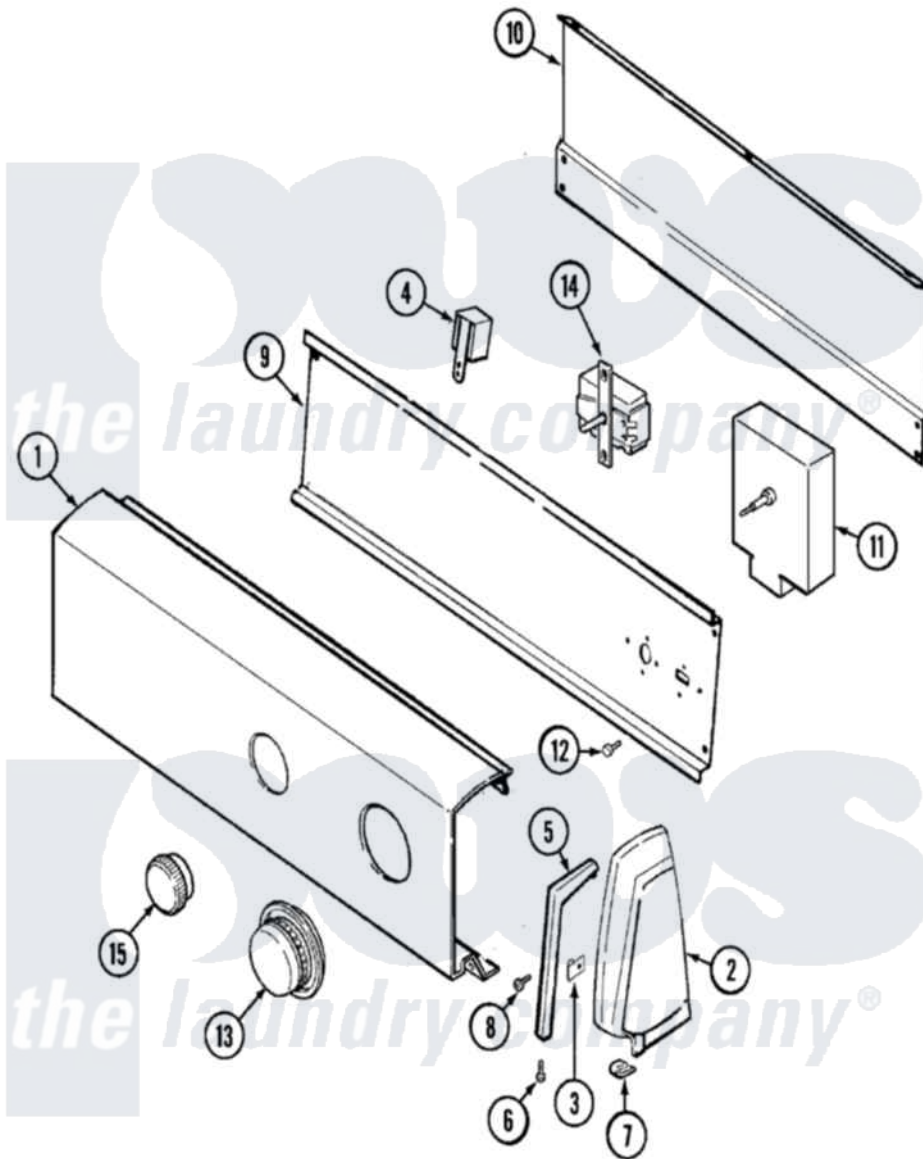

Crosley CDE22B7V 02 - CONTROL PANEL

Crosley [Residential Crosley CDE22B7V Dryer Parts](#) Parts Diagram 02 - CONTROL PANEL
 Click on the part number to view part

Item	Original Part Number	Replaced By	Status	Part Description
1	31001155			Panel, Control
2	25-3092	90767		Screw, 8A X 3/8 HeX Washer Head Tapping
"	35-2669		Not Available	CAP, END (LT)(WHT)
"	35-2668	21001453		Cap- End
3	25-7702			Speedclip, End Cap To Control Panel
4	25-3092	90767		Screw, 8A X 3/8 HeX Washer Head Tapping
"	53-1639			Buzzer Assembly
5	31001054		Not Available	TRIM, ENDCAP (RT WHT)
"	31001055		Not Available	TRIM, ENDCAP (LT WHT)
6	25-7760			Screw
7	25-7851			Speedclip, End Cap To Top
8	25-7649	910187		Screw
9	31001146	31001193		Pad, Shield
"	31001128		Not Available	SHIELD, CONTROL

"	31001193		Pad, Shield
10	35-2688	21001460	Shield, Rear
11	63-6743	31001484	Resistor Assembly
"	53-1758		Timer
12	31001119	W10116760	Screw
13	53-2575		Timer Knob
14	31001236		Switch, Temperature
"	25-3092	90767	Screw, 8A X 3/8 HeX Washer Head Tapping
"	31001129		Switch, Temperature
15	35-3975	21002196	Knob-Selector
NI	16002080	Not Available	GUIDE, QUICK REF - CROSLEY
"	31001178	Not Available	MANUAL, USE & CARE
"	31001008		Manual, Use And Care