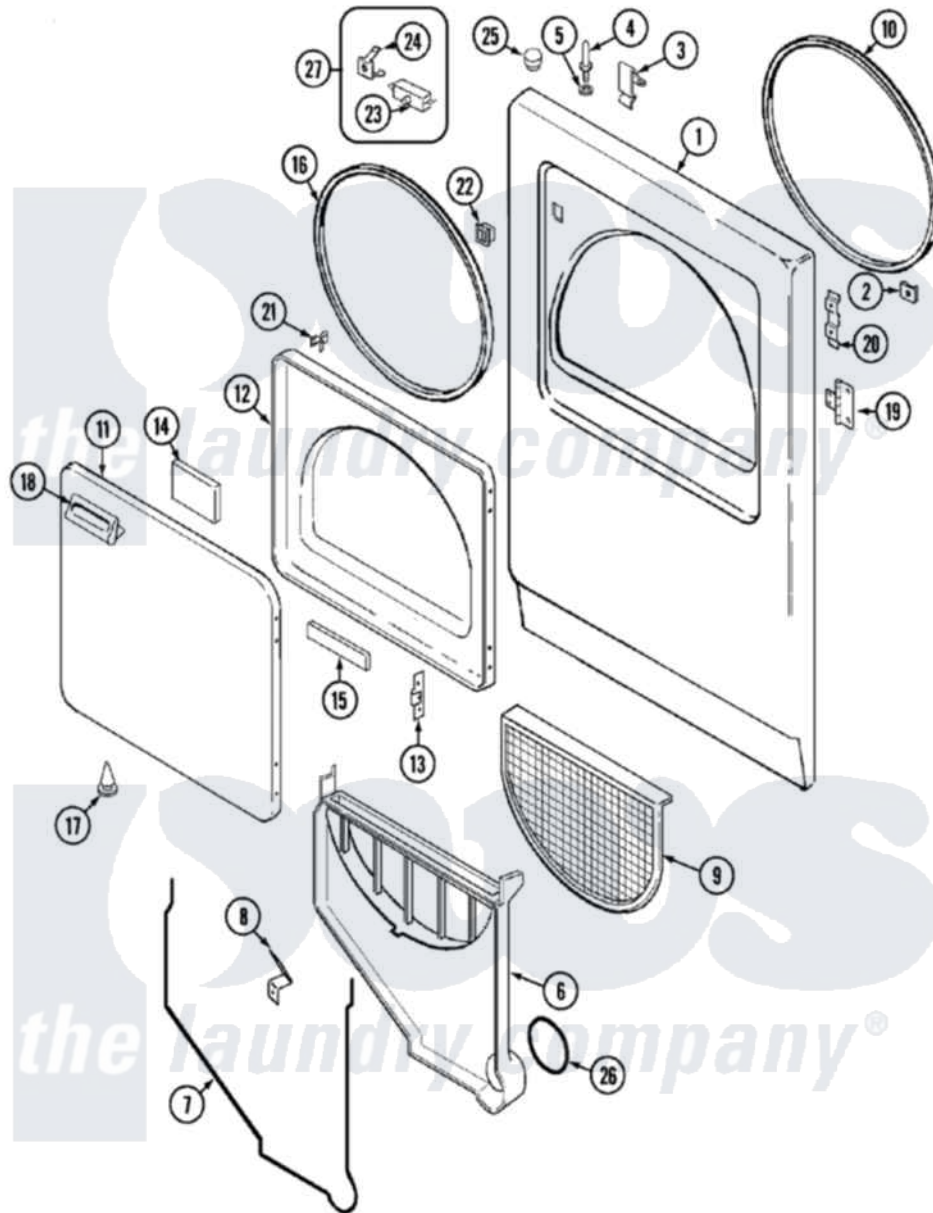

Crosley CDE22B7V 03 - DOOR

Crosley Residential Crosley CDE22B7V Dryer Parts Parts Diagram 03 - DOOR
 Click on the part number to view part

Item	Original Part Number	Replaced By	Status	Part Description
1	53-0726	31001771		Panel, Front
2	25-7820	489478		Screw, 8 X 1/2
"	25-7817		Not Available	CLIP, U-TYPE
3	25-7220			Clip, Cabinet Top
4	53-0643			Pin, Locator
5	25-0224	3400029		Nut, Adapter Plate
"	53-0200			Sleeve, Locator Pin
6	25-7810	415013-35		Screw
"	53-1299	12001324		Duct Kit, Collector
7	53-0204			Seal
8	53-0123			Clip
9	53-0918			Filter, Lint
10	53-0281	31001747		Seal Assembly
11	53-0154			Panel, Outer Door
"	25-7770	3196169		Screw, Element
12	53-0912		Not Available	PANEL, INNER DOOR (WHT)

13	53-0119		Clip, Hinge
14	53-1490		Door Pad
15	53-1491		Door Pad
16	53-0648	31001529	Seal, Door
17	25-7889		Plug Button
18	53-0927		Handle, Door
"	25-7810	415013-35	Screw
19	53-1492		Hinge, Dryer Door
"	25-7809		Screw, No.6-20 1/2 Flthd Torx
20	53-0121	Not Available	TWIN NUT
21	LA-1003		Door Catch Kit
"	53-2364	LA-1003	Door Catch Kit
22	53-0187	LA-1003	Door Catch Kit
23	53-0148		Switch, Door
24	63-5990	31001319	Clip, Switch
25	33-2653		Bumper, Cabinet
26	53-0203	12001324	Duct Kit, Collector
27	LA-1005		Switch Kit