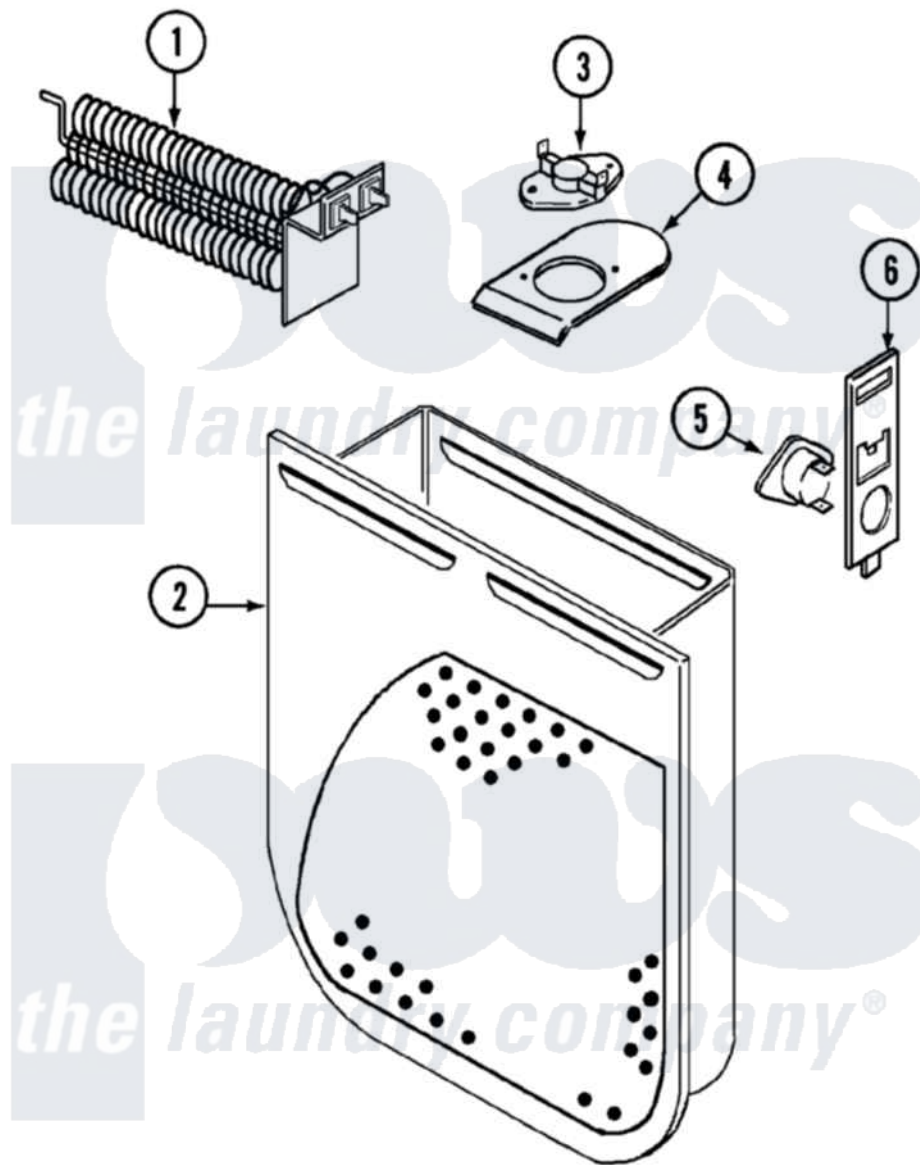

Crosley CDE22B7V 04 - HEATER

Crosley Residential Crosley CDE22B7V Dryer Parts Parts Diagram 04 - HEATER
 Click on the part number to view part

Item	Original Part Number	Replaced By	Status	Part Description
1	53-1641	LA-1044		Element
"	25-7863			Screw
2	53-1232			Heater Housing Assembly
"	25-7819	M0217225		Screw
3	53-0771			Thermostat, Hi-Limit
"	25-3083	212951		Screw, No.6-32 X 1/4 Inch
4	53-0285			Bracket, Thermostat
"	25-7741	W10116760		Screw
5	LA-1053			Fuse Kit, Thermal
6	53-1181			Bracket, Thermal Fuse