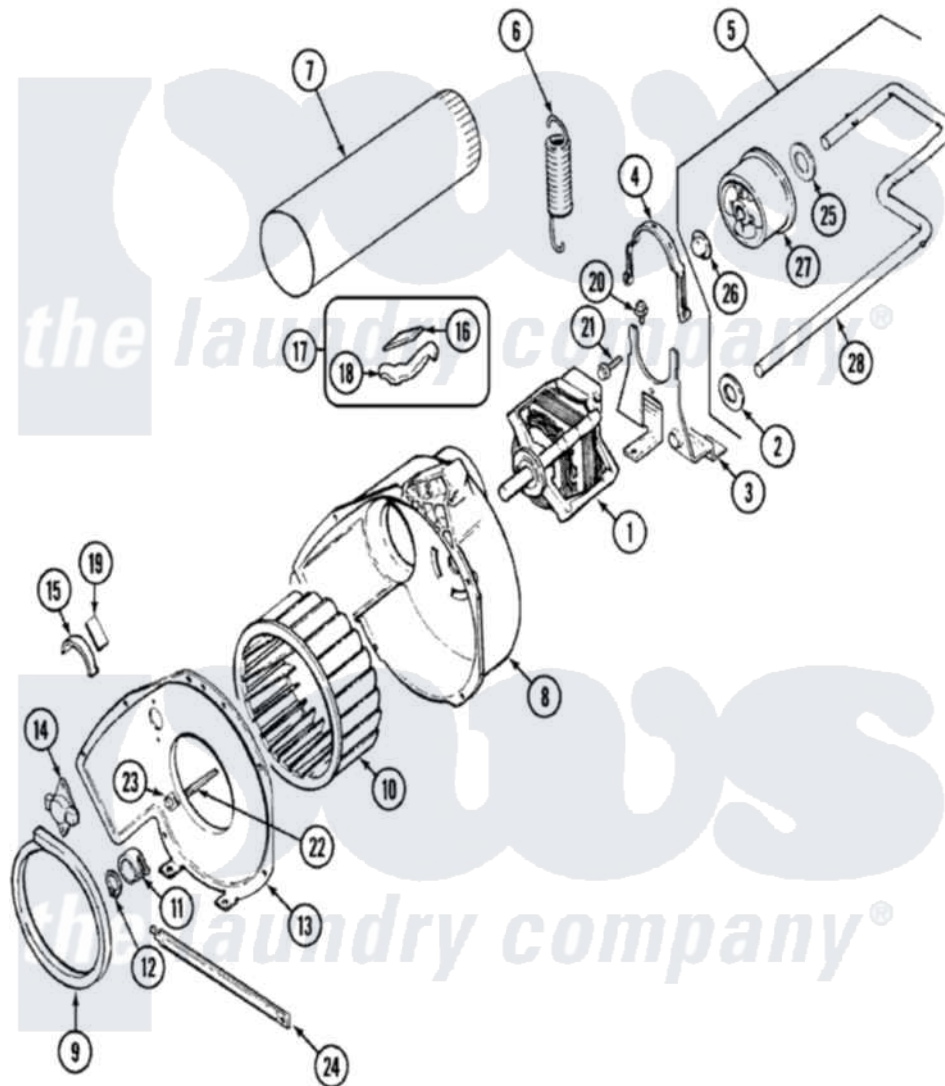

Crosley CDE22B7V 05 - MOTOR & DRIVE

Crosley Residential Crosley CDE22B7V Dryer Parts Parts Diagram 05 - MOTOR & DRIVE
 Click on the part number to view part

Item	Original Part Number	Replaced By	Status	Part Description
1	31001316	W10410996		Motor-Drve
"	31001015	W10410996		Motor-Drve
2	25-7815			Washer
3	25-7732	681414		Screw, 10AB X 1/2
"	53-1932	31001570		Bracket, Motor
4	53-0214	660658		Clamp, Motor Mounting 343481 685441
5	53-2287			Idler Assembly
6	53-2209	31001465		Spring, Idler
7	25-2134	W10116760		Screw
"	53-0134			Duct, Exhaust
8	53-1801			Housing, Blower
9	53-0203	12001324		Duct Kit, Collector
10	31001317			Wheel, Blower
"	31001043			Wheel, Blower
11	25-7823	312967		Clamp, Blower Housing
12	25-7855			Ring, Retaining

13	53-1933		Not Available	COVER, BLOWER HOUSING
"	25-7435	33002917		Screw, No.10-16
"	53-1934			Cover, Blower Housing
14	31001192			Thermostat, Control
"	25-2134	W10116760		Screw
"	53-1107			Thermostat, Control
"	53-0170		Not Available	THERMOSTAT, LO-LIMIT (120/110)
15	53-0185	31001470		Glide, Tumbler
16	53-0724	31001356		Pad, Glide
17	LA-1006			Glide Kit, Tumbler
18	53-0183	31001469		Glide, Tumbler
19	53-1684	31001356		Pad, Glide
20	25-7963	31001571		Screw, 10-24 x 0700 Hxwshrd Ty
21	25-7674			Screw
22	53-1026			Guide, Vane Inlet
23	25-3457			Screw, Sems
24	53-1625			Brace, Tumbler Support
25	25-7815			Washer
26	25-7957			Pushnut
27	53-1628	31001344		Pulley, Idler
28	53-2250	53-2287		Idler Assembly