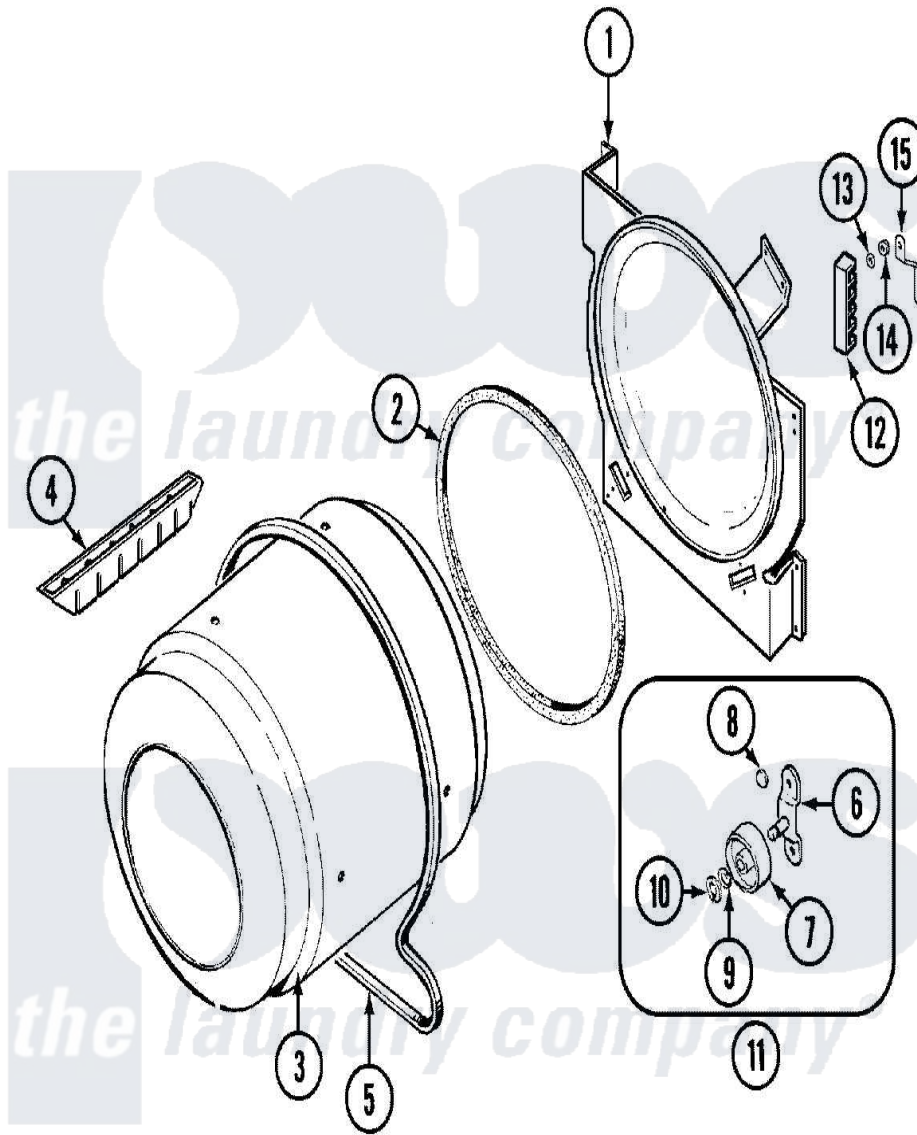

Crosley CDE22B7V 06 - TUMBLER

Crosley [Residential Crosley CDE22B7V Dryer Parts](#) Parts Diagram 06 - TUMBLER
 Click on the part number to view part

Item	Original Part Number	Replaced By	Status	Part Description
1	25-7733	681414		Screw, 10AB X 1/2
"	LA-1054			Dryer Bulkhead Kit
2	53-0282	31001637		Seal Assembly, Cylinder Front
3	53-1250			Cylinder
4	25-7759	3196164		Screw
"	Y02100002		Not Available	BAFFLE (WHT)
5	31531589	341241		Belt
6	25-7101	3351614		Screw, Gearcase Cover Mounting
"	53-0197			Support Assembly-Cylinder Rear
7	31001096			Roller
8	25-7813			Spacer
9	25-7814			Washer
10	25-7854			Ring, Retaining
11	LA-1008			Rr Roller Kit
12	53-1518			Block, Terminal

"	25-7952	3400074	Screw
13	25-3122		Washer, Flat
14	25-7808	21001837	Nut, Lock W/Nylon Insert
"	25-0027	112432	Nut
15	53-0965		Not Available STRAP, GROUND