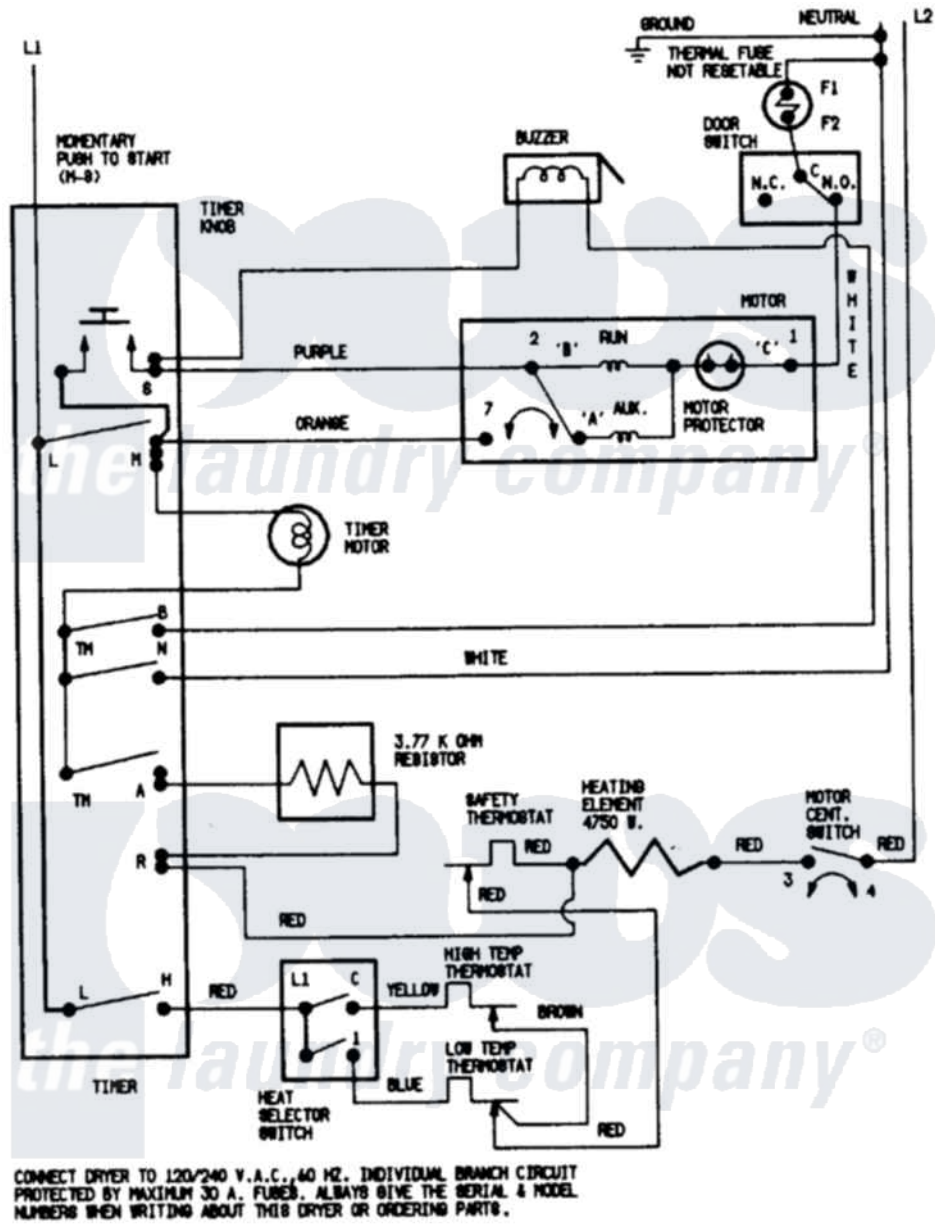

Crosley CDE22B7V 07 - WIRING INFORMATION

Crosley [Residential Crosley CDE22B7V Dryer Parts](#) Parts Diagram 07 - WIRING INFORMATION
 Click on the part number to view part

Item	Original Part Number	Replaced By	Status	Part Description
NI	15002524		Not Available	WIRING INFORMATION
"	15001200		Not Available	WIRING INFORMATION