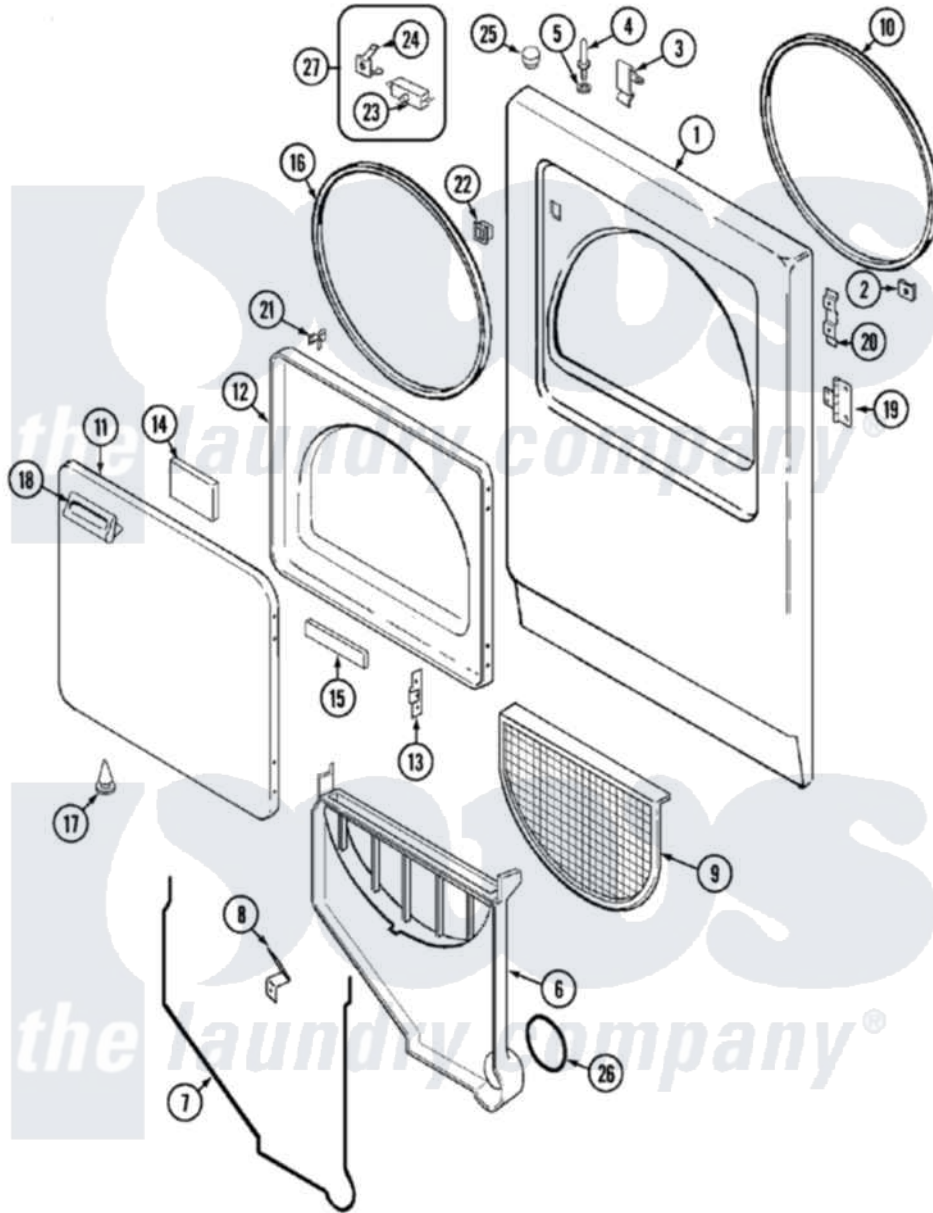

# Crosley CDE22B7VC 03 - DOOR (CDE22B7VC)

Crosley [Residential Crosley CDE22B7VC Dryer Parts](#) Parts Diagram 03 - DOOR (CDE22B7VC)  
 Click on the part number to view part

Item	Original Part Number	Replaced By	Status	Part Description
1	53-0726	<a href="#">31001771</a>		Panel, Front
2	25-7820	<a href="#">489478</a>		Screw, 8 X 1/2
"	25-7817		Not Available	CLIP, U-TYPE
3	<a href="#">25-7220</a>			Clip, Cabinet Top
4	<a href="#">53-0643</a>			Pin, Locator
5	25-0224	<a href="#">3400029</a>		Nut, Adapter Plate
"	<a href="#">53-0200</a>			Sleeve, Locator Pin
6	25-7810	<a href="#">415013-35</a>		Screw
"	53-1299	<a href="#">12001324</a>		Duct Kit, Collector
7	<a href="#">53-0204</a>			Seal
8	<a href="#">53-0123</a>			Clip
9	<a href="#">53-0918</a>			Filter, Lint
10	53-0281	<a href="#">31001747</a>		Seal Assembly
11	<a href="#">53-0154</a>			Panel, Outer Door
"	25-7770	<a href="#">3196169</a>		Screw, Element
12	53-0912		Not Available	PANEL, INNER DOOR (WHT)

13	<a href="#">53-0119</a>		Clip, Hinge
14	<a href="#">53-1490</a>		Door Pad
15	<a href="#">53-1491</a>		Door Pad
16	53-0648	<a href="#">31001529</a>	Seal, Door
17	<a href="#">25-7889</a>		Plug Button
18	<a href="#">53-0927</a>		Handle, Door
"	25-7810	<a href="#">415013-35</a>	Screw
19	<a href="#">53-1492</a>		Hinge, Dryer Door
"	<a href="#">25-7809</a>		Screw, No.6-20 1/2 Flthd Torx
20	53-0121	Not Available	TWIN NUT
21	<a href="#">LA-1003</a>		Door Catch Kit
"	53-2364	<a href="#">LA-1003</a>	Door Catch Kit
22	53-0187	<a href="#">LA-1003</a>	Door Catch Kit
23	<a href="#">53-0148</a>		Switch, Door
24	63-5990	<a href="#">31001319</a>	Clip, Switch
25	<a href="#">33-2653</a>		Bumper, Cabinet
26	53-0203	<a href="#">12001324</a>	Duct Kit, Collector
27	<a href="#">LA-1005</a>		Switch Kit