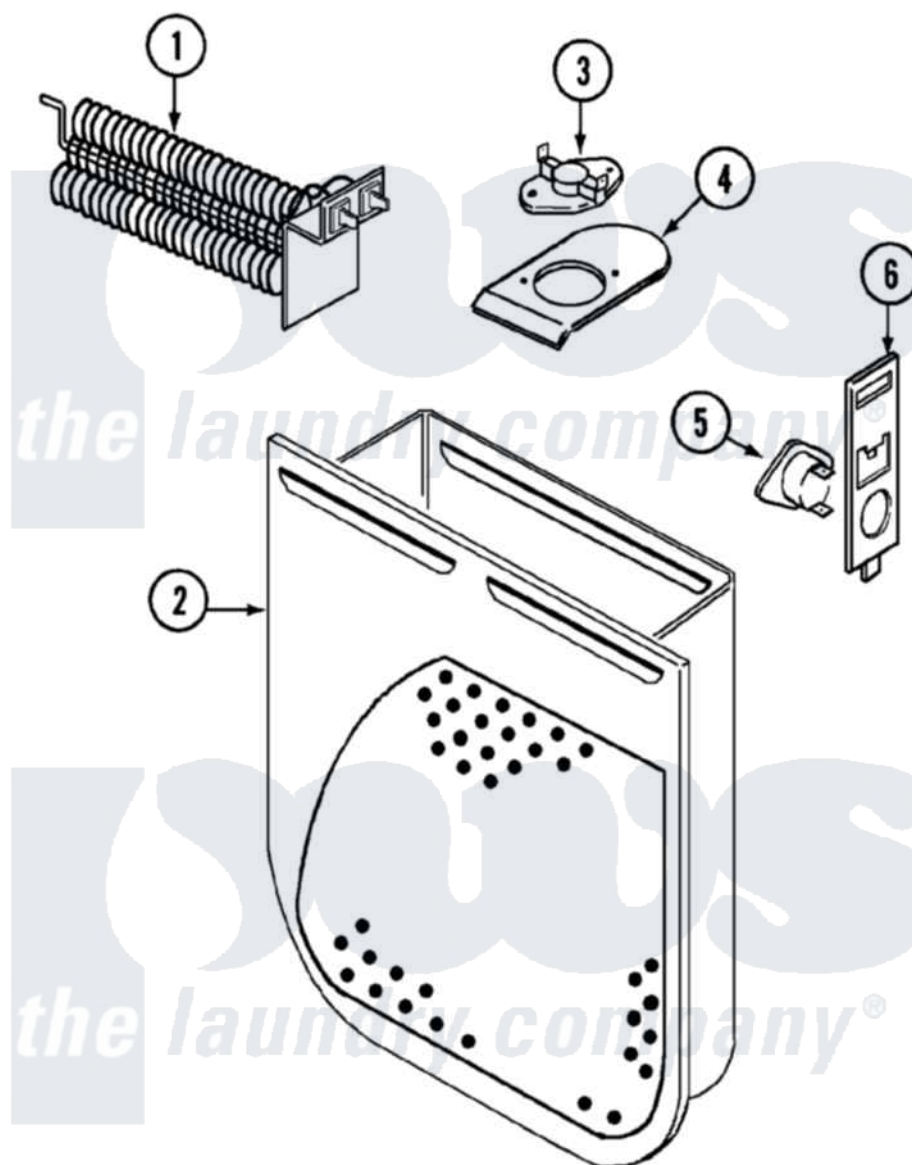

Crosley CDE22B7VC 04 - HEATER (CDE22B7VC)

Crosley [Residential Crosley CDE22B7VC Dryer Parts](#) Parts Diagram 04 - HEATER (CDE22B7VC)
 Click on the part number to view part

Item	Original Part Number	Replaced By	Status	Part Description
1	53-1641	LA-1044		Element
"	25-7863			Screw
2	53-1232			Heater Housing Assembly
"	25-7819	M0217225		Screw
3	53-0771			Thermostat, Hi-Limit
"	25-3083	212951		Screw, No.6-32 X 1/4 Inch
4	53-0285			Bracket, Thermostat
"	25-7741	W10116760		Screw
5	LA-1053			Fuse Kit, Thermal
6	53-1181			Bracket, Thermal Fuse