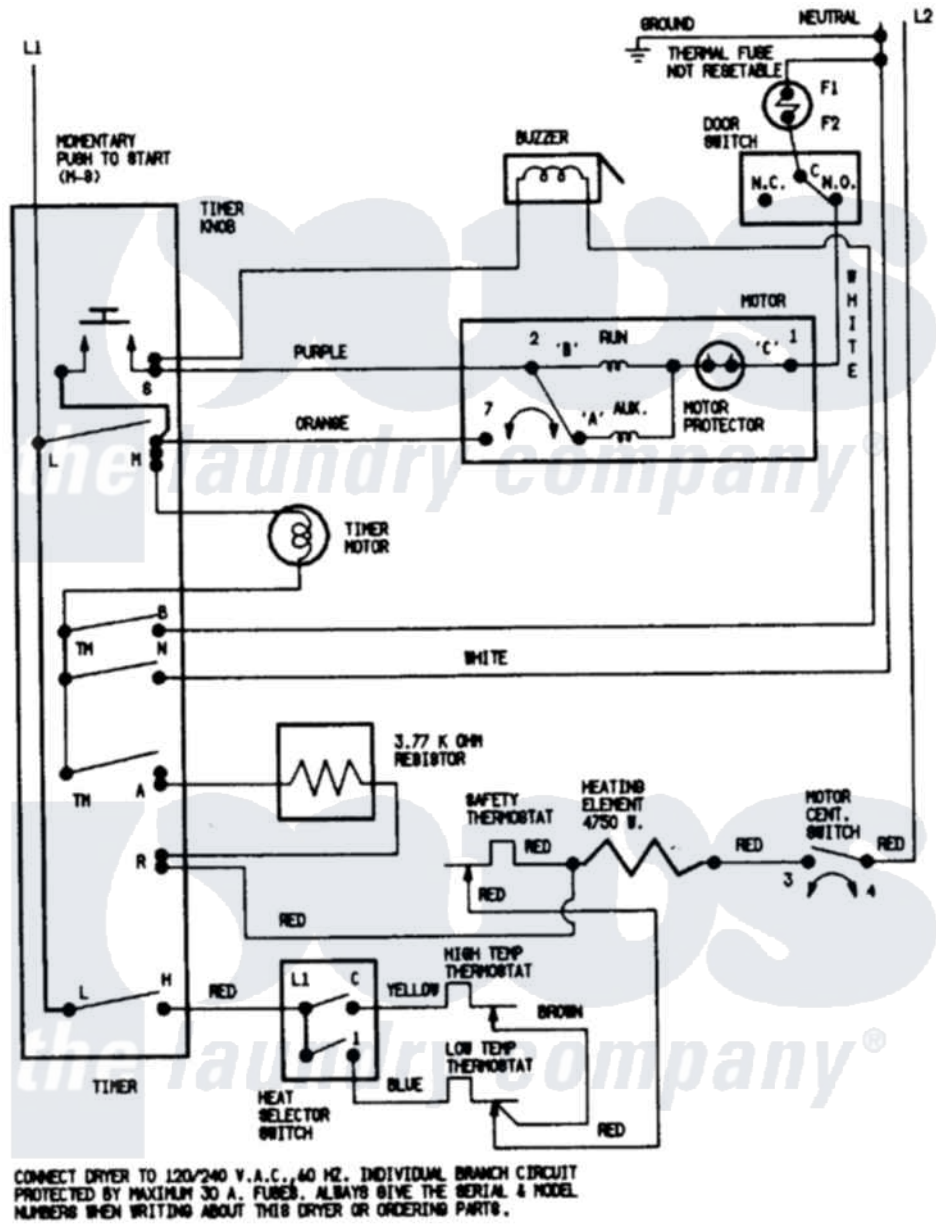

Crosley CDE22B7VC 07 - WIRING INFORMATION (CDE22B7VC)

Crosley Residential Crosley CDE22B7VC Dryer Parts Parts Diagram 07 - WIRING INFORMATION (CDE22B7VC)
 Click on the part number to view part

Item	Original Part Number	Replaced By	Status	Part Description
NI	15001200		Not Available	WIRING INFORMATION