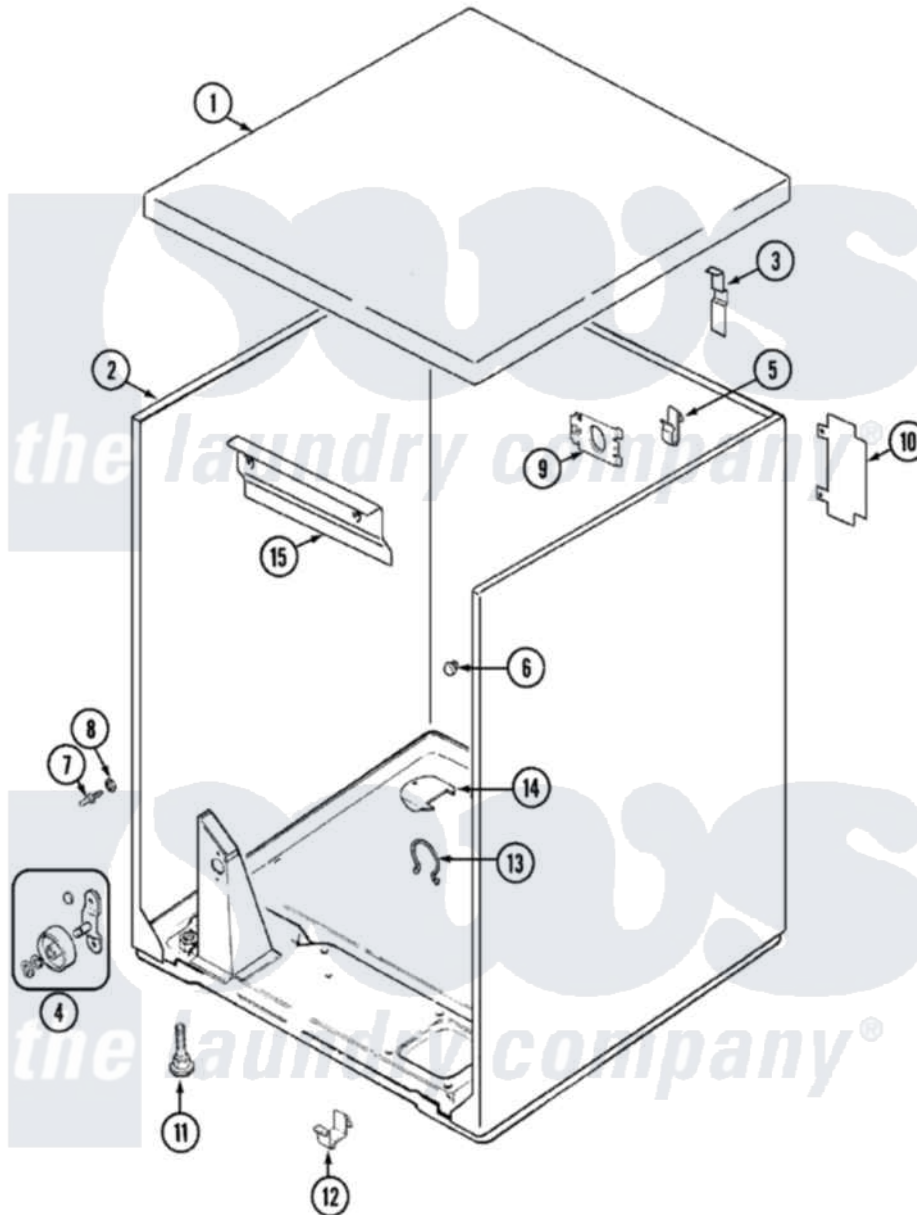

Crosley CDE22B8V 01 - CABINET

Crosley Residential Crosley CDE22B8V Dryer Parts Parts Diagram 01 - CABINET
 Click on the part number to view part

Item	Original Part Number	Replaced By	Status	Part Description
1	53-2435		Not Available	TOP, CABINET
2	53-2559	31001714		Cabinet And Base Assembly
3	63-5712			Hinge, Cabinet Top
"	33-0930			Pad, Top Hinge
"	25-3092	90767		Screw, 8A X 3/8 HeX Washer Head Tapping
4	LA-1007	12002126		Reinforcement Brace/Glide Kit
"	LA-1008			Rr Roller Kit
5	25-3034			Clip, Wiring
6	33-2653			Bumper, Cabinet
7	53-0643			Pin, Locator
8	25-0224	3400029		Nut, Adapter Plate
"	53-0200			Sleeve, Locator Pin
9	25-7828	489483		Screw 10-32 X 1/2
"	53-0135		Not Available	SUPPORT, POWER CORD
10	25-7857	90767		Screw, 8A X 3/8 HeX Washer Head Tapping

"	53-0284		Cover, Terminal
11	63-5519	Not Available	LEG, LEVELING
12	53-0120		Clip, Front Panel
13	25-7027	16515	Clip
14	25-7733	681414	Screw, 10AB X 1/2
"	53-1921		Shield, Wiring
15	25-3457		Screw, Sems
"	53-0133		Shield, Heat