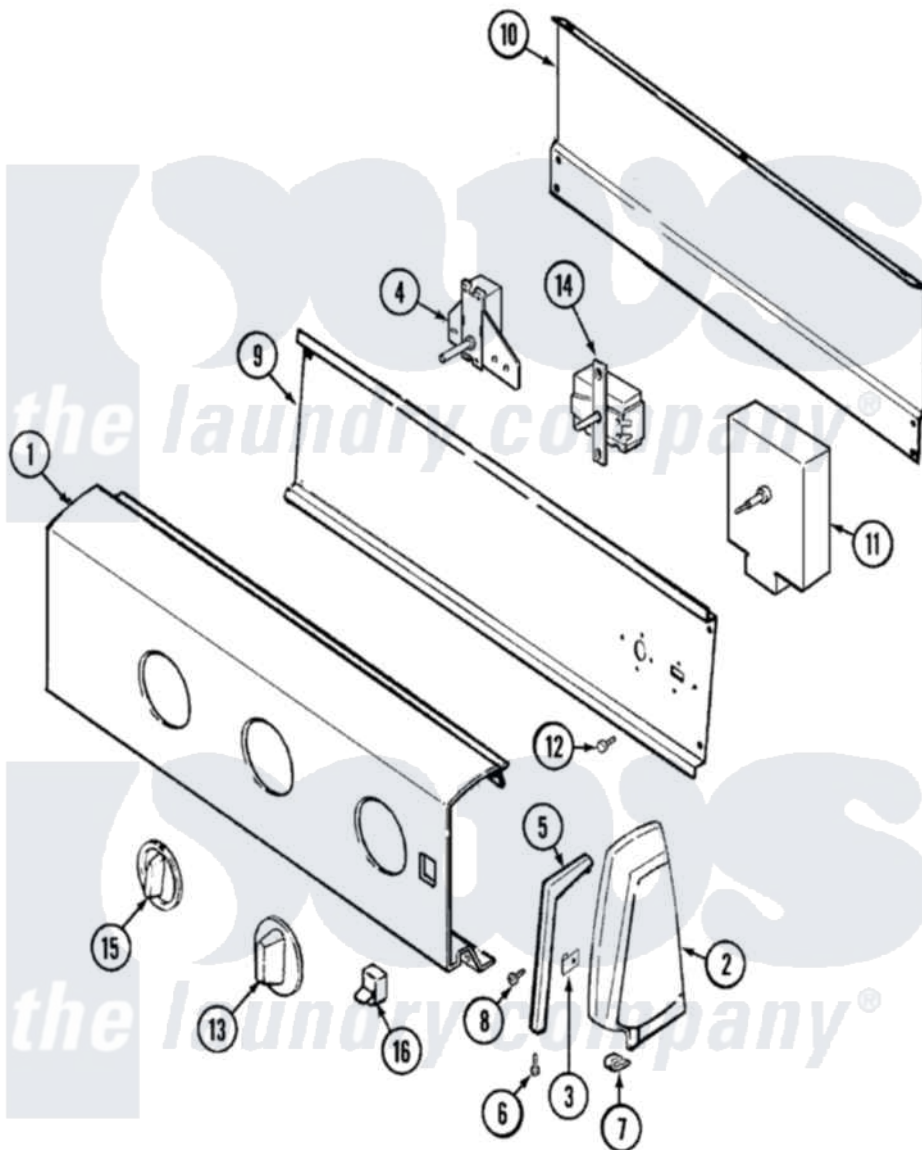

Crosley CDE22B8V 02 - CONTROL PANEL

Crosley [Residential Crosley CDE22B8V Dryer Parts](#) Parts Diagram 02 - CONTROL PANEL
 Click on the part number to view part

Item	Original Part Number	Replaced By	Status	Part Description
1	31001153		Not Available	PANEL, CONTROL
2	25-3092	90767		Screw, 8A X 3/8 HeX Washer Head Tapping
"	35-2669		Not Available	CAP, END (LT)(WHT)
"	35-2668	21001453		Cap- End
3	25-7702			Speedclip, End Cap To Control Panel
4	25-3092	90767		Screw, 8A X 3/8 HeX Washer Head Tapping
"	53-1666			Buzzer - Adjustable
5	31001054		Not Available	TRIM, ENDCAP (RT WHT)
"	31001055		Not Available	TRIM, ENDCAP (LT WHT)
6	25-7760			Screw
7	25-7851			Speedclip, End Cap To Top
8	25-7649	910187		Screw
9	31001146	31001193		Pad, Shield
"	31001128		Not Available	SHIELD, CONTROL

"	31001193		Pad, Shield
10	35-2688	21001460	Shield, Rear
11	53-1816		Not Available
"	63-6743	31001484	TIMER
"	63-6743	31001484	Resistor Assembly
12	31001119	W10116760	Screw
13	53-2575		Timer Knob
14	31001236		Switch, Temperature
"	25-3092	90767	Screw, 8A X 3/8 HeX Washer Head Tapping
"	31001129		Switch, Temperature
15	35-3975	21002196	Knob-Selector
16	21001902		Switch, Rocker
NI	16002080		Not Available
"	16002080		GUIDE, QUICK REF - CROSLEY
"	31001180		Not Available
"	31001008		MANUAL, USE & CARE
"	31001008		Manual, Use And Care