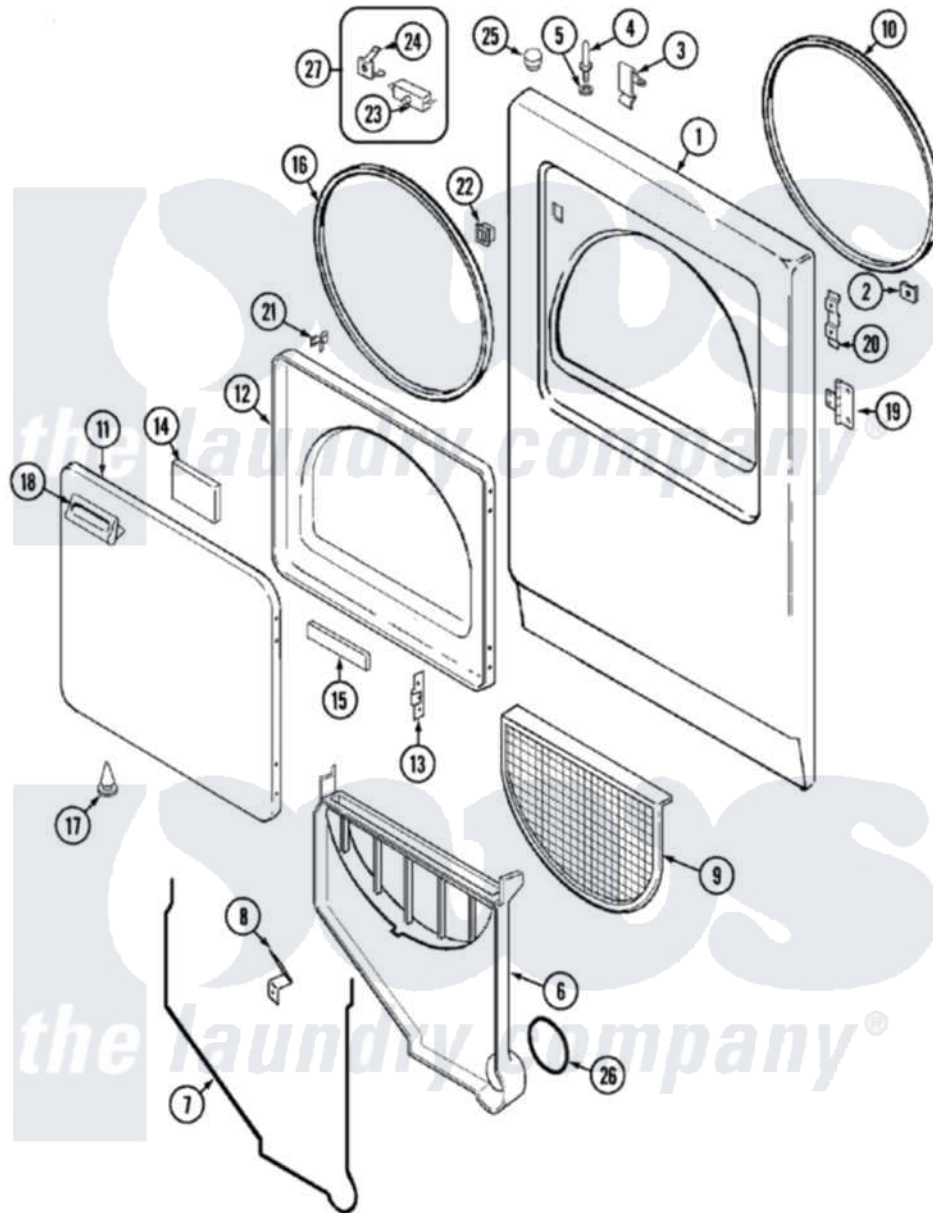

Crosley CDE22B8V 03 - DOOR

Crosley [Residential Crosley CDE22B8V Dryer Parts](#) Parts Diagram 03 - DOOR
 Click on the part number to view part

Item	Original Part Number	Replaced By	Status	Part Description
1	53-0726	31001771		Panel, Front
2	25-7820	489478		Screw, 8 X 1/2
"	25-7817		Not Available	CLIP, U-TYPE
3	25-7220			Clip, Cabinet Top
4	53-0643			Pin, Locator
5	25-0224	3400029		Nut, Adapter Plate
"	53-0200			Sleeve, Locator Pin
6	25-7810	415013-35		Screw
"	53-1299	12001324		Duct Kit, Collector
7	53-0204			Seal
8	53-0123			Clip
9	53-0918			Filter, Lint
10	53-0281	31001747		Seal Assembly
11	53-0154			Panel, Outer Door
"	25-7770	3196169		Screw, Element
12	53-0912		Not Available	PANEL, INNER DOOR (WHT)

13	53-0119		Clip, Hinge
14	53-1490		Door Pad
15	53-1491		Door Pad
16	53-0648	31001529	Seal, Door
17	25-7889		Plug Button
18	53-0927		Handle, Door
"	25-7810	415013-35	Screw
19	53-1492		Hinge, Dryer Door
"	25-7809		Screw, No.6-20 1/2 Flthd Torx
20	53-0121	Not Available	TWIN NUT
21	LA-1003		Door Catch Kit
"	53-2364	LA-1003	Door Catch Kit
22	53-0187	LA-1003	Door Catch Kit
23	53-0148		Switch, Door
24	63-5990	31001319	Clip, Switch
25	33-2653		Bumper, Cabinet
26	53-0203	12001324	Duct Kit, Collector
27	LA-1005		Switch Kit